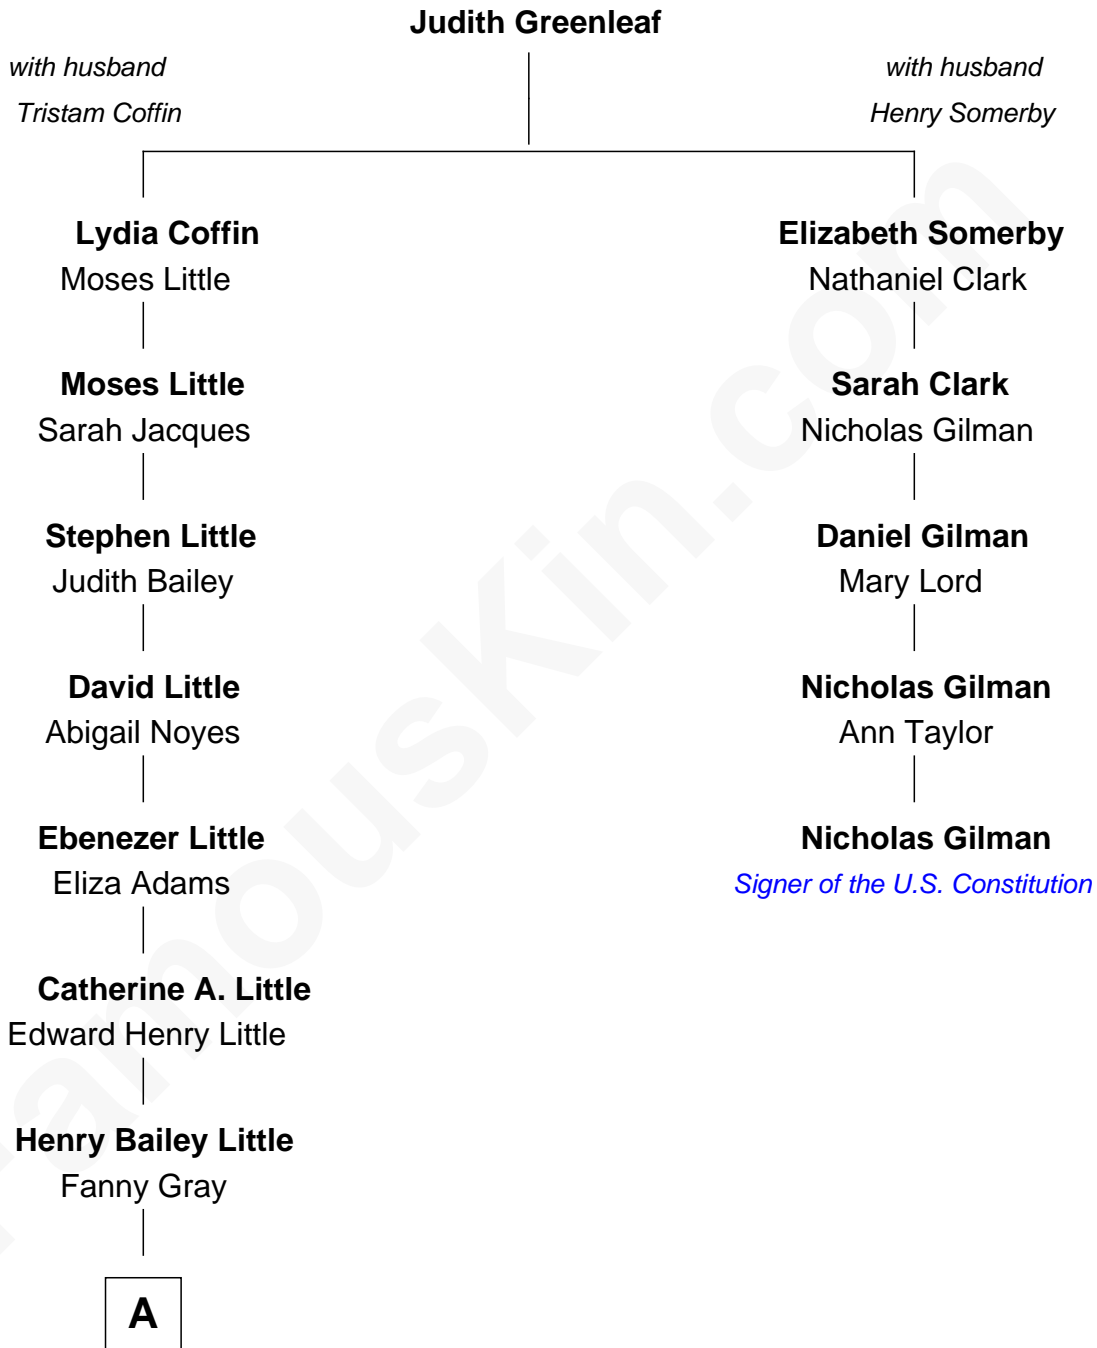

# FamousKin.com Relationship Chart of

**Charlie Baker**

*72nd Governor of Massachusetts*

**4th cousin 5 times removed of**

**Nicholas Gilman**

*Signer of the U.S. Constitution*

A

—  
**Eleanor Johnson Little**

Charles Duane Baker

—  
**Charles Duane Baker**  
Alice Elizabeth Ghormley

—  
**Charlie Baker**  
*72nd Governor of Massachusetts*

FamousKin.com