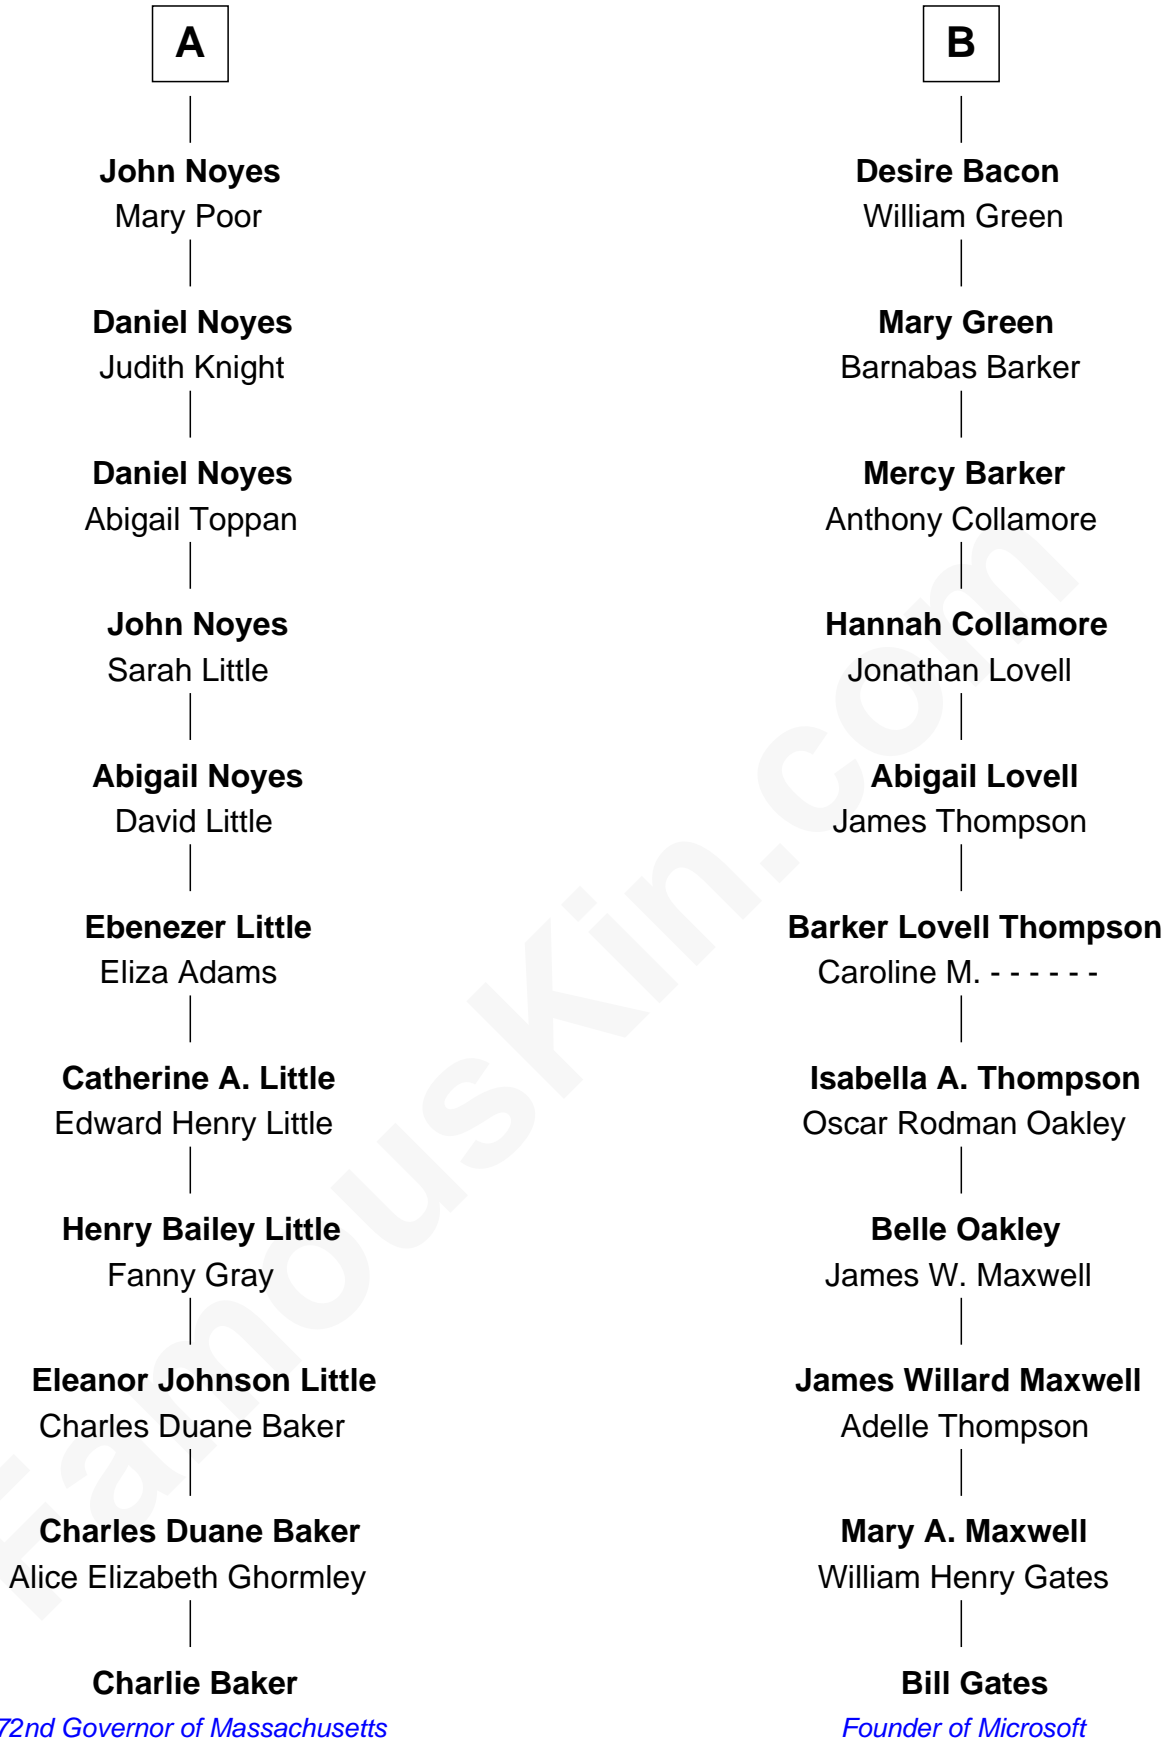

FamousKin.com Relationship Chart of

Charlie Baker

72nd Governor of Massachusetts

17th cousin of

Bill Gates

Founder of Microsoft

Bill Gates photo by [World Economic Forum](#) (CC BY 2.0)