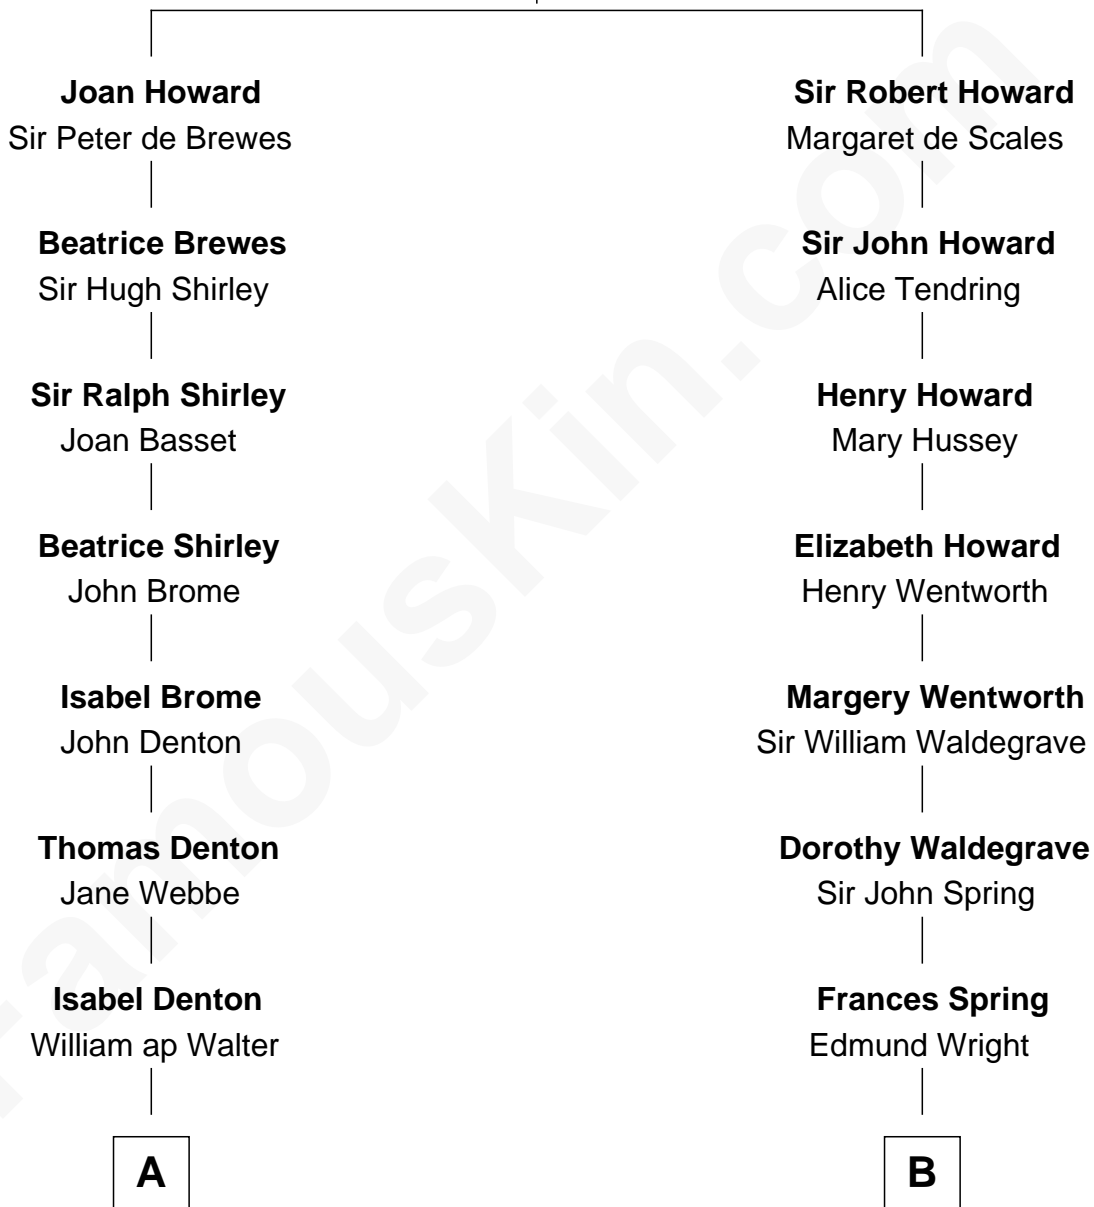

FamousKin.com Relationship Chart of

Charlie Baker

72nd Governor of Massachusetts

20th cousin 1 time removed of

John Lithgow

Stage, TV, and Movie Actor

Sir John Howard

Alice de Bois

C

Catherine A. Little
Edward Henry Little

Henry Bailey Little
Fanny Gray

Eleanor Johnson Little
Charles Duane Baker

Charles Duane Baker
Alice Elizabeth Ghormley

Charlie Baker
72nd Governor of Massachusetts