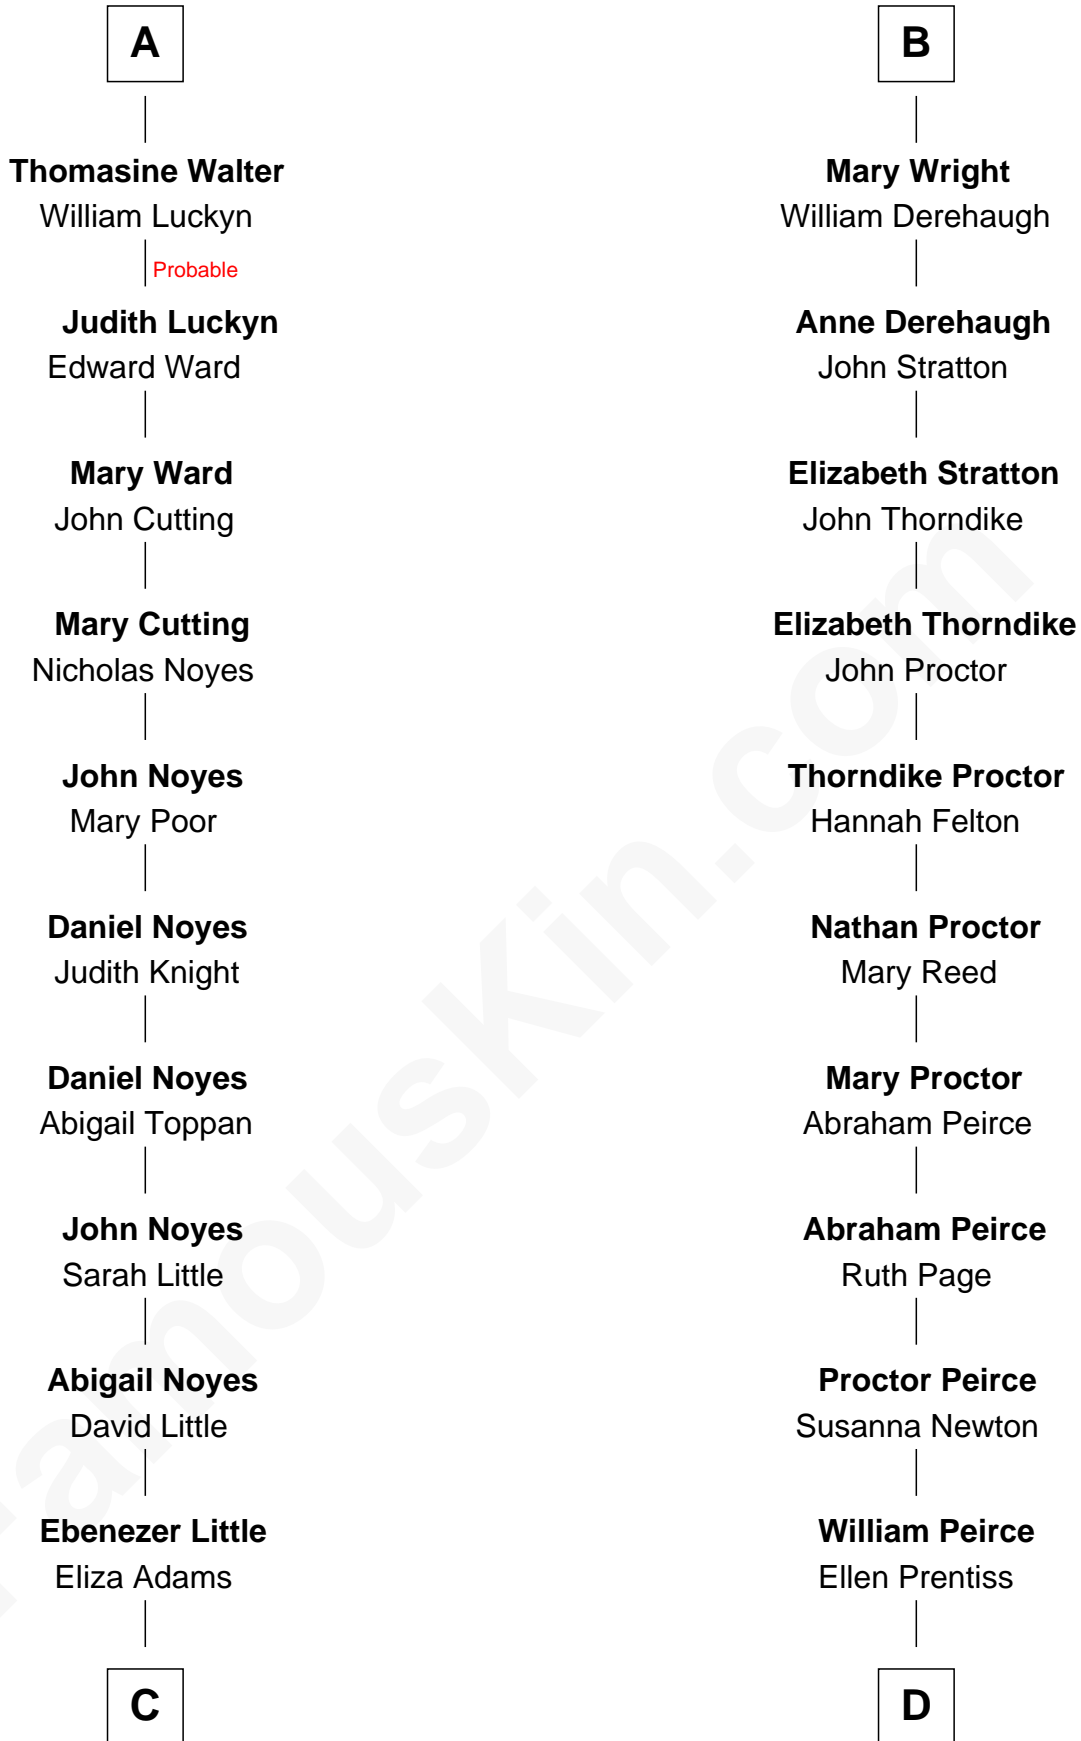

FamousKin.com Relationship Chart of

Charlie Baker

72nd Governor of Massachusetts

20th cousin 1 time removed of

John Lithgow

Stage, TV, and Movie Actor

Sir John Howard

Alice de Bois

C

Catherine A. Little
Edward Henry Little

Henry Bailey Little
Fanny Gray

Eleanor Johnson Little
Charles Duane Baker

Charles Duane Baker
Alice Elizabeth Ghormley

Charlie Baker
72nd Governor of Massachusetts

D

Ellen Prentiss Peirce
Washington Lithgow

Arthur Washington Lithgow
Ina Berenice Robinson

Arthur Washington Lithgow
Sarah Jane Price

John Lithgow
Stage, TV, and Movie Actor