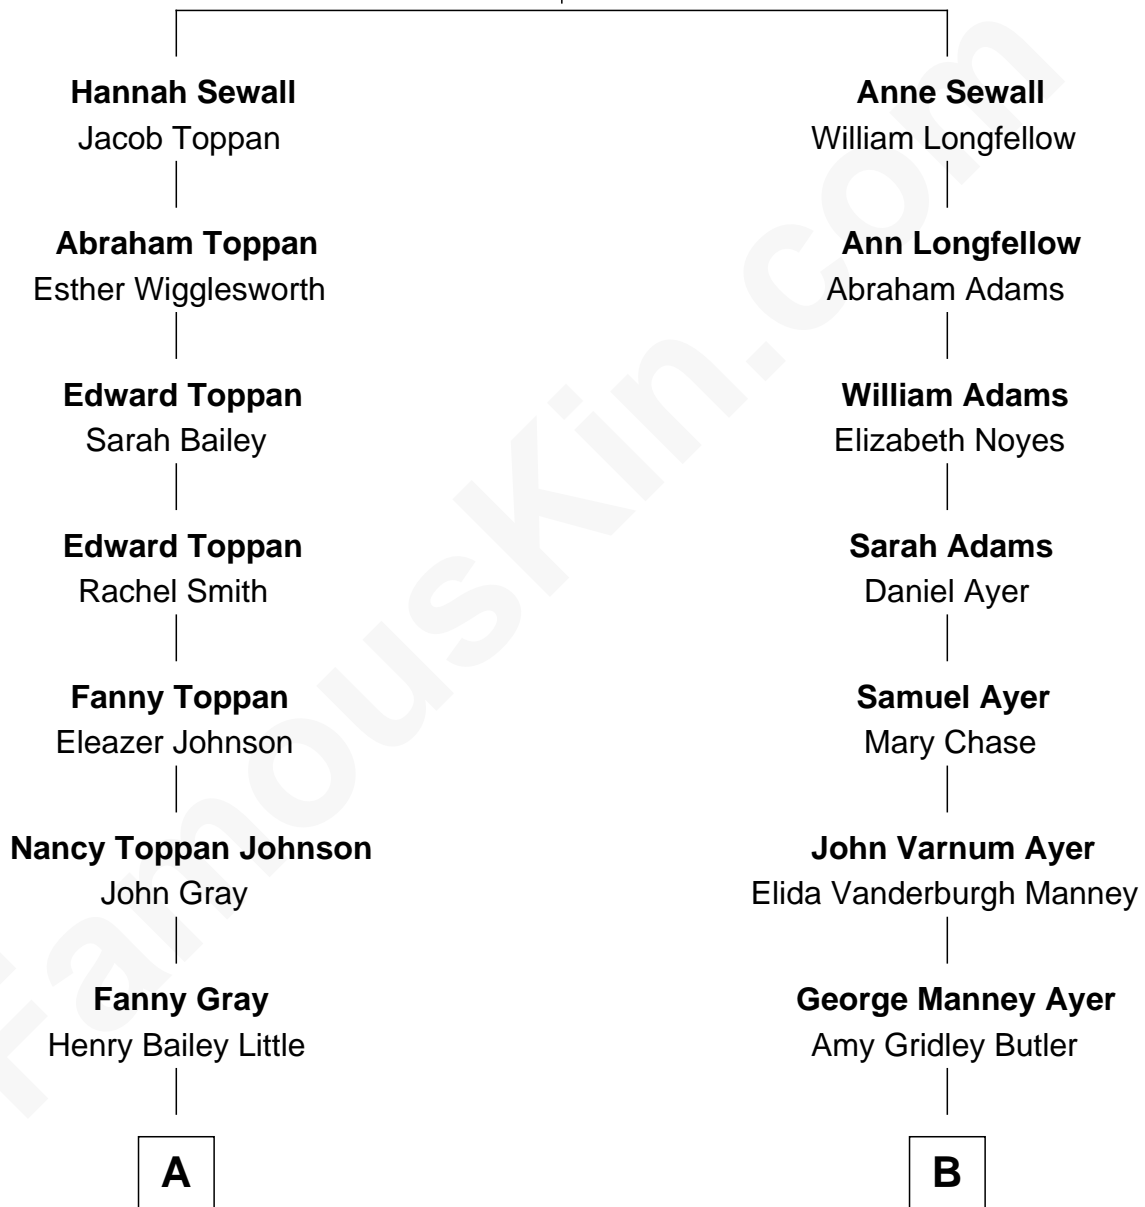

FamousKin.com Relationship Chart of

Charlie Baker

72nd Governor of Massachusetts

9th cousin of

Gerald Ford

38th U.S. President

Henry Sewall

Jane Dummer

A

Eleanor Johnson Little

Charles Duane Baker

Charles Duane Baker
Alice Elizabeth Ghormley

Charlie Baker
72nd Governor of Massachusetts

B

Adele Augusta Ayer

Levi Addison Gardner

Dorothy Ayer Gardner
Leslie Lynch King

Gerald Ford
38th U.S. President

FamousKin.com