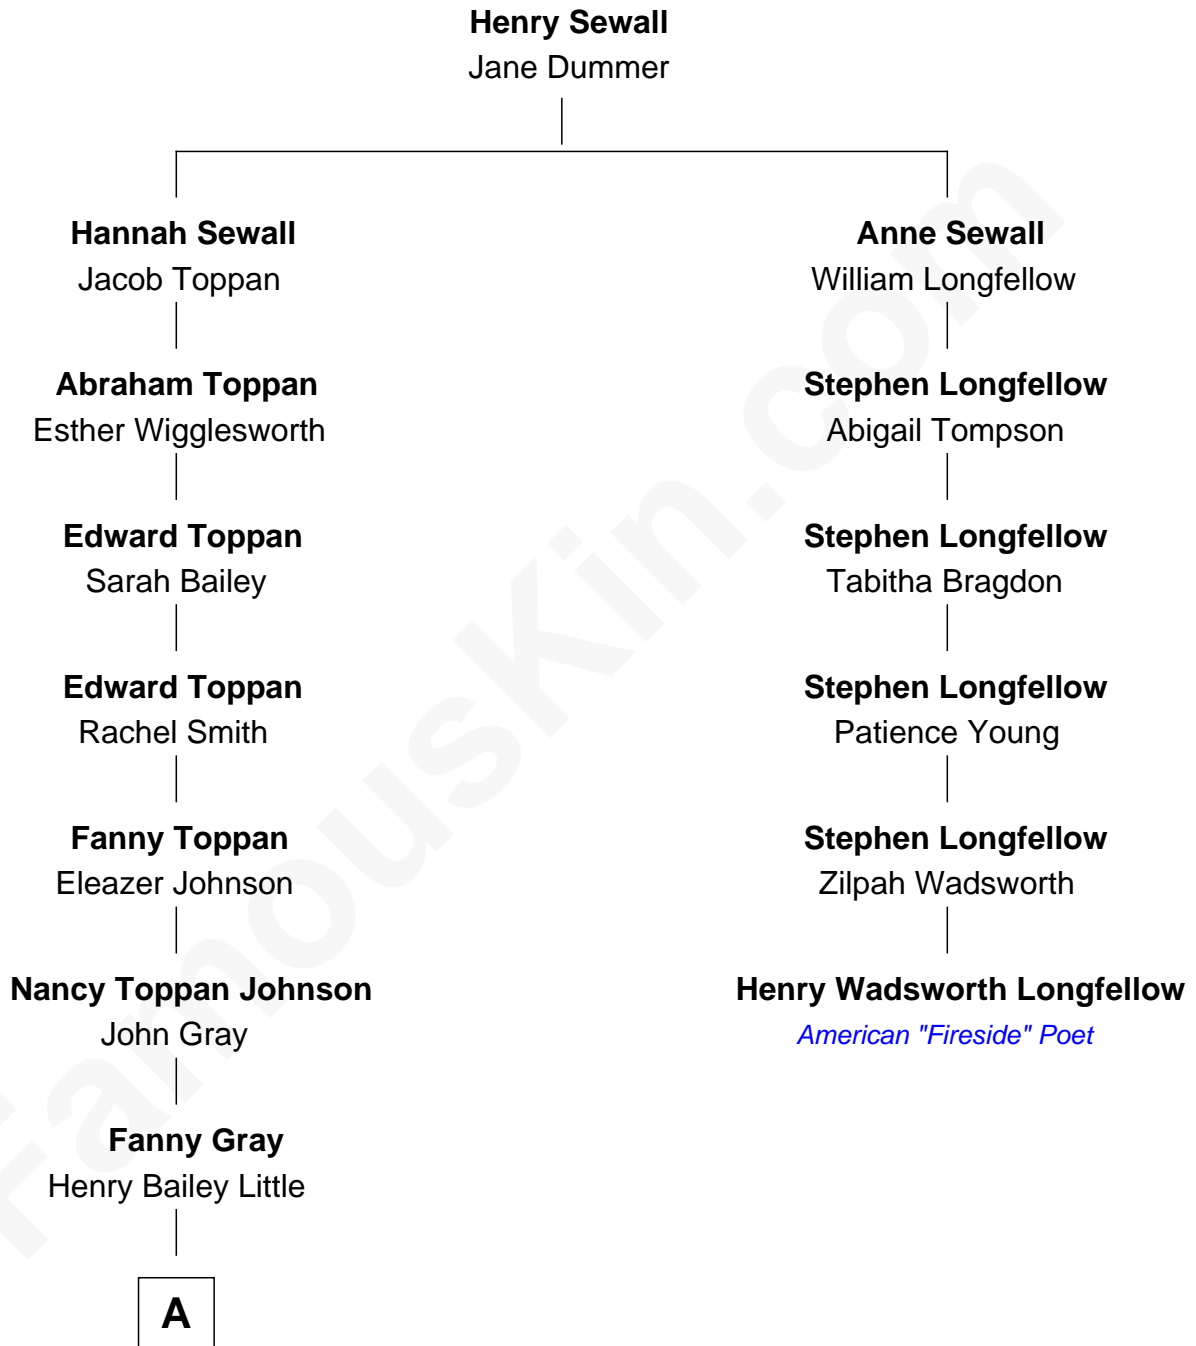

FamousKin.com

Relationship Chart of

Charlie Baker

72nd Governor of Massachusetts

5th cousin 4 times removed of

Henry Wadsworth Longfellow
American "Fireside" Poet

A

—
Eleanor Johnson Little

Charles Duane Baker

—
Charles Duane Baker
Alice Elizabeth Ghormley

—
Charlie Baker
72nd Governor of Massachusetts

FamousKin.com