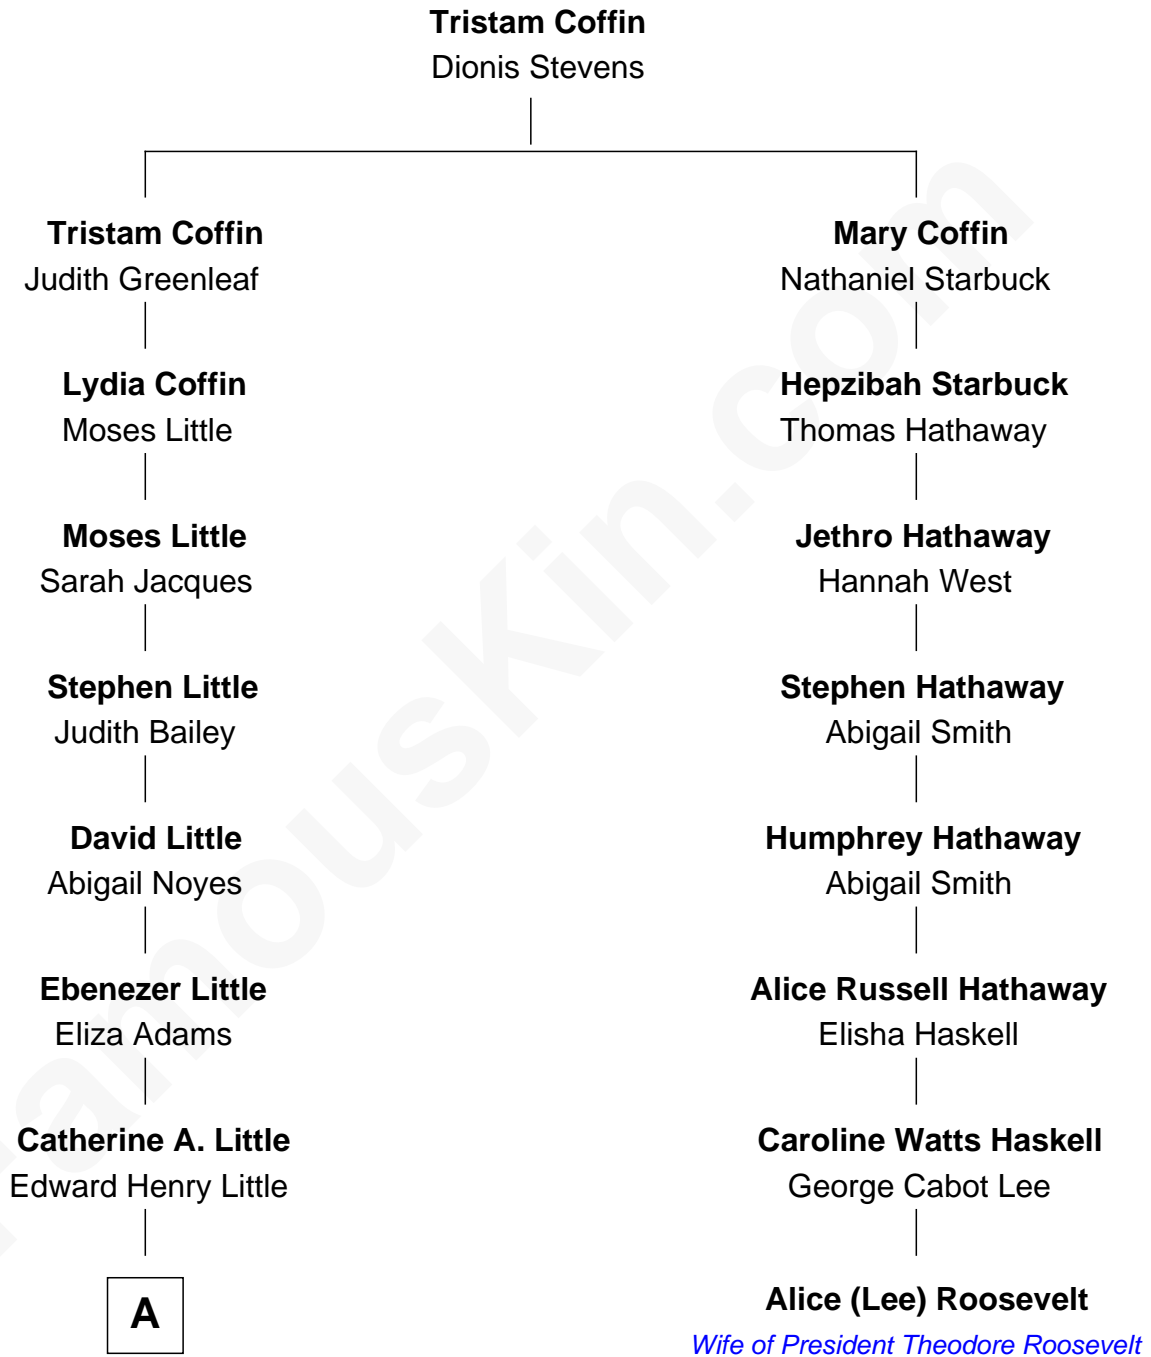

## Relationship Chart of

### Charlie Baker

72nd Governor of Massachusetts

7th cousin 3 times removed of

### Alice (Lee) Roosevelt

First Wife of President Theodore Roosevelt

**A**

Henry Bailey Little

Fanny Gray

Eleanor Johnson Little

Charles Duane Baker

Charles Duane Baker