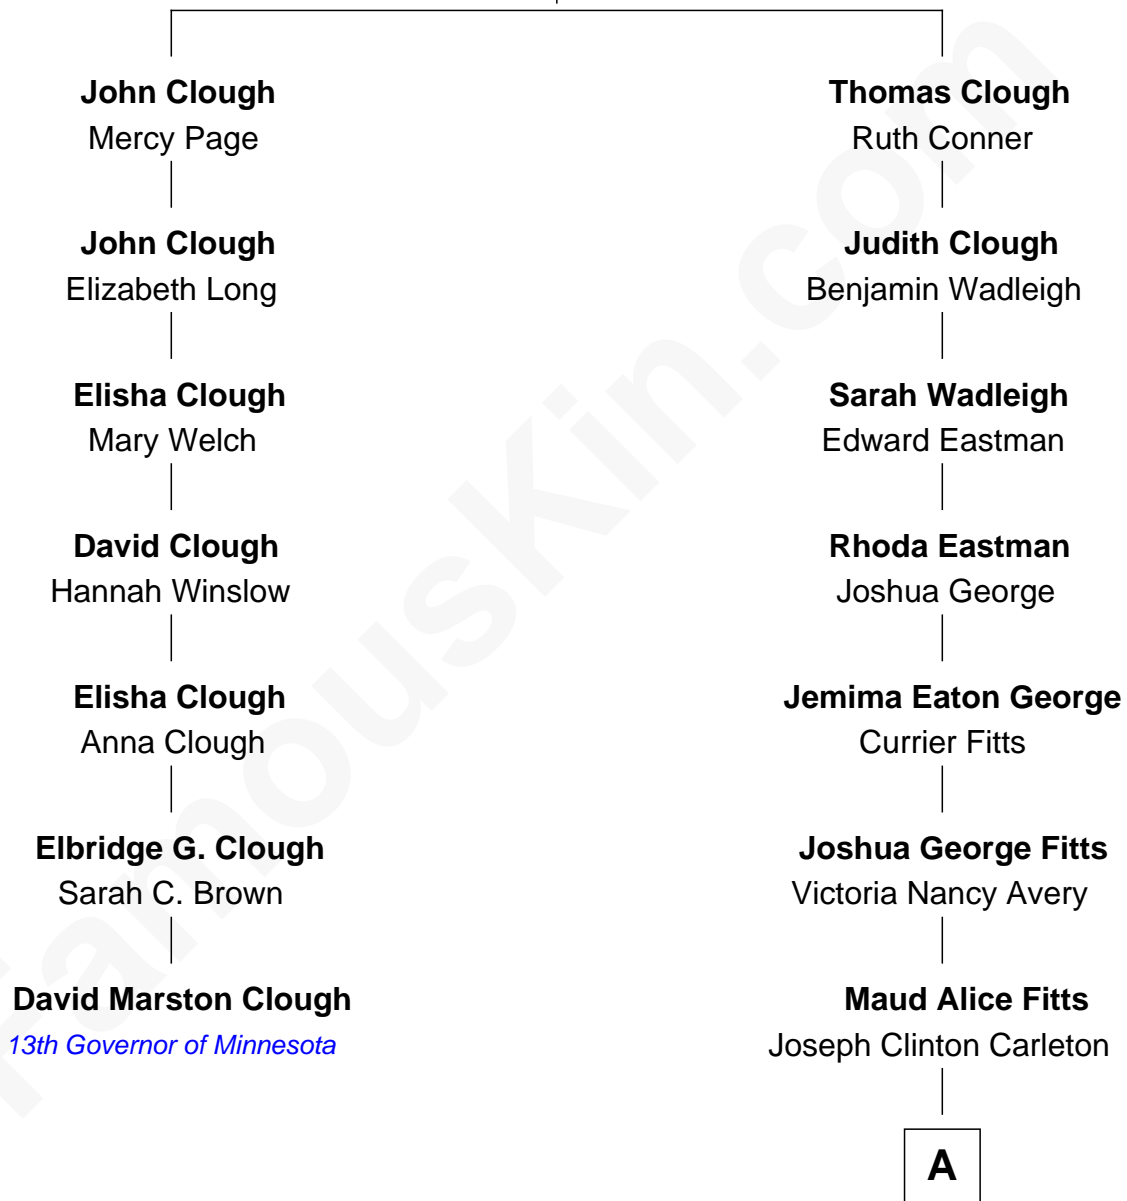

FamousKin.com

Relationship Chart of

David Marston Clough

13th Governor of Minnesota

6th cousin 3 times removed of

Mickey Rourke
Movie Actor

John Clough
Jane - - - - -

A

Hazel May Carleton
Leonard Ernest Cameron

Annette Elizabeth Cameron
Philip Andrew Rourke

Mickey Rourke
Movie Actor

FamousKin.com