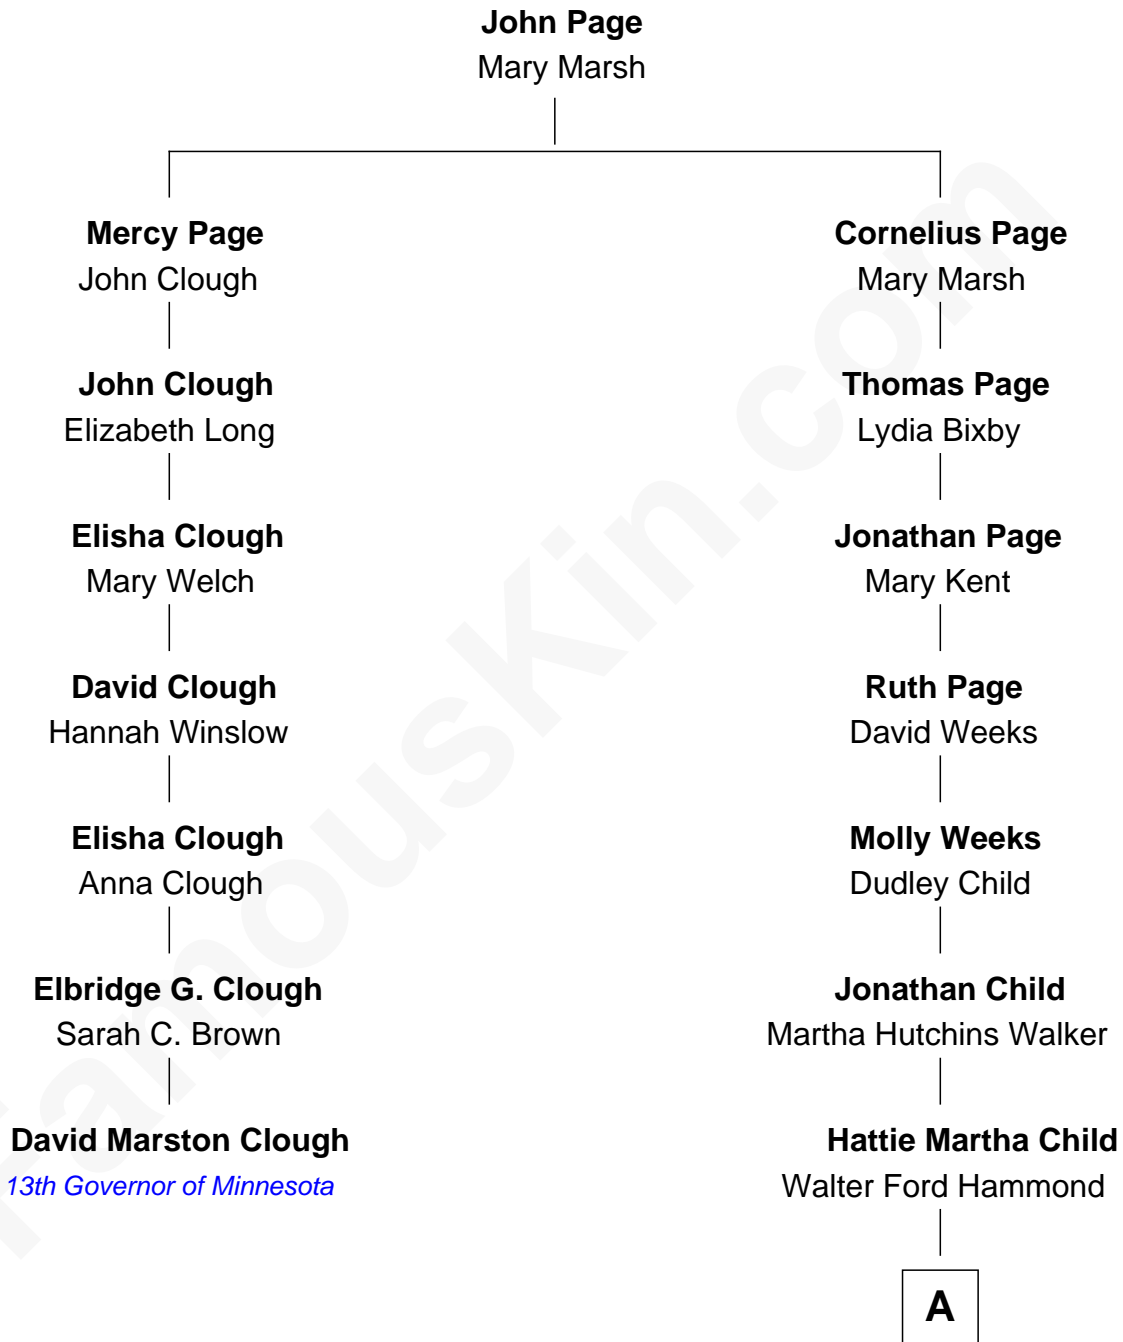

# FamousKin.com Relationship Chart of

**David Marston Clough**

*13th Governor of Minnesota*

6th cousin 3 times removed of

**Mark Isham**

*Musician, Film Composer*

**A**

Harold Child Hammond

Helen Maurine Blair

Patricia Jane Hammond

Howard Fuller Isham

**Mark Isham**

*Musician, Film Composer*

FamousKin.com