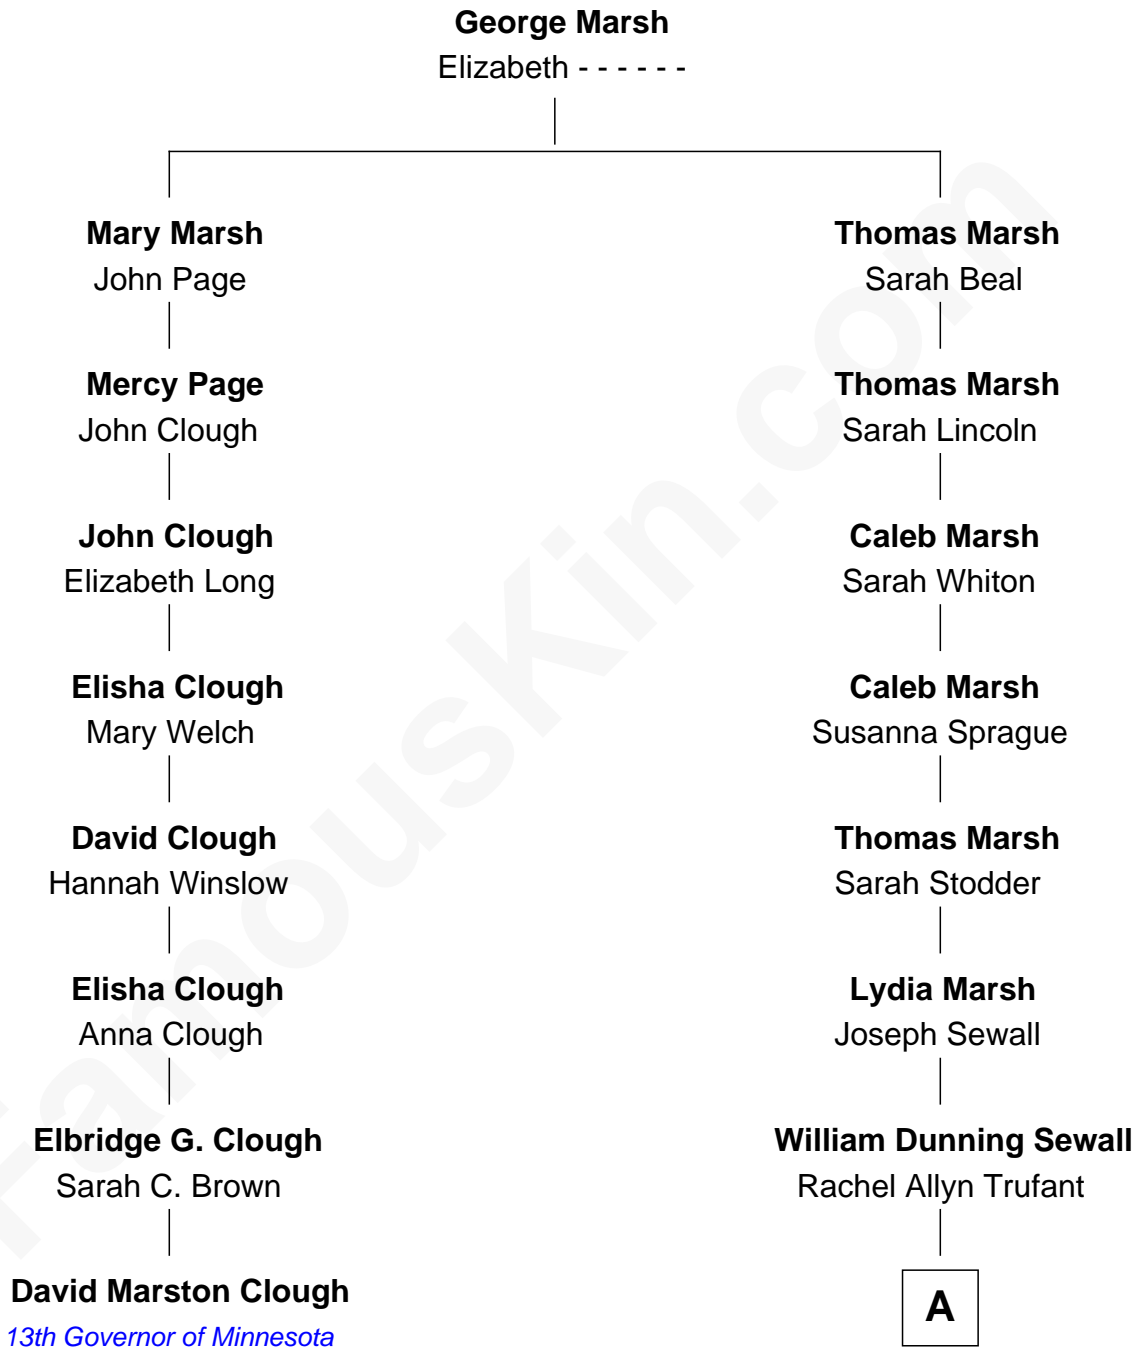

FamousKin.com
Relationship Chart of
David Marston Clough
13th Governor of Minnesota

7th cousin 2 times removed of
Sumner Sewall
58th Governor of Maine

A

—
Arthur Sewall

Emma Duncan Crooker

—
William Dunning Sewall

Mary Locke Sumner

—
Sumner Sewall

58th Governor of Maine

FamousKin.com