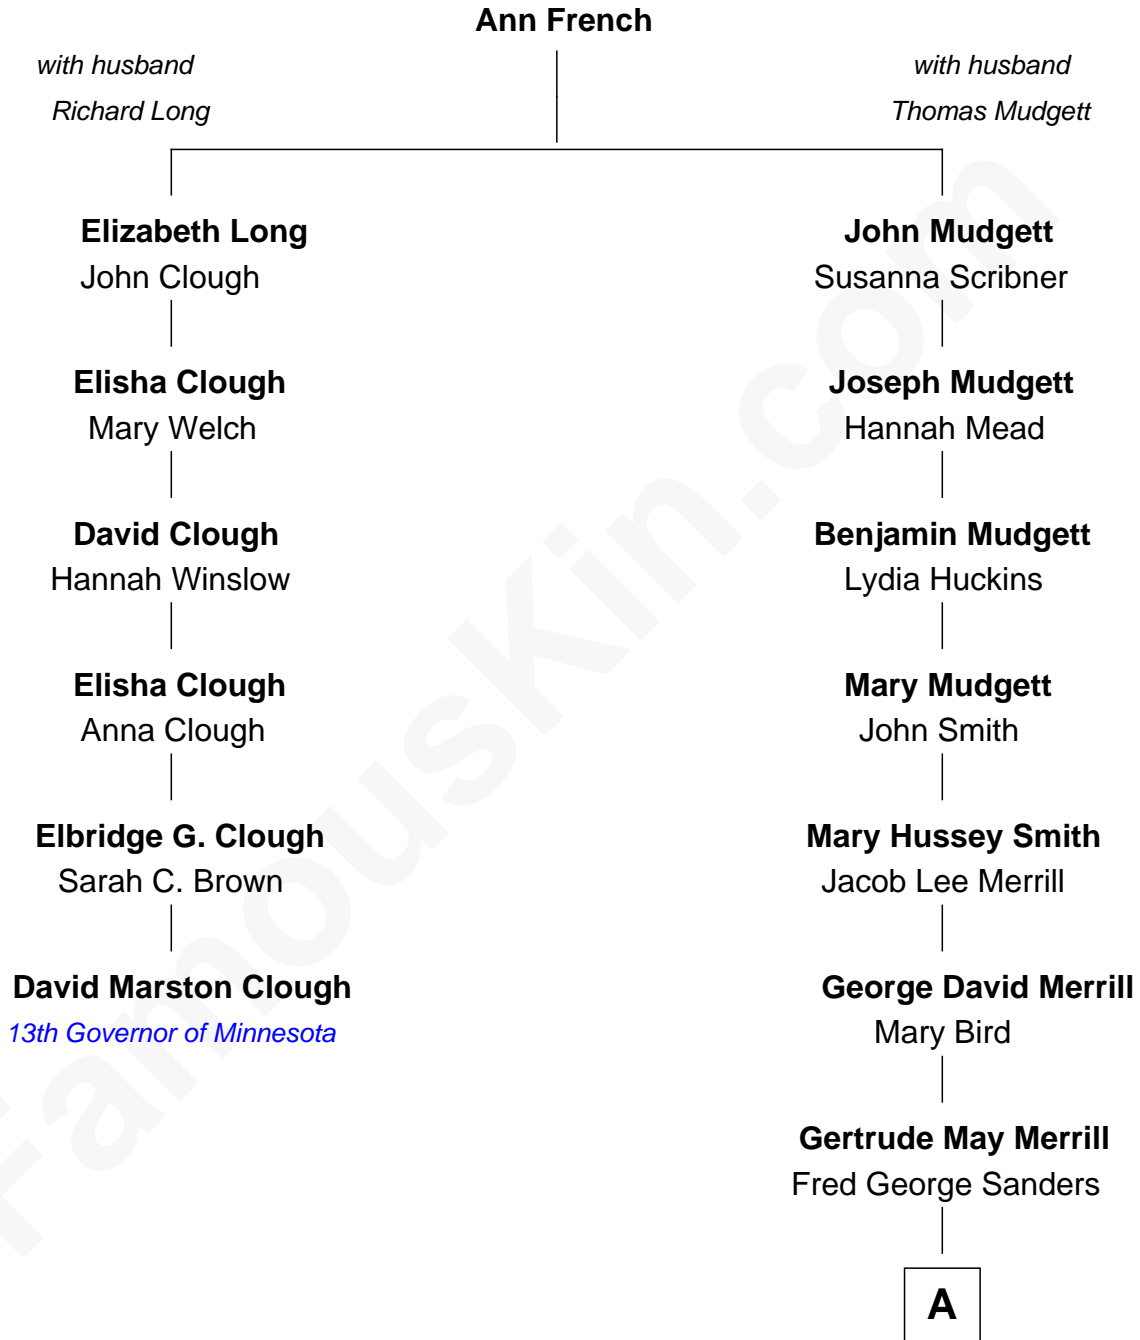

## Relationship Chart of

### David Marston Clough

13th Governor of Minnesota

5th cousin 4 times removed of

### Meghan Markle

Duchess of Sussex, TV Actress

**A**

—  
**Doris Mary Rita Sanders**

Gordon Arnold Markle

—  
**Thomas Wayne Markle**

Doria Loyce Ragland

—  
**Meghan Markle**