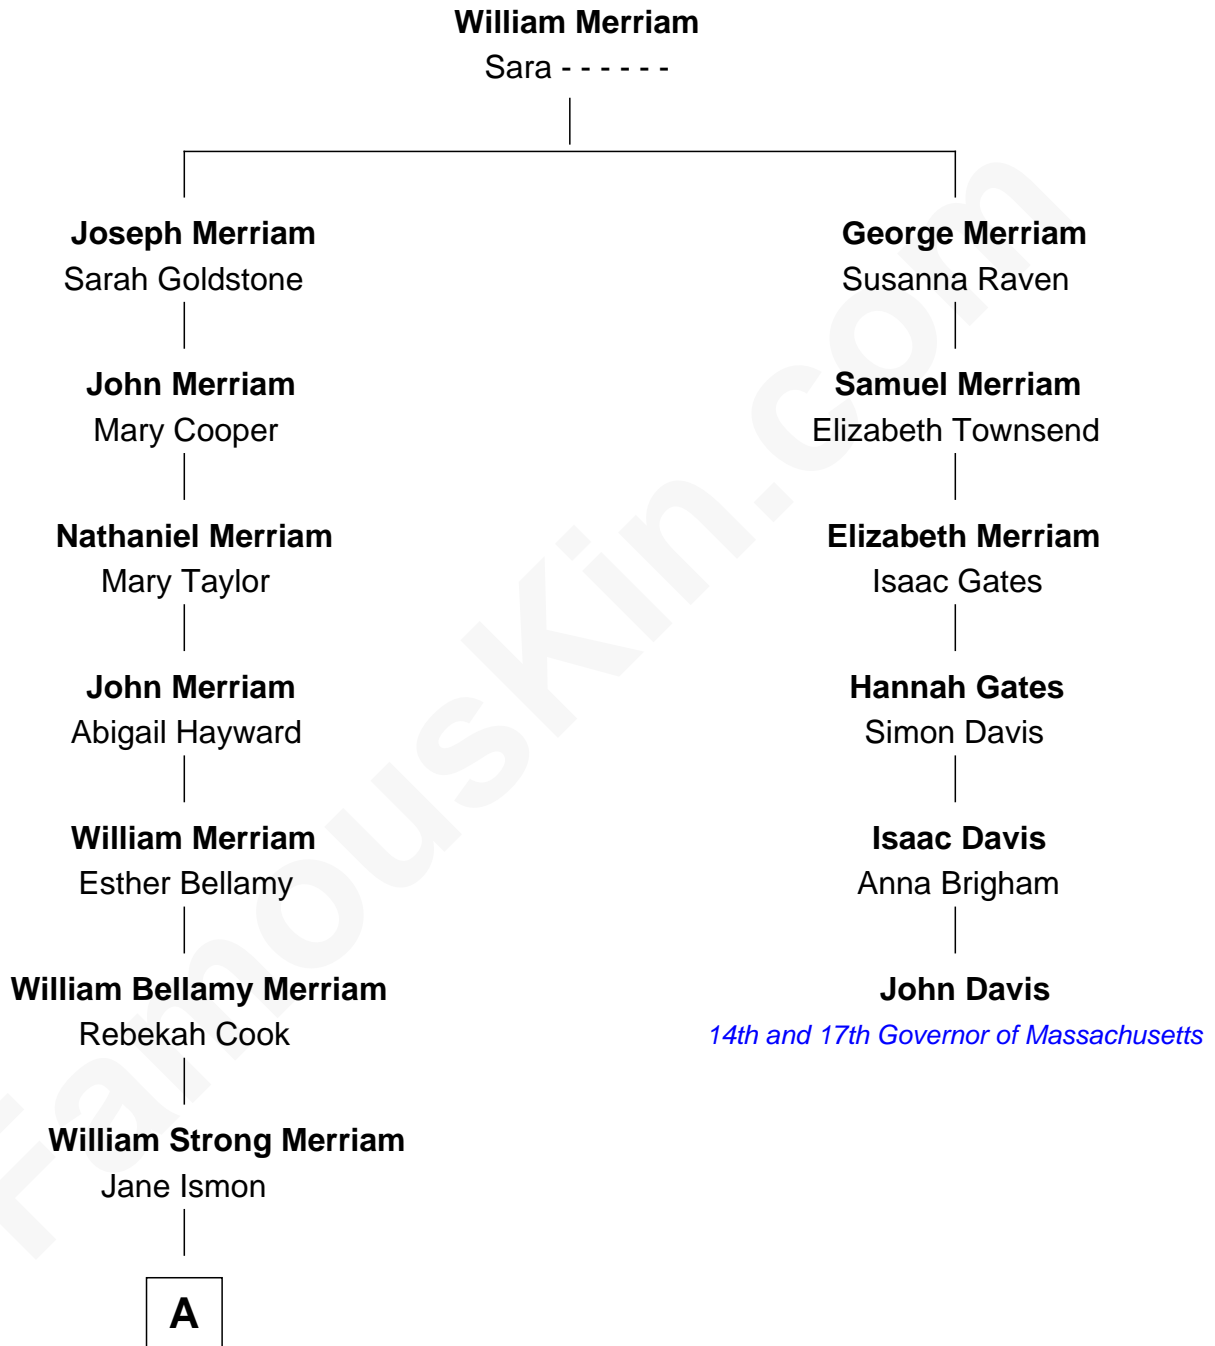

FamousKin.com Relationship Chart of

William Rush Merriam

11th Governor of Minnesota

5th cousin 3 times removed of

John Davis

14th and 17th Governor of Massachusetts

A

Col. John Lafayette Merriam

Mahala Kimpton Delano

William Rush Merriam

11th Governor of Minnesota

FamousKin.com