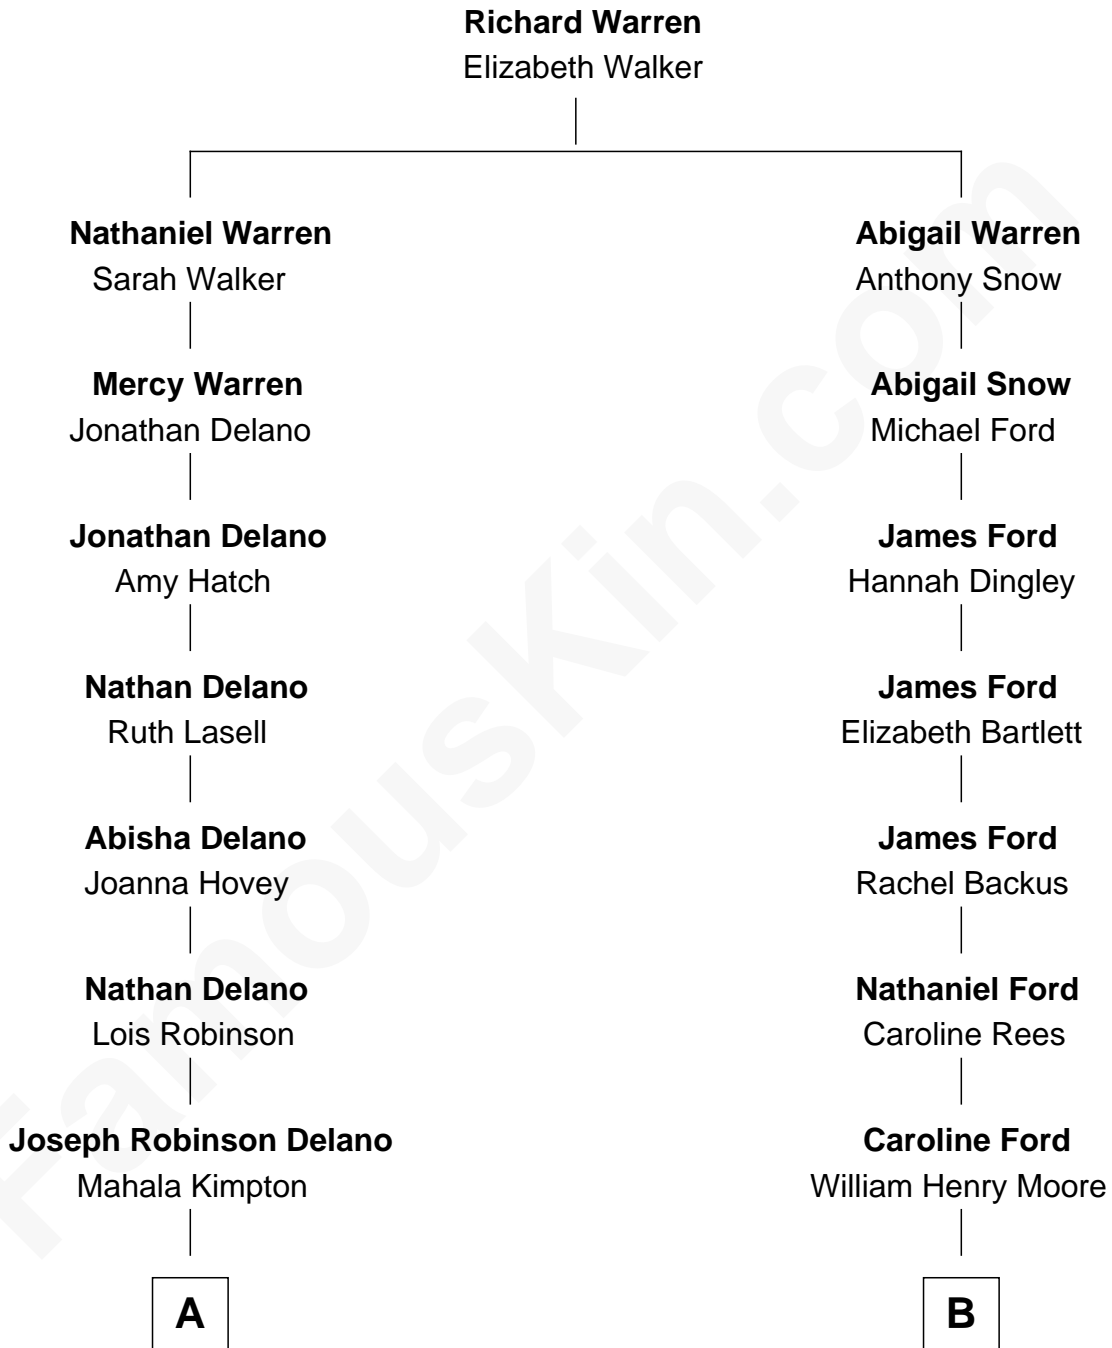

# FamousKin.com Relationship Chart of

**William Rush Merriam**  
11th Governor of Minnesota

8th cousin of

**William Henry Moore**  
Co-Founder, U.S. Steel and Nabisco

**A**

**Mahala Kimpton Delano**  
Col. John Lafayette Merriam

**William Rush Merriam**  
*11th Governor of Minnesota*

**B**

**Nathaniel Ford Moore**  
Rachael Arvilla Beckwith

**William Henry Moore**  
*Co-Founder, U.S. Steel and Nabisco*

FamousKin.com