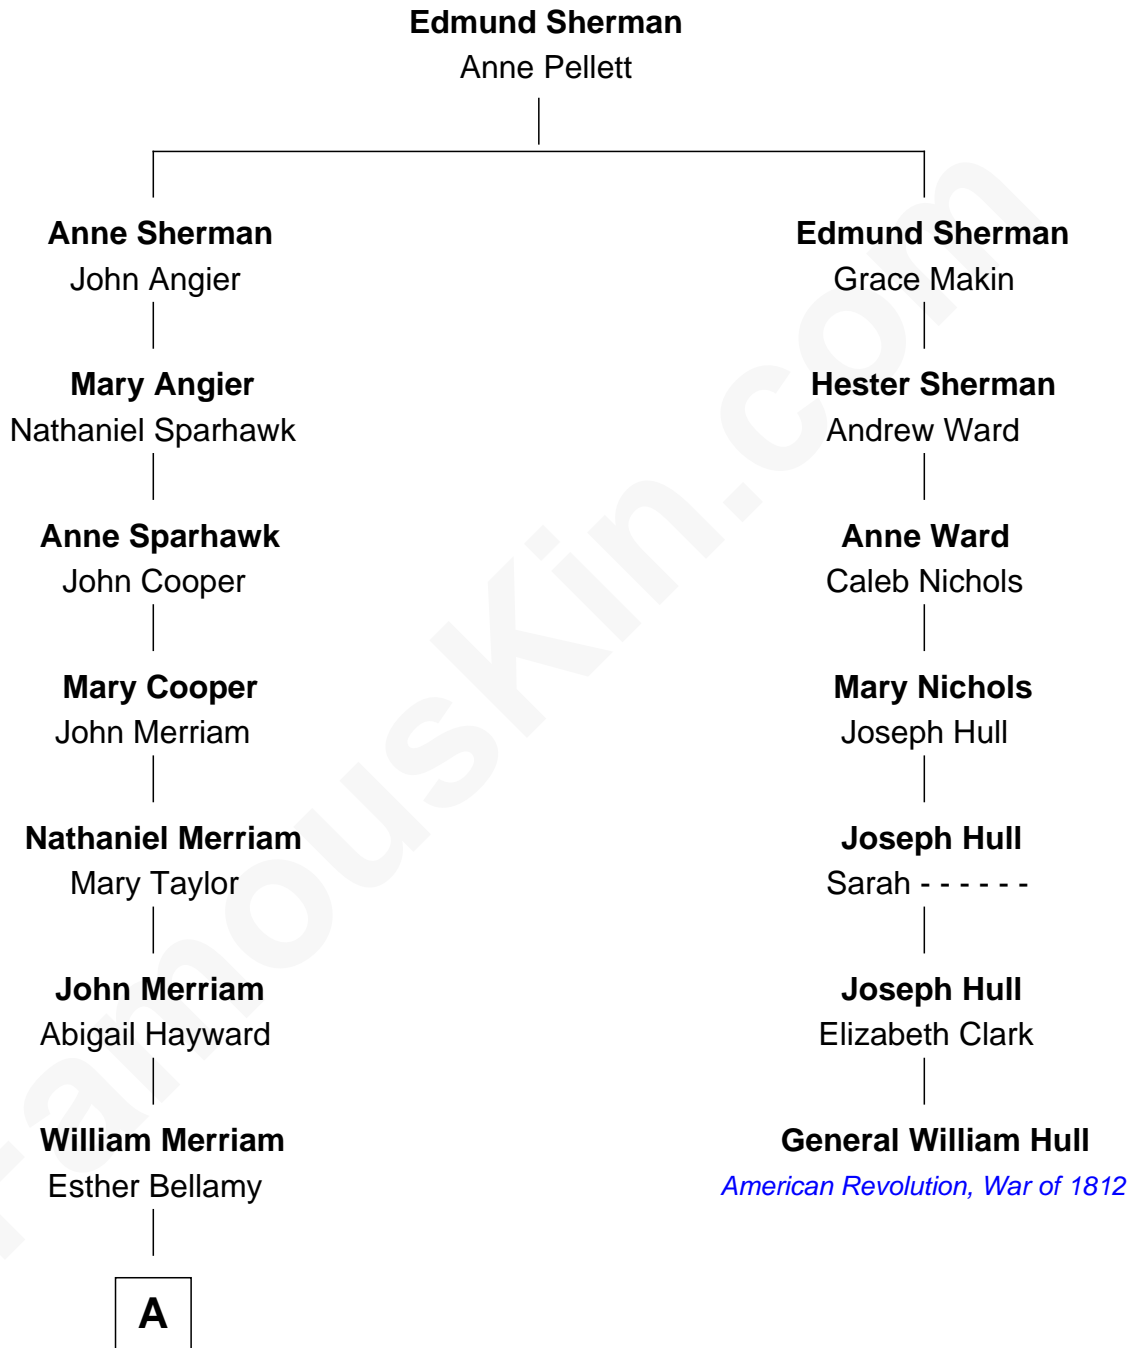

# FamousKin.com Relationship Chart of

**William Rush Merriam**

*11th Governor of Minnesota*

6th cousin 4 times removed of

**General William Hull**

*American Revolution, War of 1812*

**A**

William Bellamy Merriam

Rebekah Cook

William Strong Merriam

Jane Ismon

Col. John Lafayette Merriam

Mahala Kimpton Delano

William Rush Merriam

*11th Governor of Minnesota*