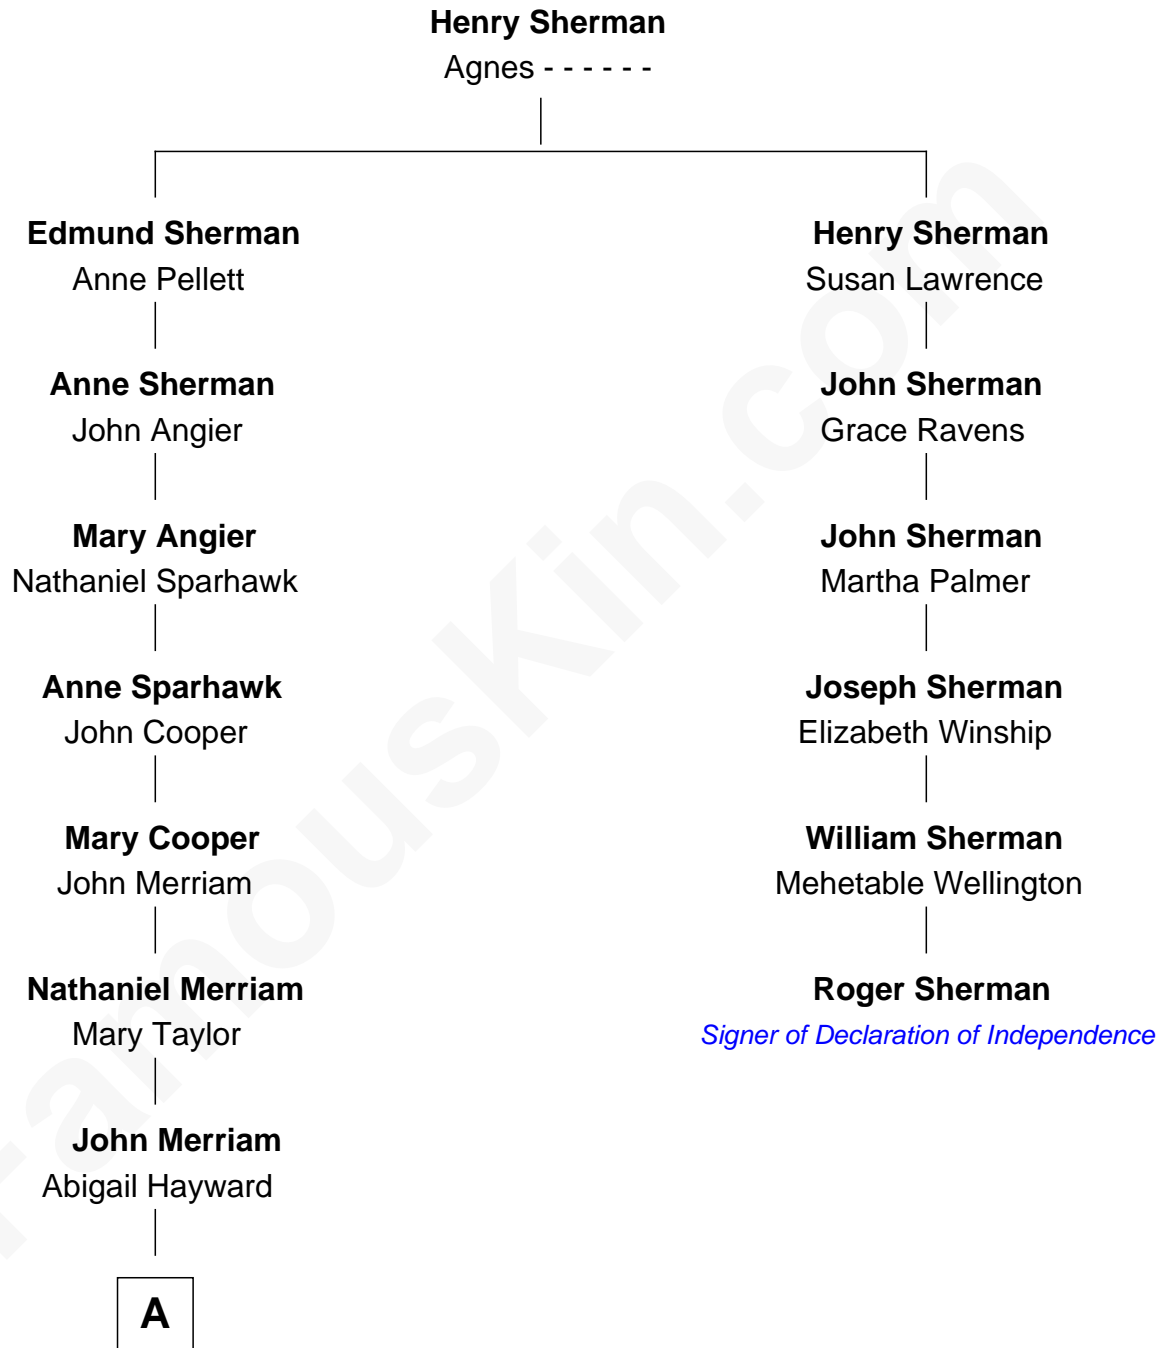

FamousKin.com Relationship Chart of

William Rush Merriam

11th Governor of Minnesota

5th cousin 6 times removed of

Roger Sherman

Signer of the Declaration of Independence

A

|
William Merriam