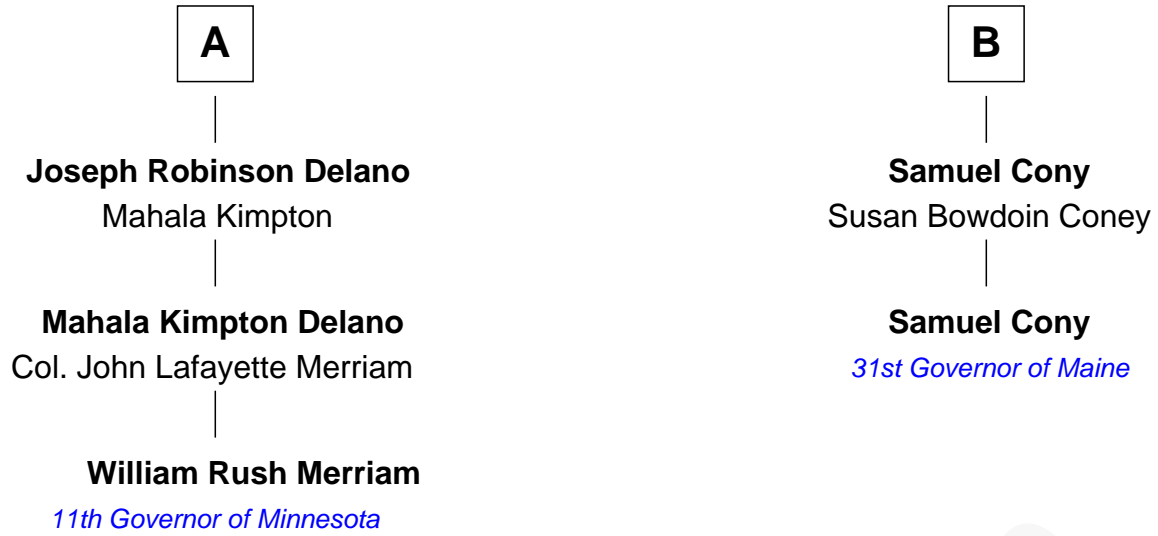

FamousKin.com Relationship Chart of

William Rush Merriam

11th Governor of Minnesota

8th cousin 1 time removed of

Samuel Cony

31st Governor of Maine

Jacques Mahieu

Jeanne - - - - -

Marie Mahieu

Jean de Lannoy

Philip Delano

Hester Dewsbury

Jonathan Delano

Mercy Warren

Jonathan Delano

Amy Hatch

Francis Cooke

Jane Cooke

Experience Mitchell

Elizabeth Mitchell

John Washburn

Joseph Washburn

Hannah Latham

Rebecca Washburn

David Johnson

David Johnson

Susanna Willis

Susanna Johnson

Samuel Coney

B

FamousKin.com