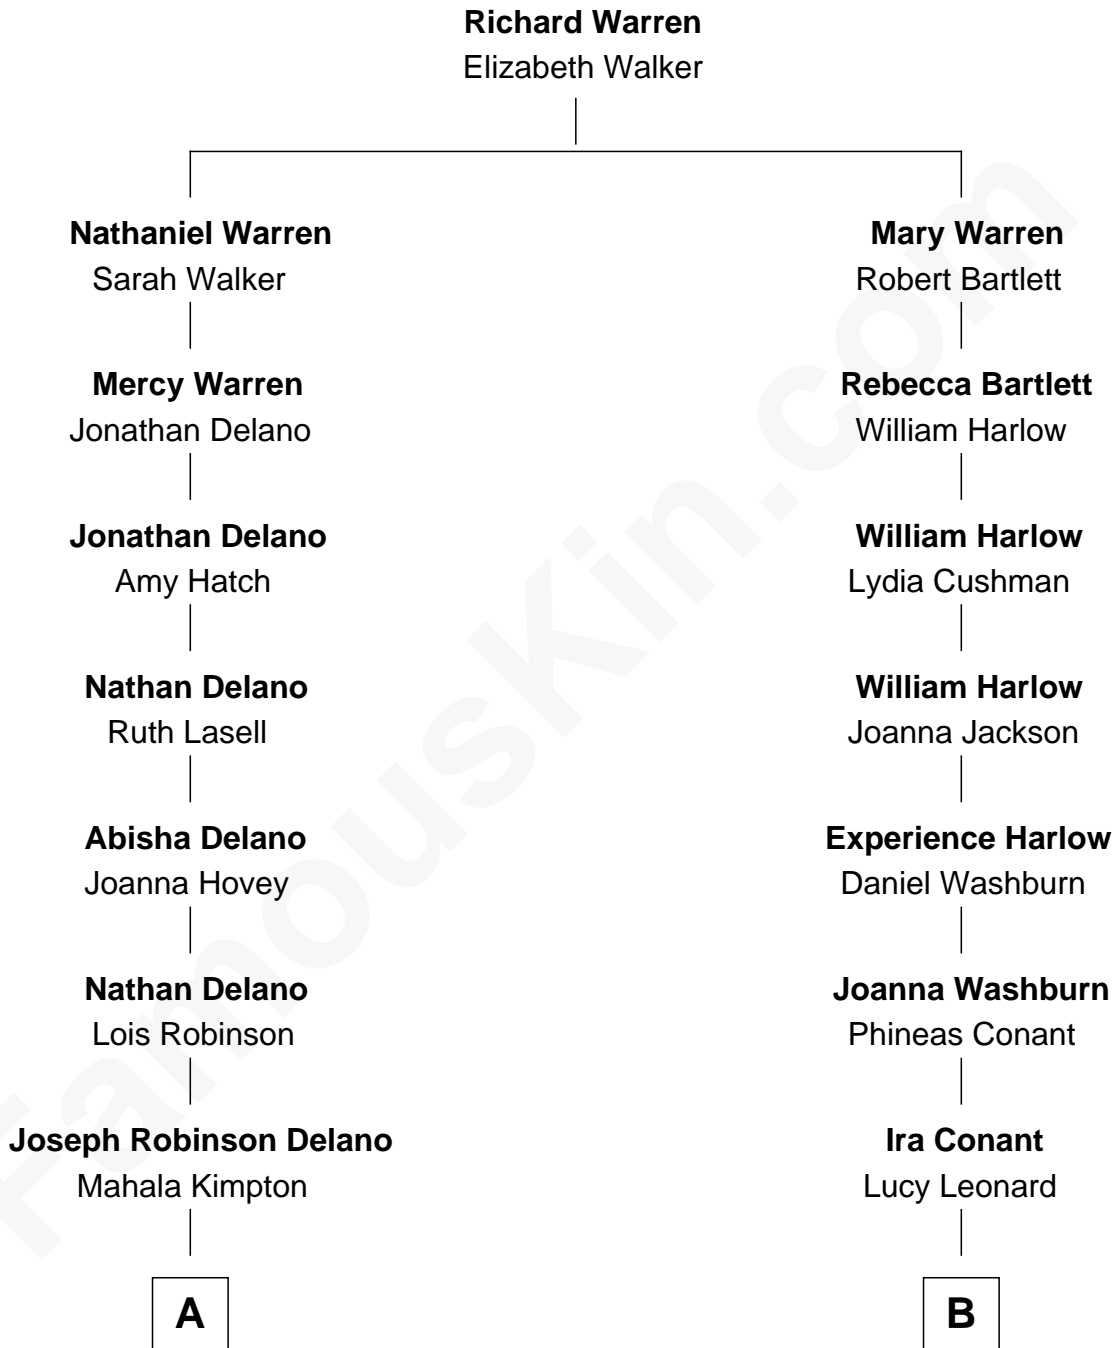

# FamousKin.com Relationship Chart of

**William Rush Merriam**

11th Governor of Minnesota

8th cousin 4 times removed of

**Nat Faxon**

Actor, Comedian, Director and Screenwriter

**A**

**Mahala Kimpton Delano**  
Col. John Lafayette Merriam

**William Rush Merriam**  
*11th Governor of Minnesota*

**B**

**Ira M. Conant**  
Mary F. Bassett

**Herbert Ira Conant**  
Alleda B. Pierce

**Marie Bassett Conant**  
Dr. Nathaniel Wales Faxon

**William Otis Faxon**  
Frances Mary Parker

**Dr. David Parker Faxon**  
Monica Andrea Kersten

**Nat Faxon**  
*Actor, Comedian, Director and Screenwriter*