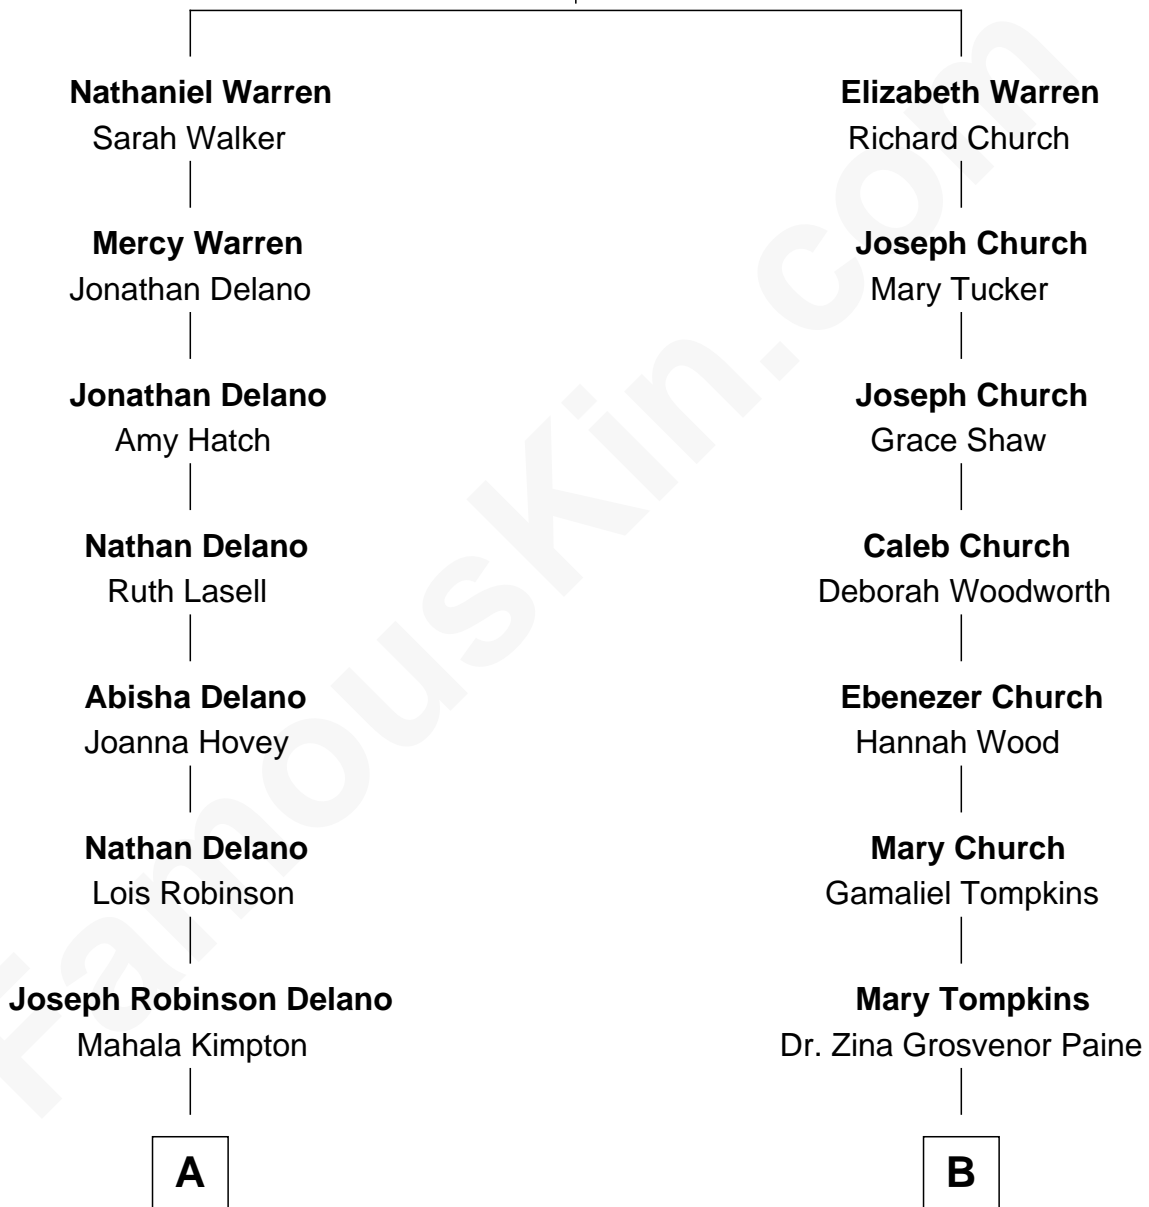

# FamousKin.com Relationship Chart of

**William Rush Merriam**

*11th Governor of Minnesota*

8th cousin 1 time removed of

**Charles M. Dale**

*66th Governor of New Hampshire*

**Richard Warren**  
Elizabeth Walker

**A**

**Mahala Kimpton Delano**  
Col. John Lafayette Merriam

**William Rush Merriam**  
*11th Governor of Minnesota*

**B**

**Nathaniel Tompkins Paine**  
Martha Mariah Milby

**Maud Paine**  
Fred Vernon Dale

**Charles M. Dale**  
*66th Governor of New Hampshire*

FamousKin.com