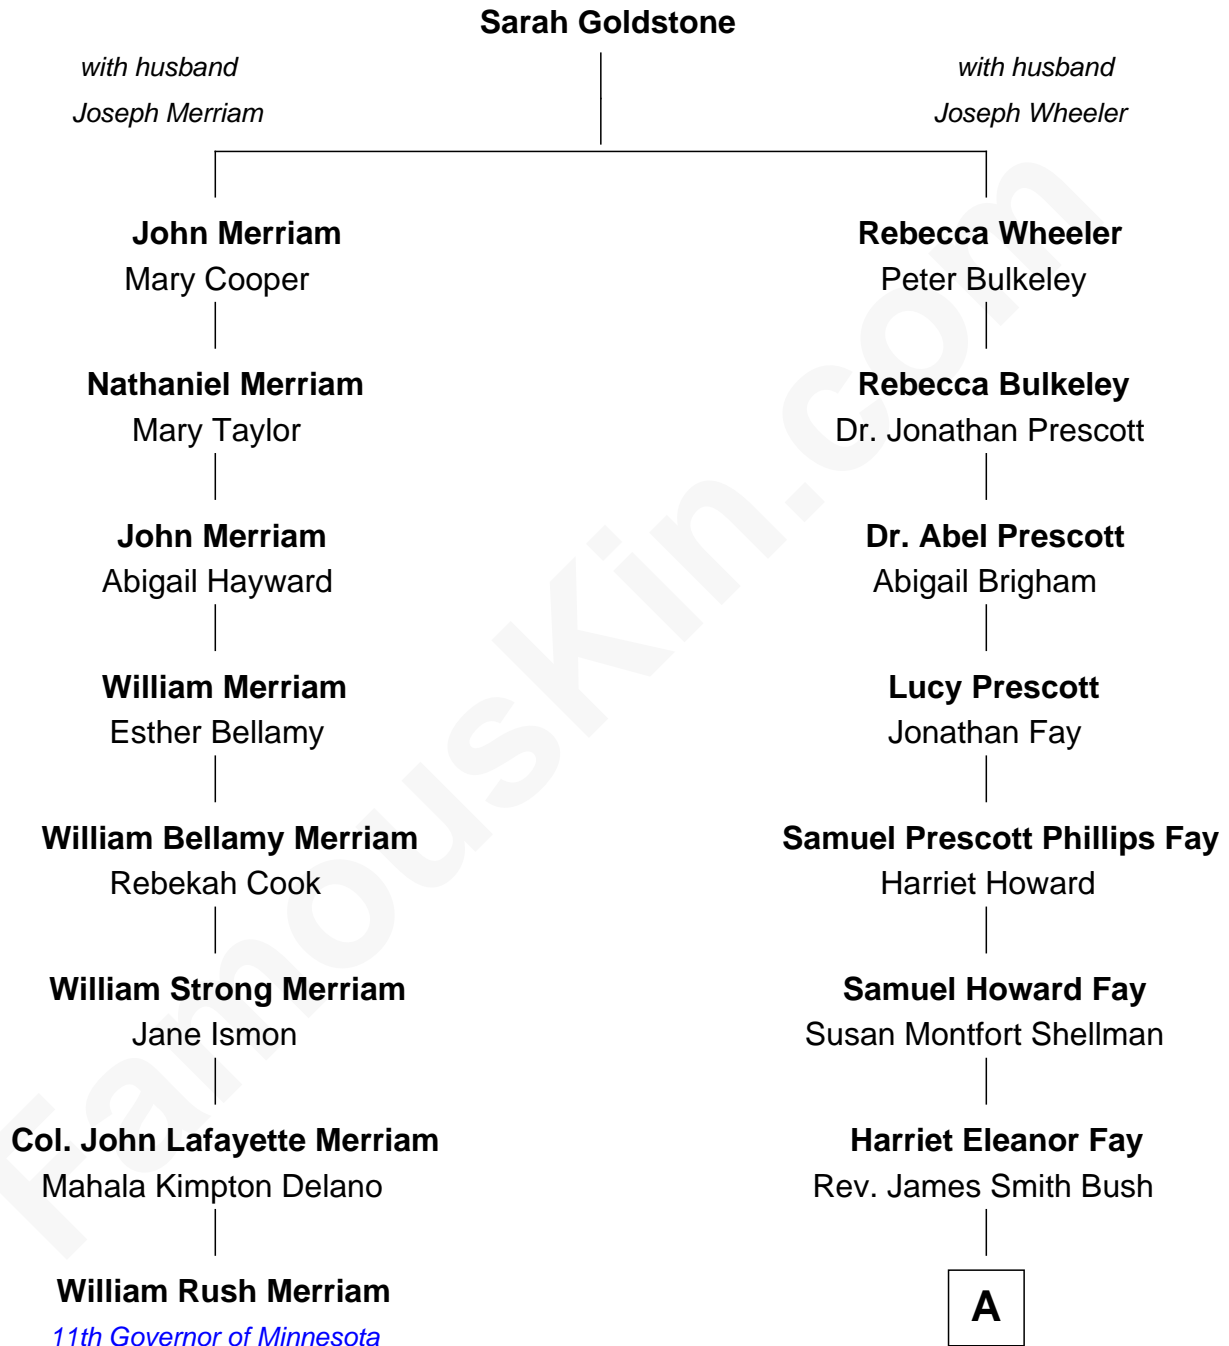

**FamousKin.com**  
**Relationship Chart of**  
**William Rush Merriam**  
*11th Governor of Minnesota*

**7th cousin 2 times removed of**  
**George H. W. Bush**  
*41st U.S. President*

A

Samuel Prescott Bush

Flora Sheldon

Prescott Sheldon Bush

Dorothy Wear Walker

George H. W. Bush

*41st U.S. President*

FamousKin.com