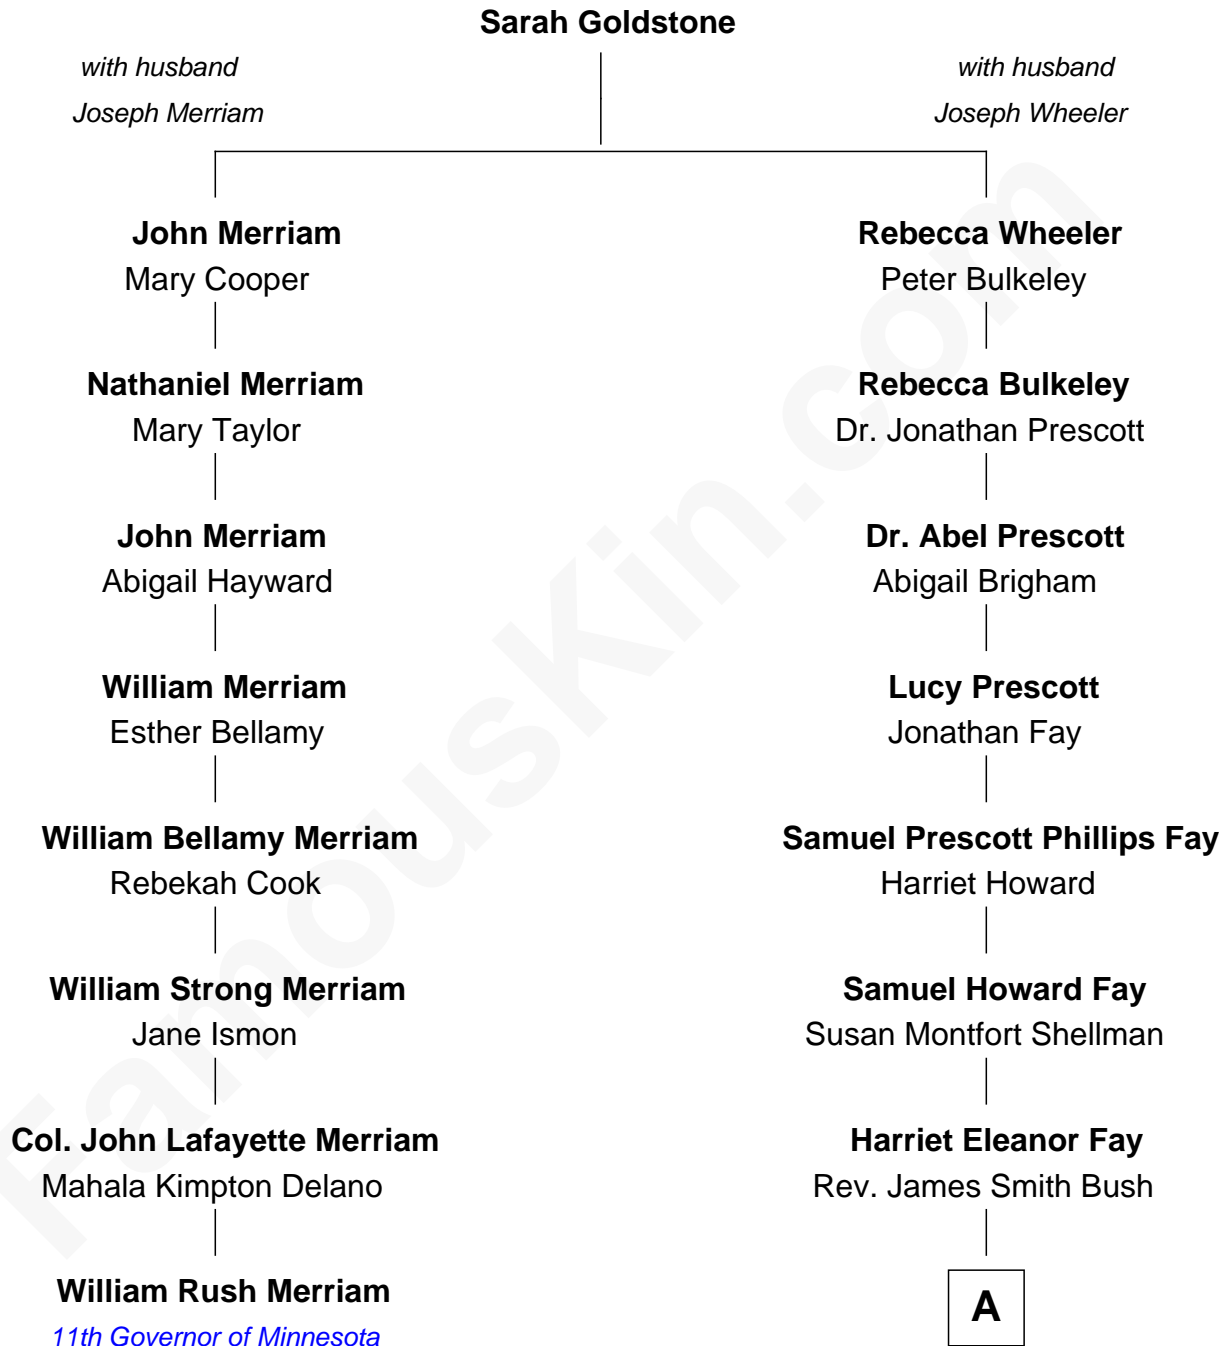

FamousKin.com

Relationship Chart of

William Rush Merriam

11th Governor of Minnesota

7th cousin 3 times removed of

George W. Bush
43rd U.S. President

A

Samuel Prescott Bush

Flora Sheldon

Prescott Sheldon Bush

Dorothy Wear Walker

George Herbert Walker Bush

Barbara Pierce

George W. Bush

43rd U.S. President