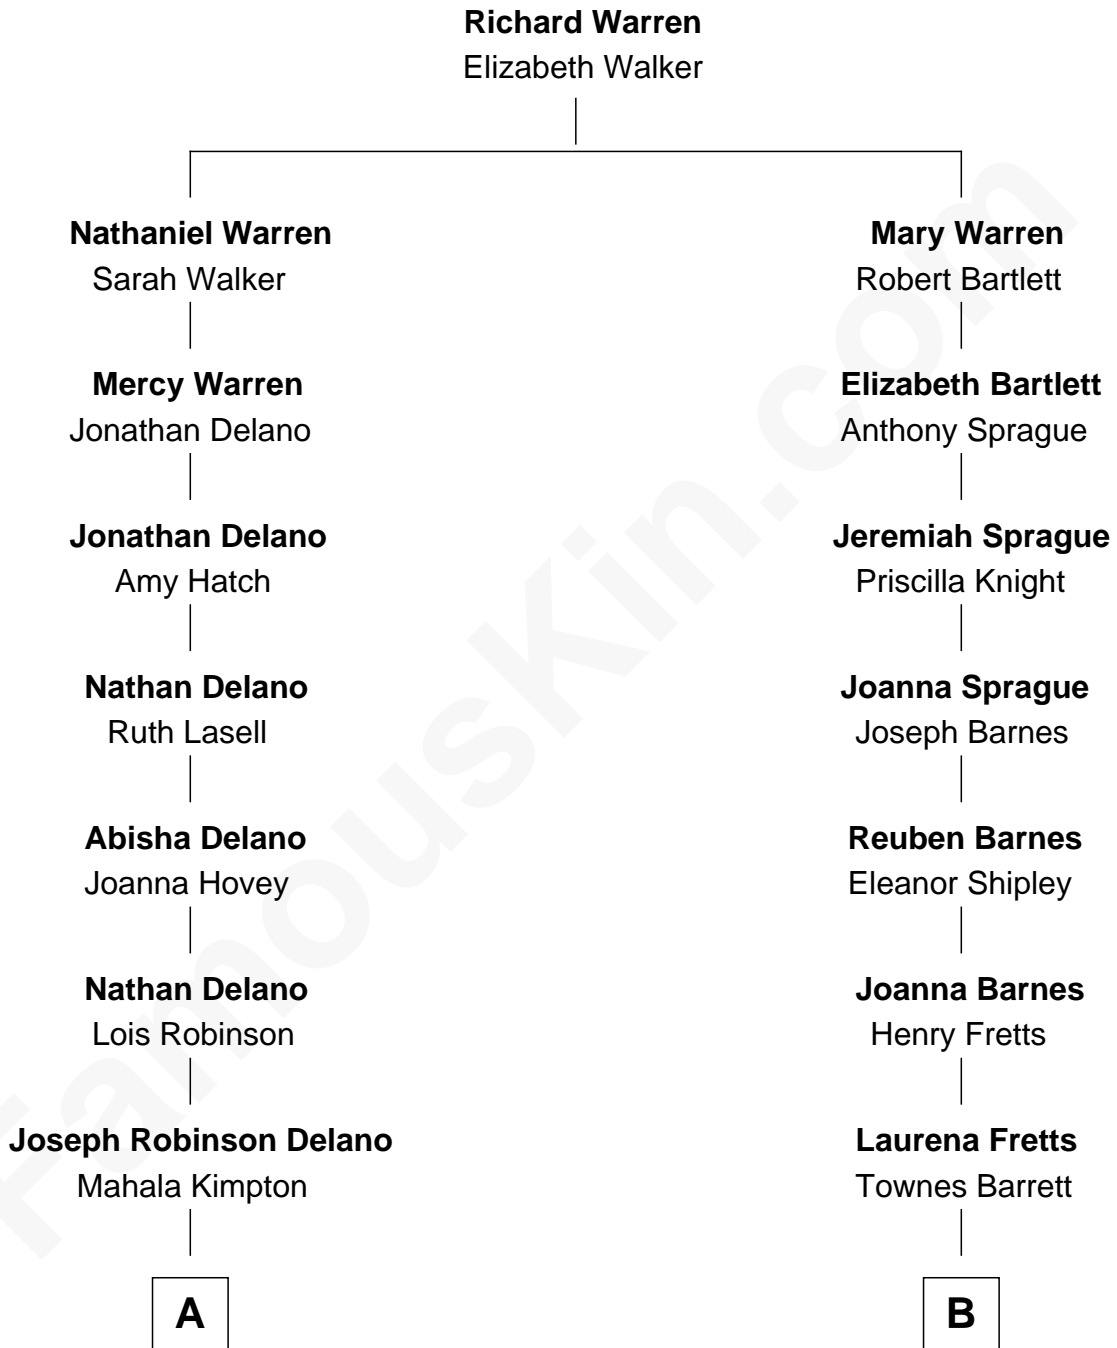

FamousKin.com
Relationship Chart of
William Rush Merriam
11th Governor of Minnesota

8th cousin of
Grace (Goodhue) Coolidge
First Lady of President Calvin Coolidge

A

Mahala Kimpton Delano
Col. John Lafayette Merriam

William Rush Merriam
11th Governor of Minnesota

B

Lemira A. Barrett
Andrew Issaclar Goodhue

Grace (Goodhue) Coolidge
First Lady of Calvin Coolidge

FamousKin.com