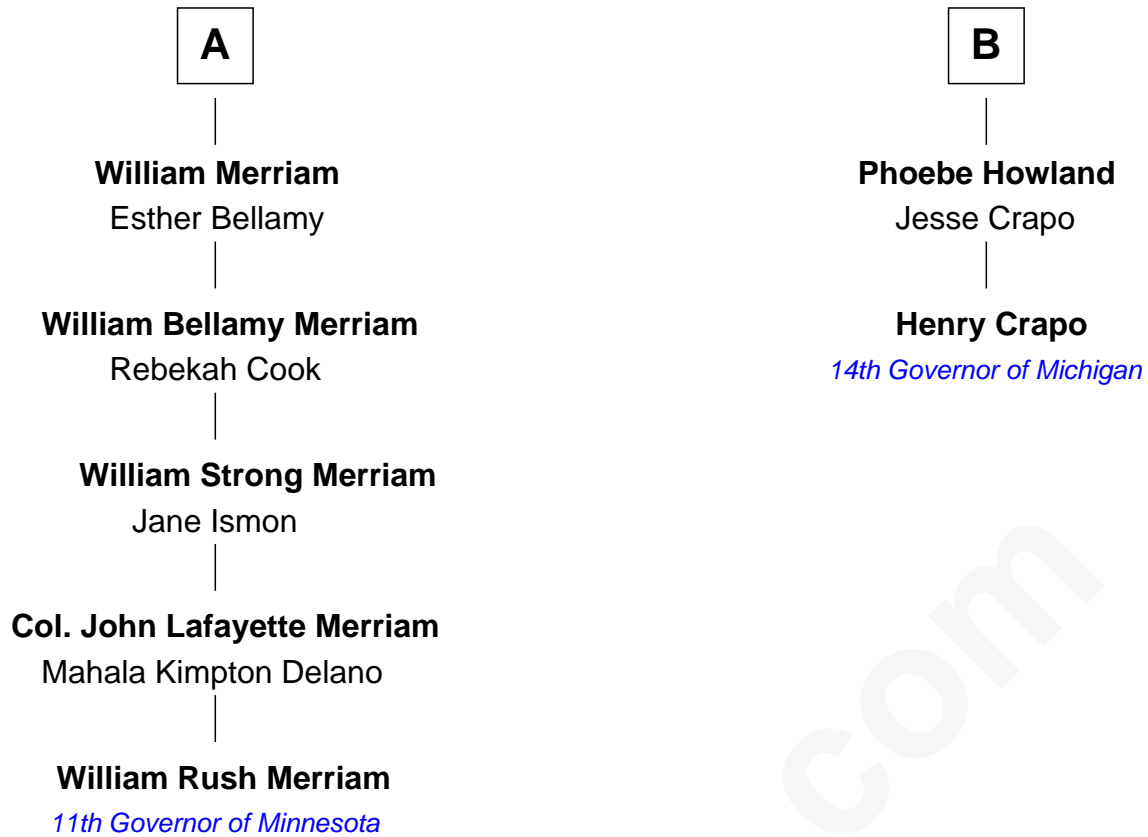

# FamousKin.com Relationship Chart of

**William Rush Merriam**

*11th Governor of Minnesota*

8th cousin 3 times removed of

**Henry Crapo**

*14th Governor of Michigan*

**Henry Sherman**

Agnes - - - - -

**Mary Cooper**

John Merriam

**Nathaniel Merriam**

Mary Taylor

**John Merriam**

Abigail Hayward

**A**

**Henry Sherman**

Susan Lawrence

**Samuel Sherman**

Philippa Ward

**Philip Sherman**

Sarah Odging

**Hannah Sherman**

William Chase

**Nathaniel Chase**

Abigail Sherman

**John Chase**

Lavina Hammond

**Rhoda Chase**

Henry Howland

**B**

FamousKin.com