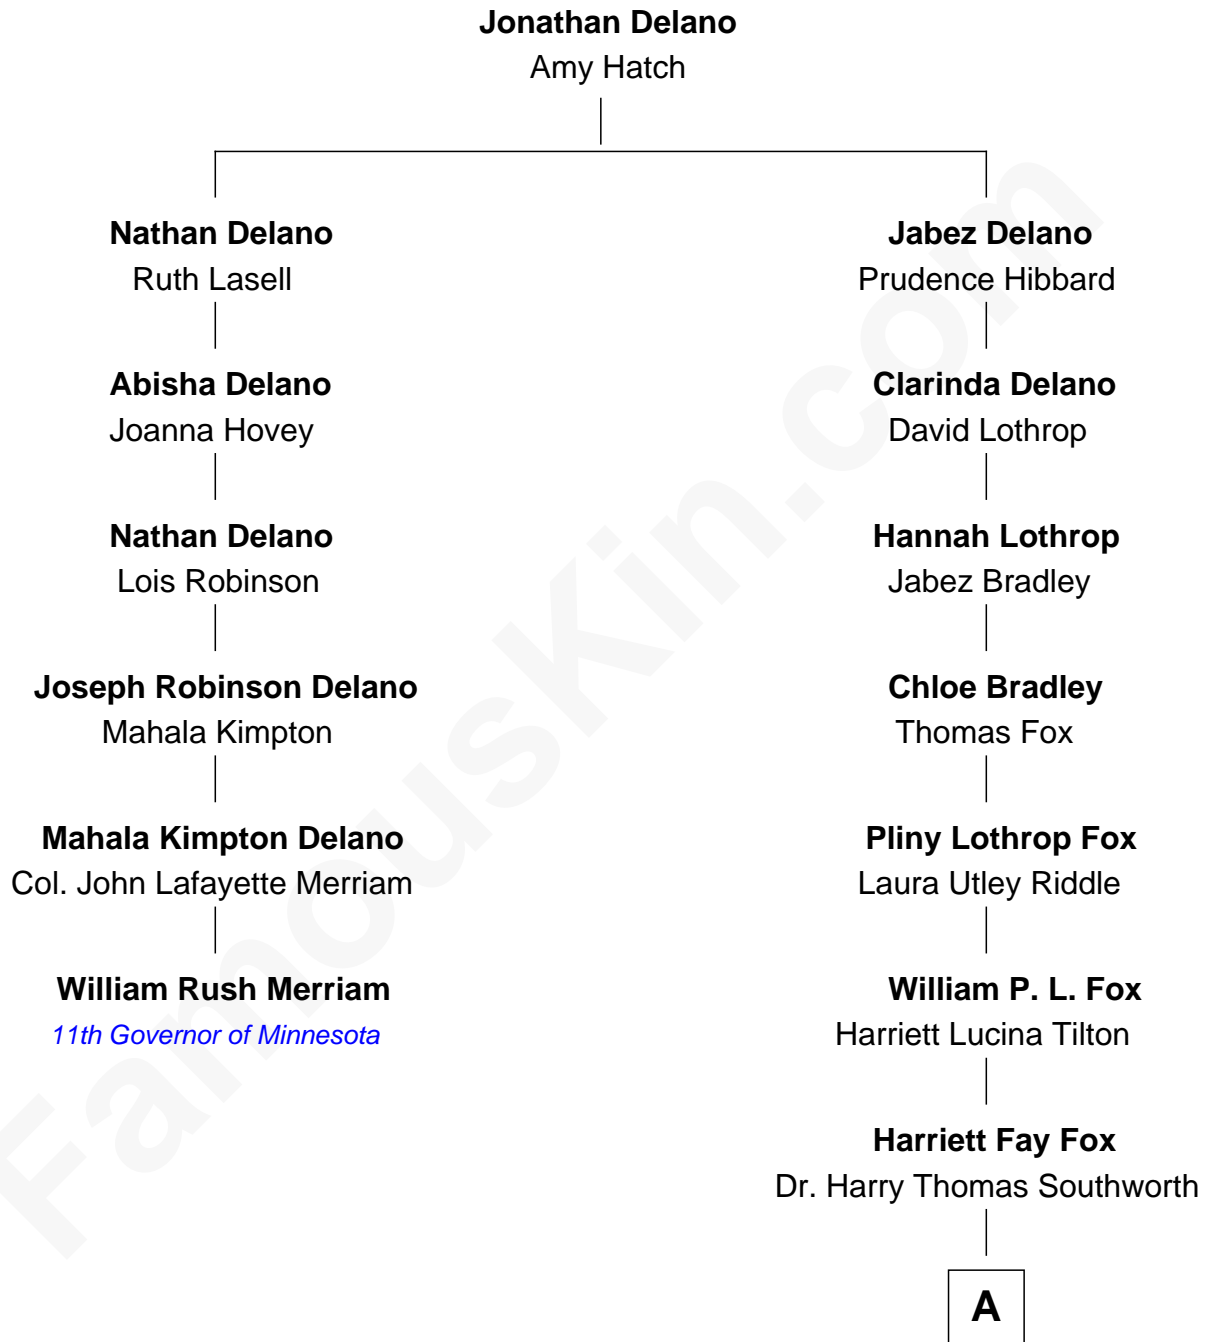

FamousKin.com
Relationship Chart of
William Rush Merriam
11th Governor of Minnesota

5th cousin 3 times removed of

John Ritter
TV and Movie Actor

A

Dorothy Fay Southworth
Woodward Maurice Ritter

John Ritter
TV and Movie Actor

FamousKin.com