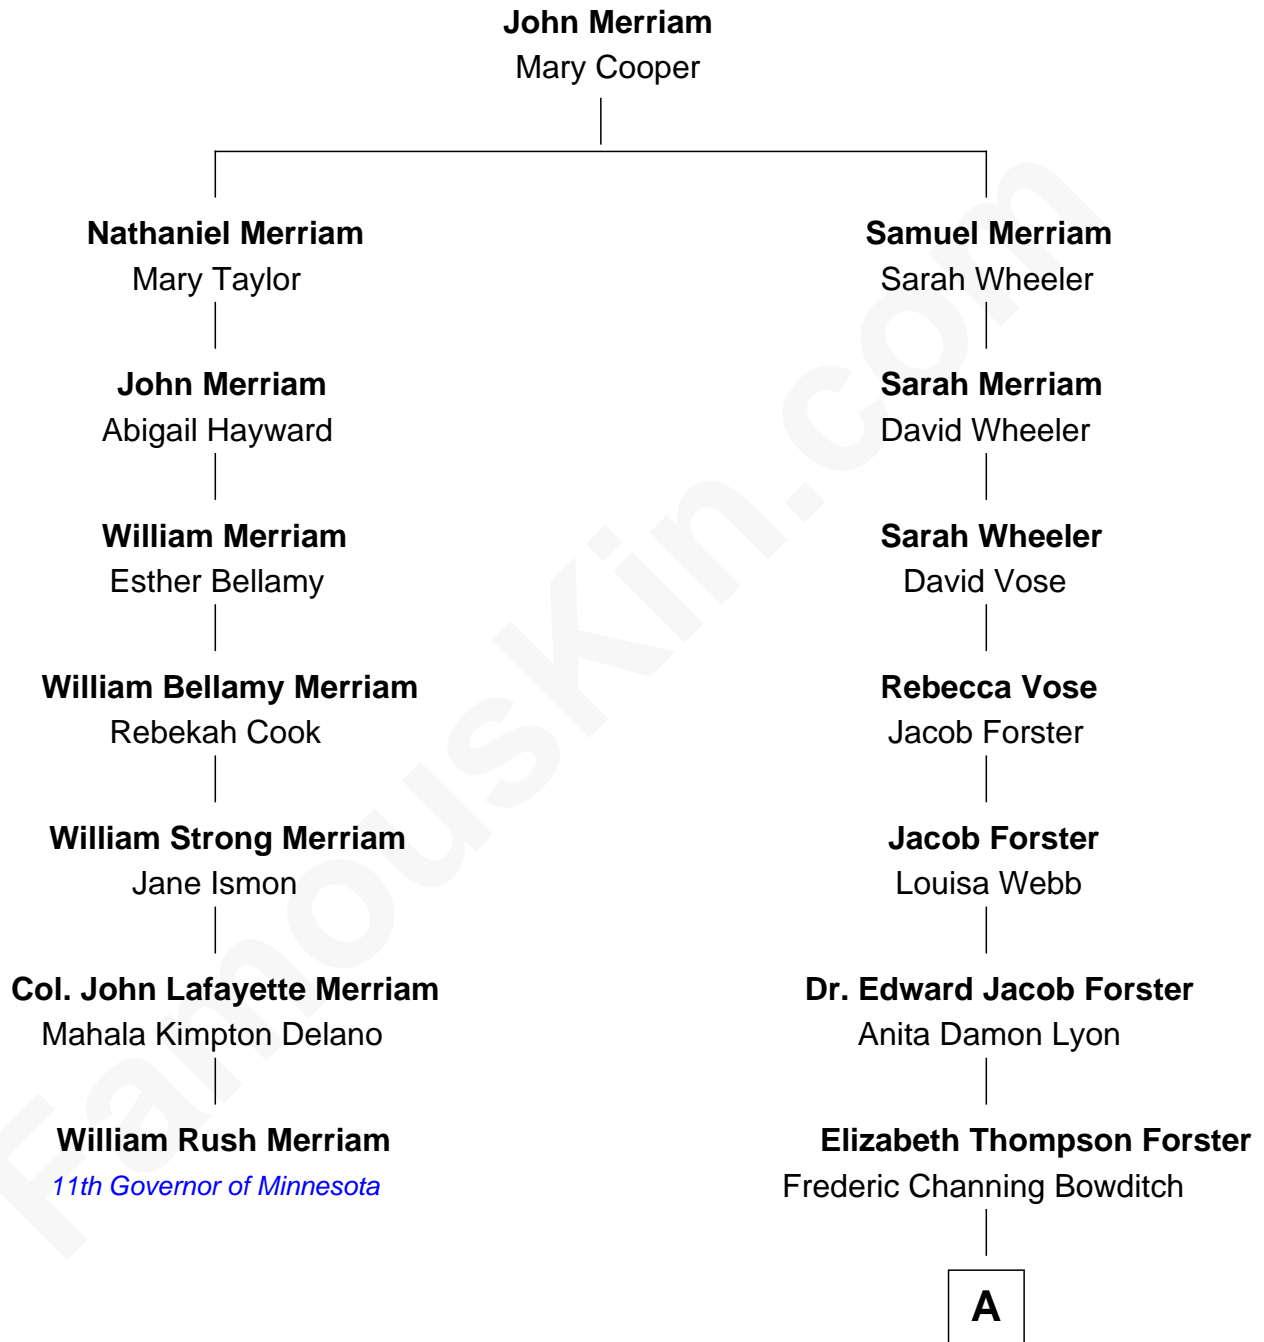

FamousKin.com
Relationship Chart of
William Rush Merriam
11th Governor of Minnesota

6th cousin 3 times removed of
James Spader
TV and Movie Actor

A

Elizabeth Higginson Bowditch

James Randall Fraser

Jean Fraser

Stoddard Greenwood Spader

James Spader

TV and Movie Actor