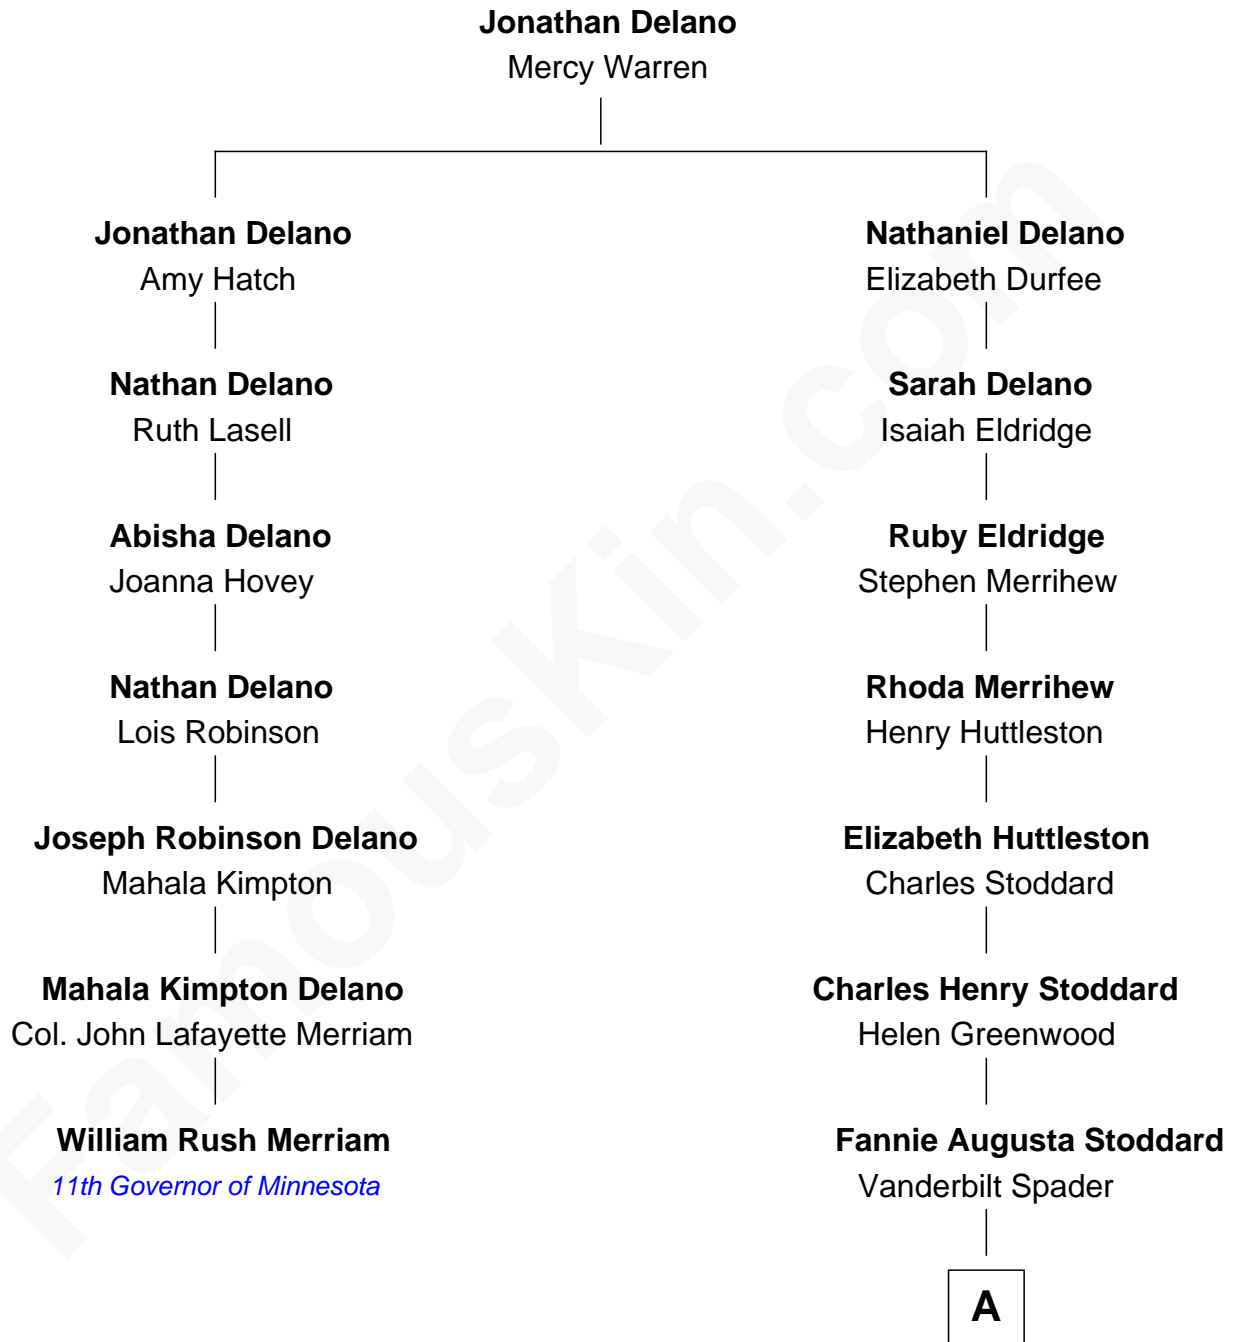

**FamousKin.com**  
**Relationship Chart of**  
**William Rush Merriam**  
*11th Governor of Minnesota*

**6th cousin 3 times removed of**

**James Spader**  
*TV and Movie Actor*

A

Vanderbilt Reginald Spader

Mary Heaton Beers

Stoddard Greenwood Spader

Jean Fraser

James Spader

*TV and Movie Actor*

FamousKin.com