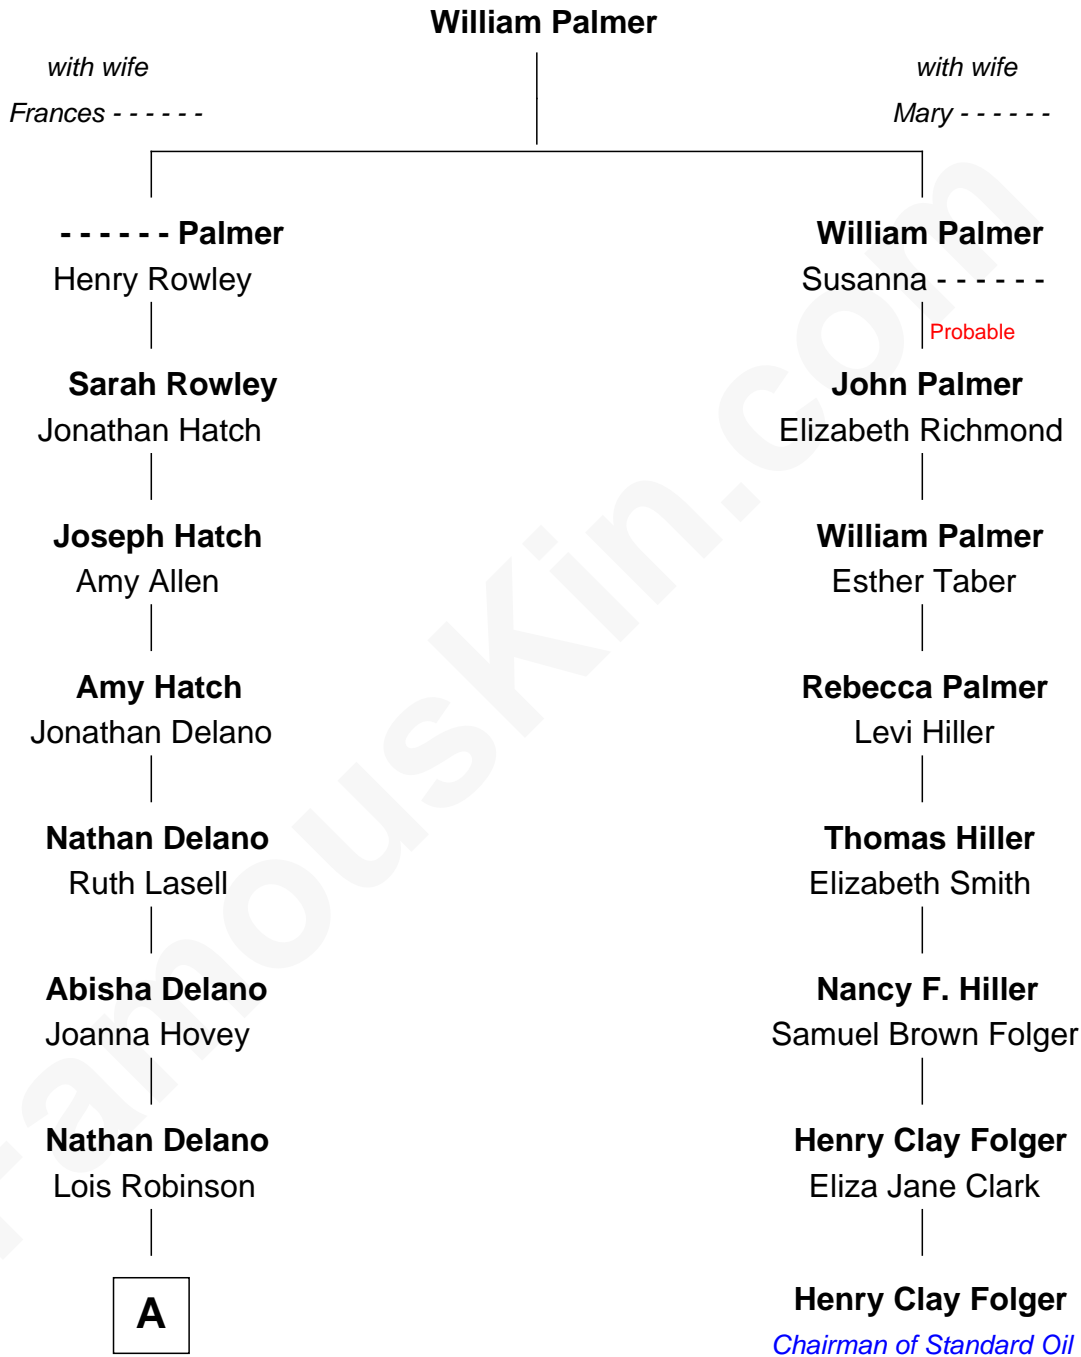

# FamousKin.com Relationship Chart of

**William Rush Merriam**

*11th Governor of Minnesota*

7th cousin 2 times removed of

**Henry Clay Folger**

*Founder of Folger Shakespeare Library and Chairman of Standard Oil*

A

Joseph Robinson Delano

Mahala Kimpton

Mahala Kimpton Delano

Col. John Lafayette Merriam

William Rush Merriam

*11th Governor of Minnesota*

FamousKin.com