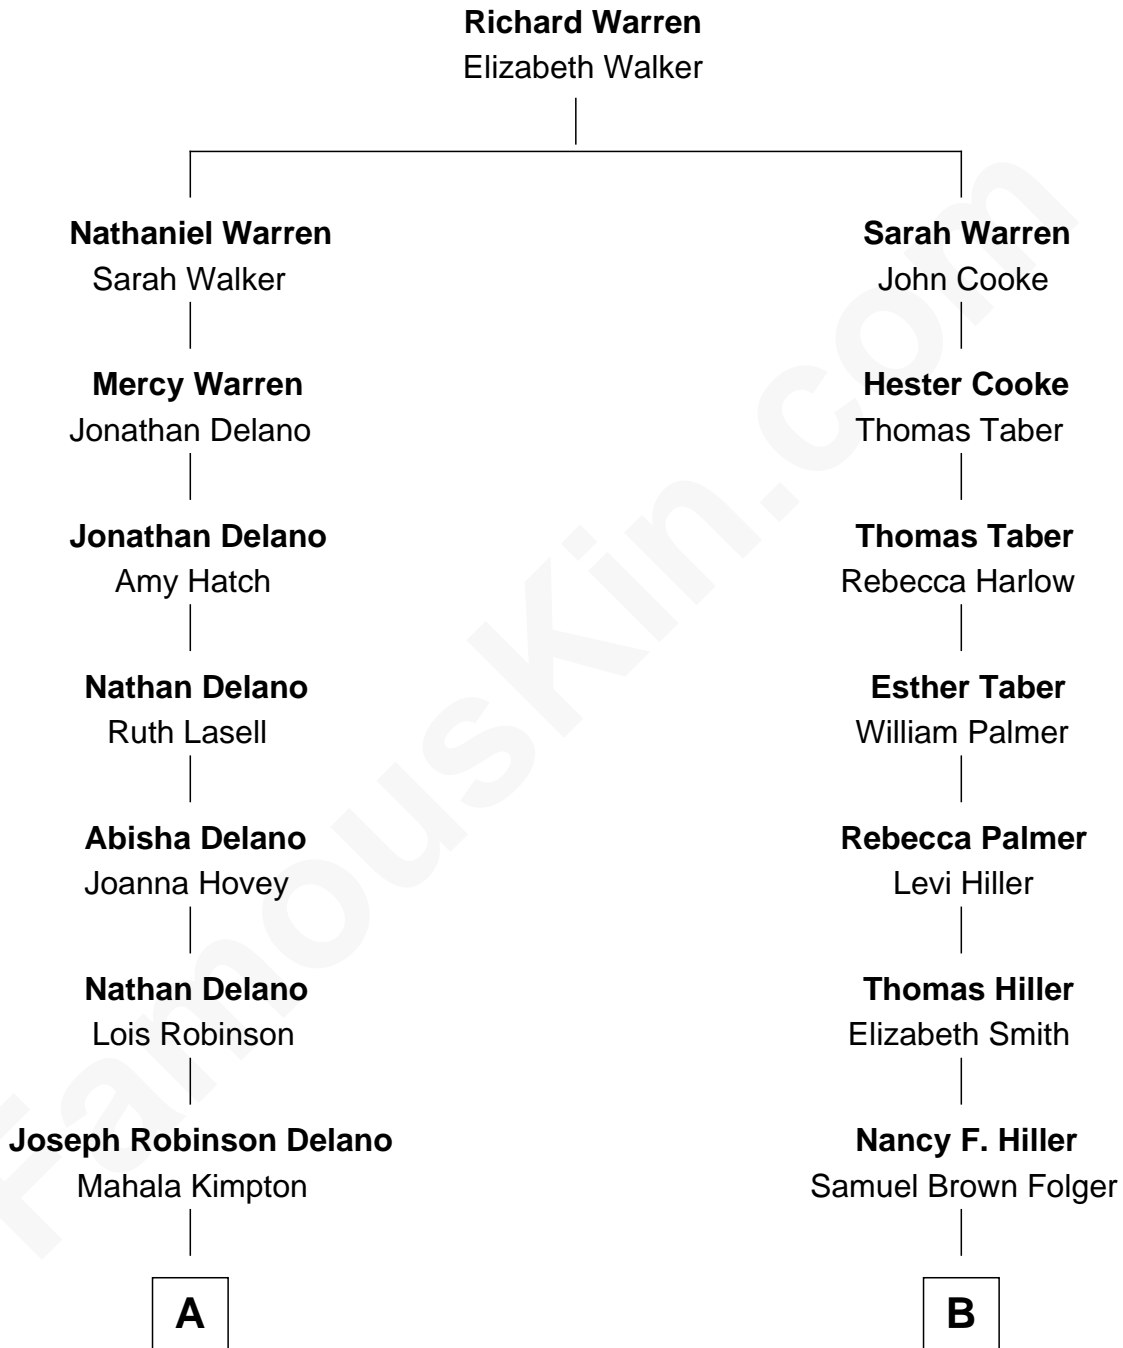

FamousKin.com Relationship Chart of

William Rush Merriam
11th Governor of Minnesota

8th cousin of

Henry Clay Folger

Founder of Folger Shakespeare Library and Chairman of Standard Oil

A

Mahala Kimpton Delano
Col. John Lafayette Merriam

William Rush Merriam
11th Governor of Minnesota

B

Henry Clay Folger
Eliza Jane Clark

Henry Clay Folger
Chairman of Standard Oil

FamousKin.com