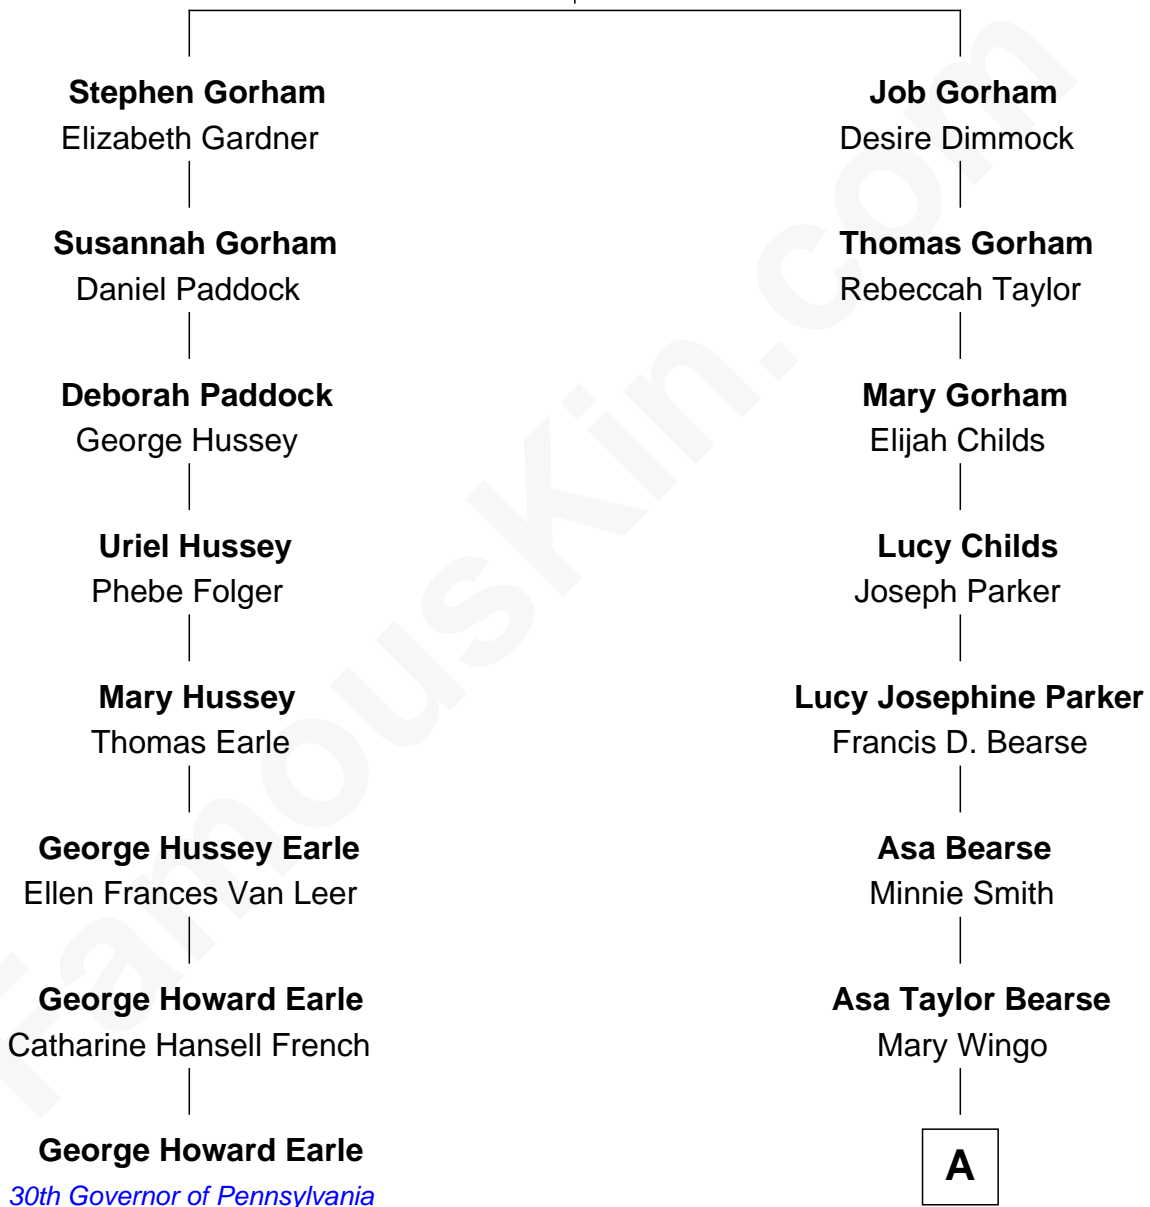

FamousKin.com

Relationship Chart of

George Howard Earle

30th Governor of Pennsylvania

7th cousin 1 time removed of

Amanda Bearse

TV Actress

John Gorham

Mary Otis

A

Danforth Parker Bearse

Ann Armistead

Amanda Bearse

TV Actress

FamousKin.com