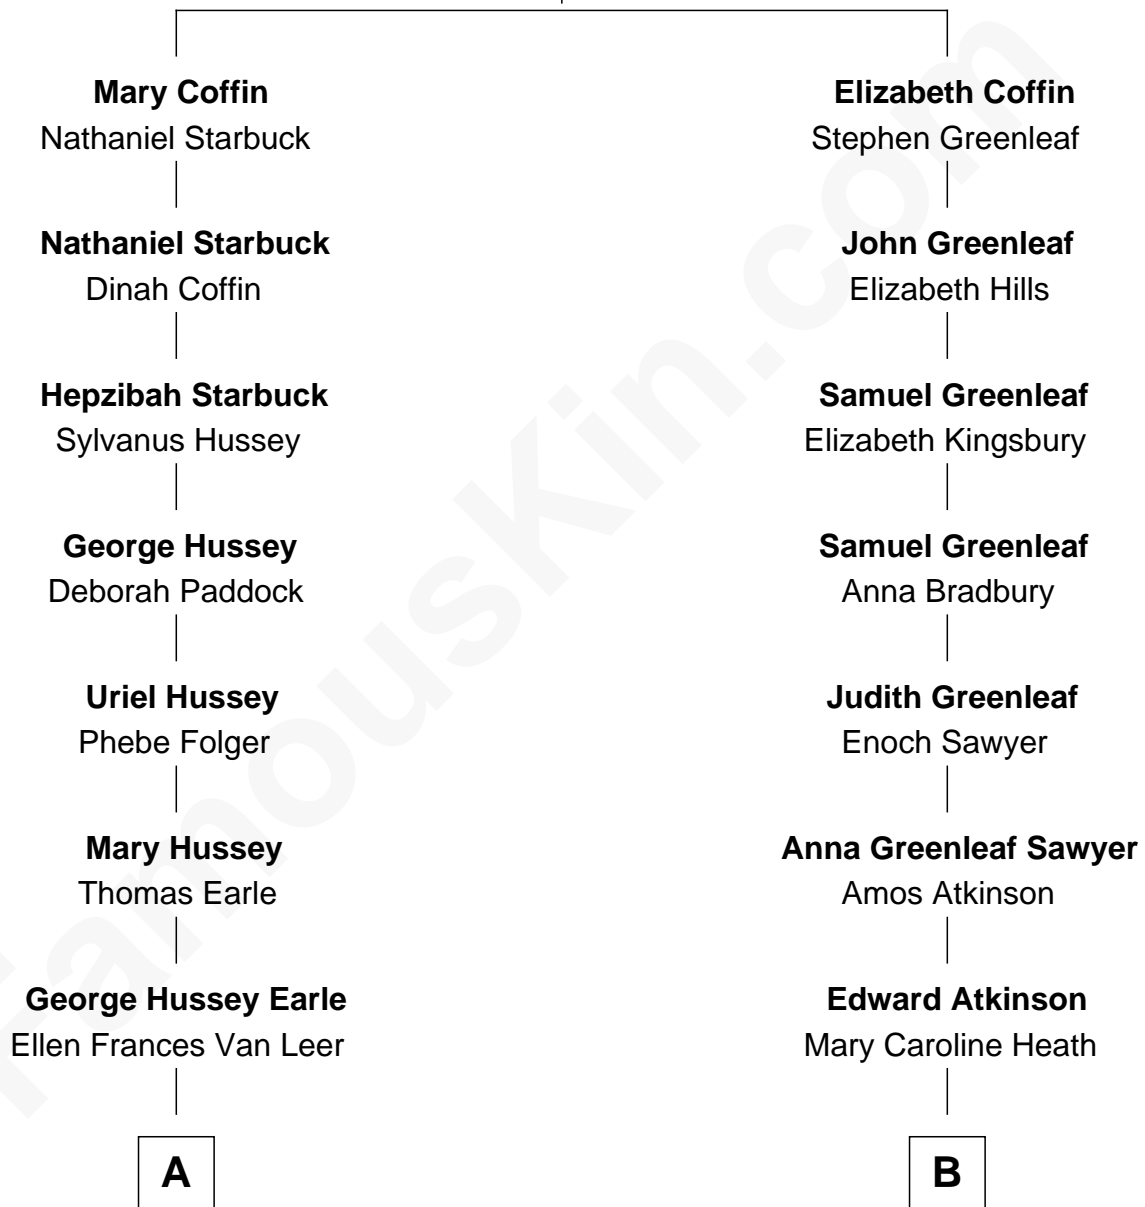

FamousKin.com Relationship Chart of

George Howard Earle

30th Governor of Pennsylvania

8th cousin 1 time removed of

Sam Waterston

Stage, TV and Movie Actor

Tristram Coffin

Dionis Stevens

A

George Howard Earle
Catharine Hansell French

George Howard Earle
30th Governor of Pennsylvania

B

Robert Whitman Atkinson
Ellizabeth Bispham Page

Alice Tucker Atkinson
George Chychele Waterston

Sam Waterston
Stage, TV and Movie Actor