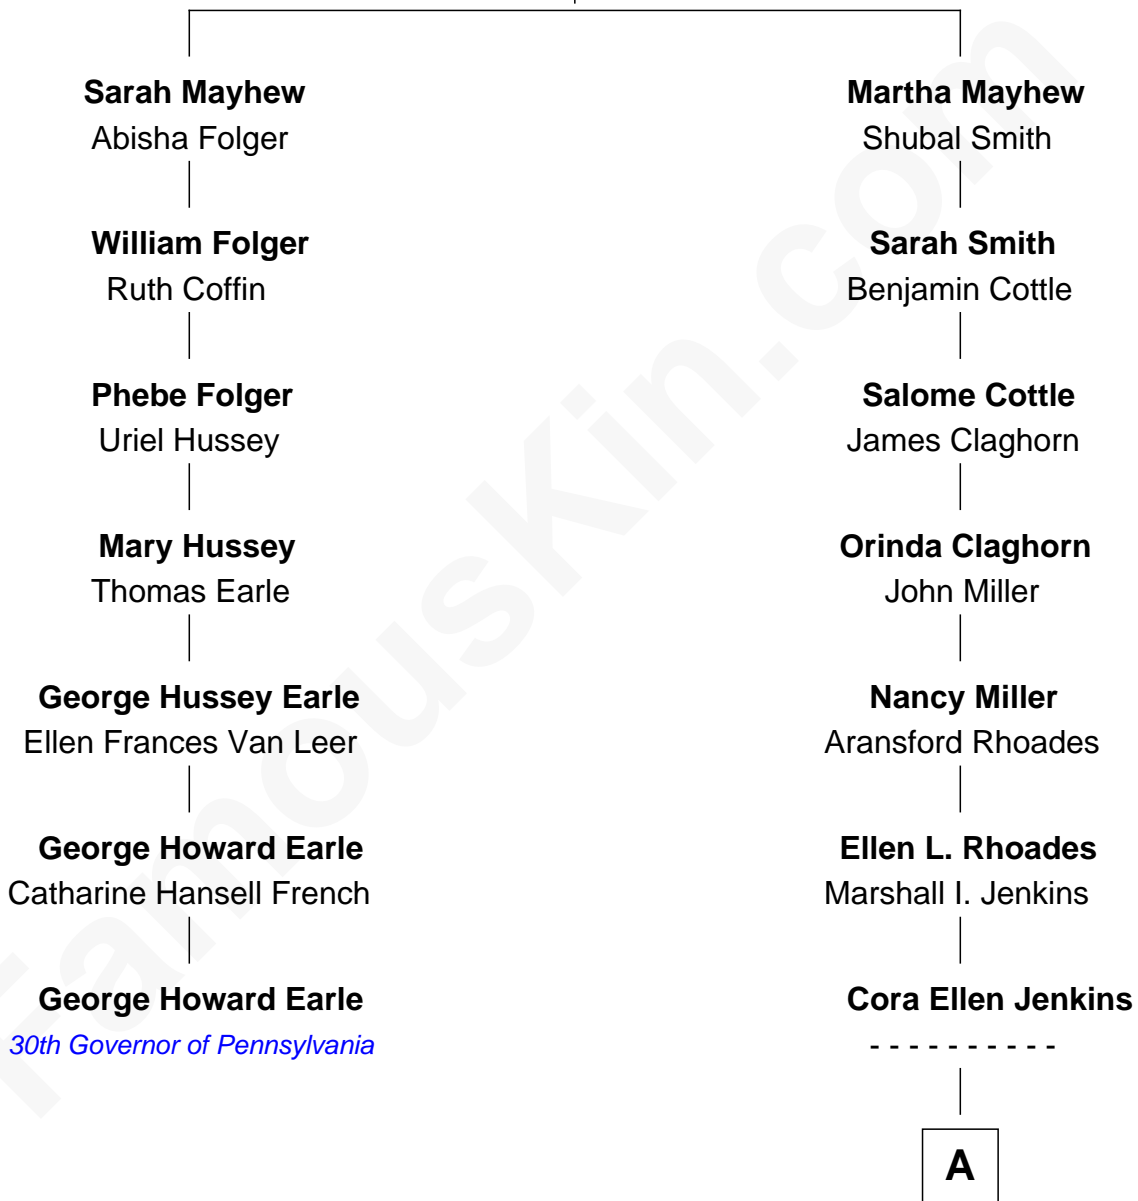

Paine Mayhew

Mary Rankin