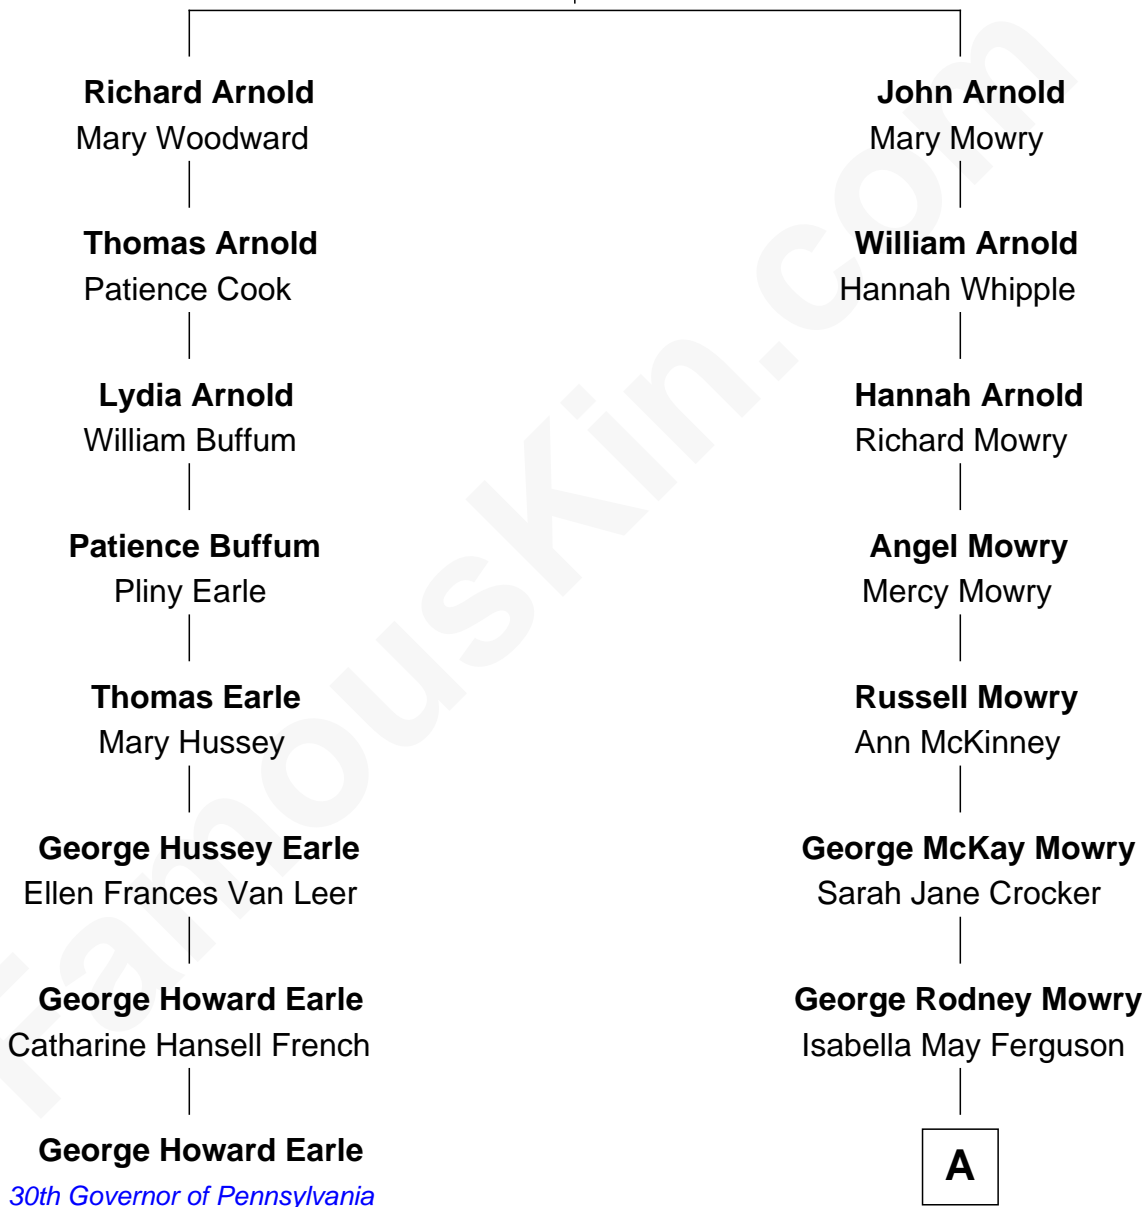

FamousKin.com

Relationship Chart of

George Howard Earle

30th Governor of Pennsylvania

7th cousin 2 times removed of

Tamera Mowry

TV Actress

Richard Arnold

Mary Angell

A

Mahlon Henry Mowry
Bernice I. O'Halloran

Timothy John Mowry
Darlene Renee Flowers

Tamera Mowry
TV Actress

FamousKin.com