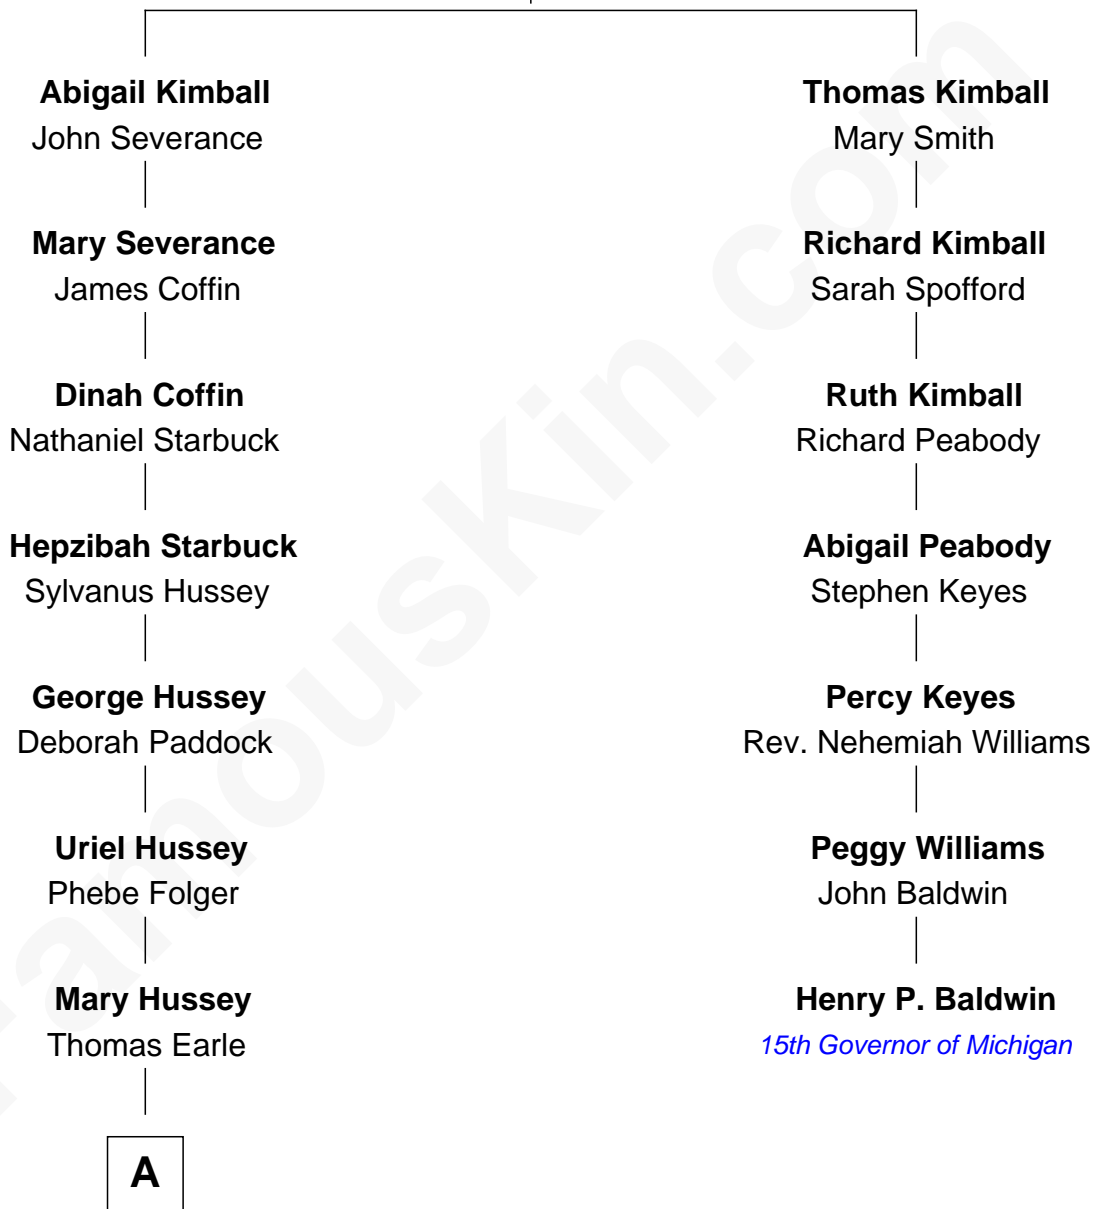

FamousKin.com

Relationship Chart of

George Howard Earle

30th Governor of Pennsylvania

6th cousin 3 times removed of

Henry P. Baldwin

15th Governor of Michigan

Richard Kimball

Ursula Scott

A

George Hussey Earle
Ellen Frances Van Leer

George Howard Earle
Catharine Hansell French

George Howard Earle
30th Governor of Pennsylvania

FamousKin.com