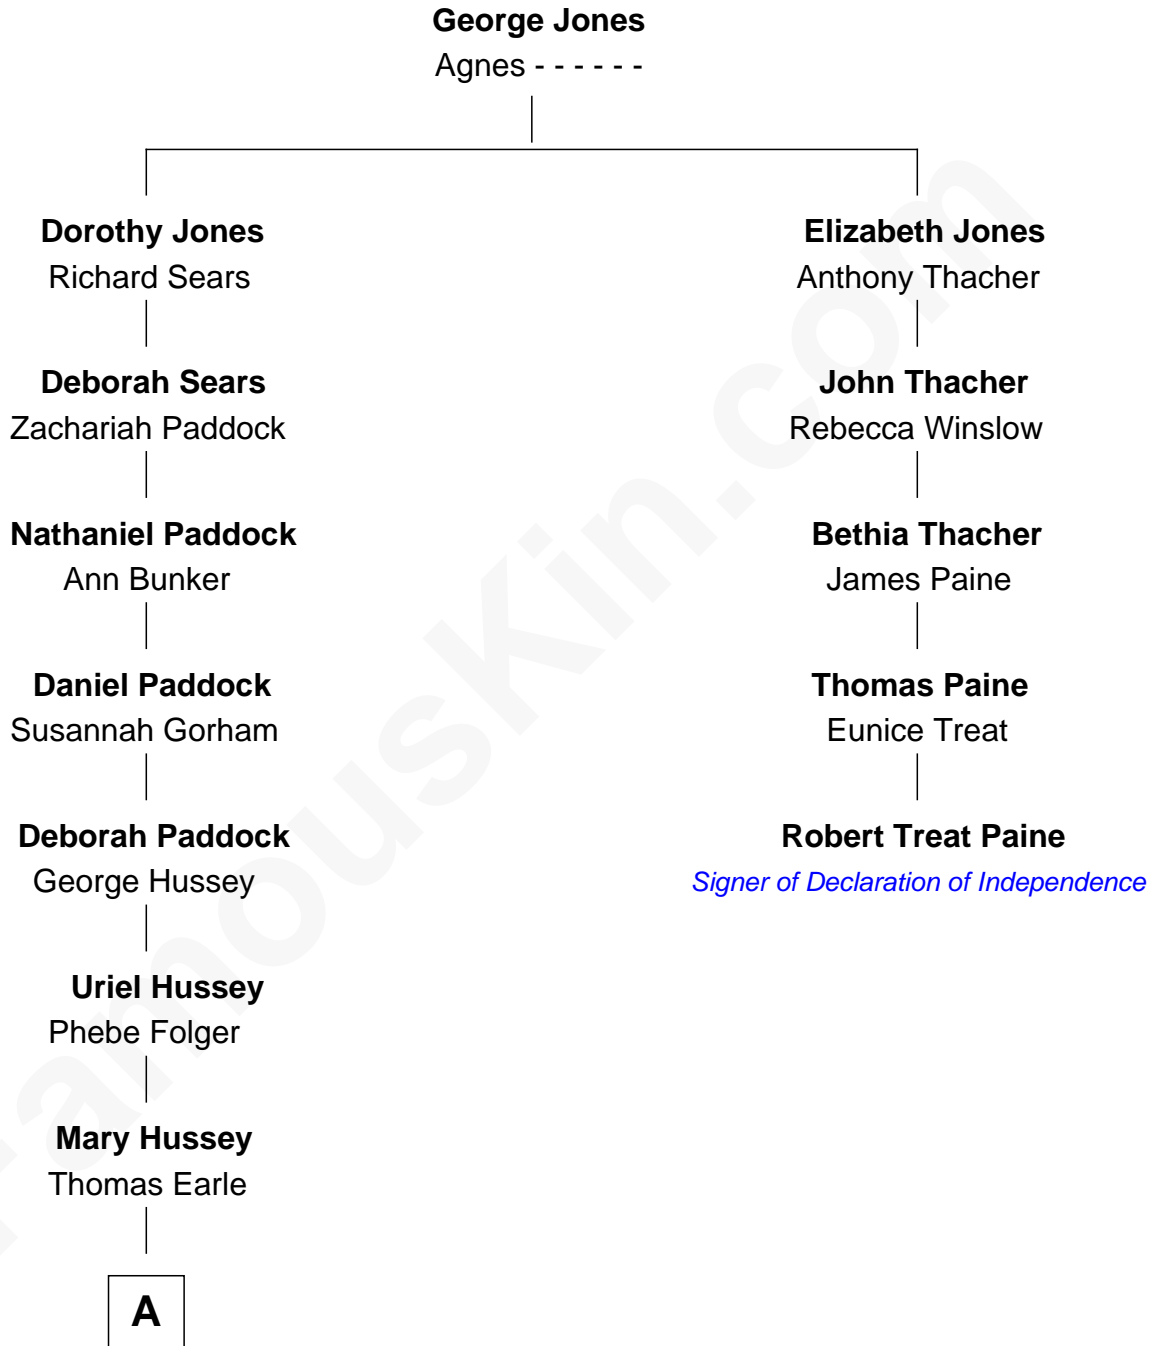

FamousKin.com

Relationship Chart of

George Howard Earle

30th Governor of Pennsylvania

4th cousin 5 times removed of

Robert Treat Paine

Signer of the Declaration of Independence

A

George Hussey Earle
Ellen Frances Van Leer

George Howard Earle
Catharine Hansell French

George Howard Earle
30th Governor of Pennsylvania

FamousKin.com