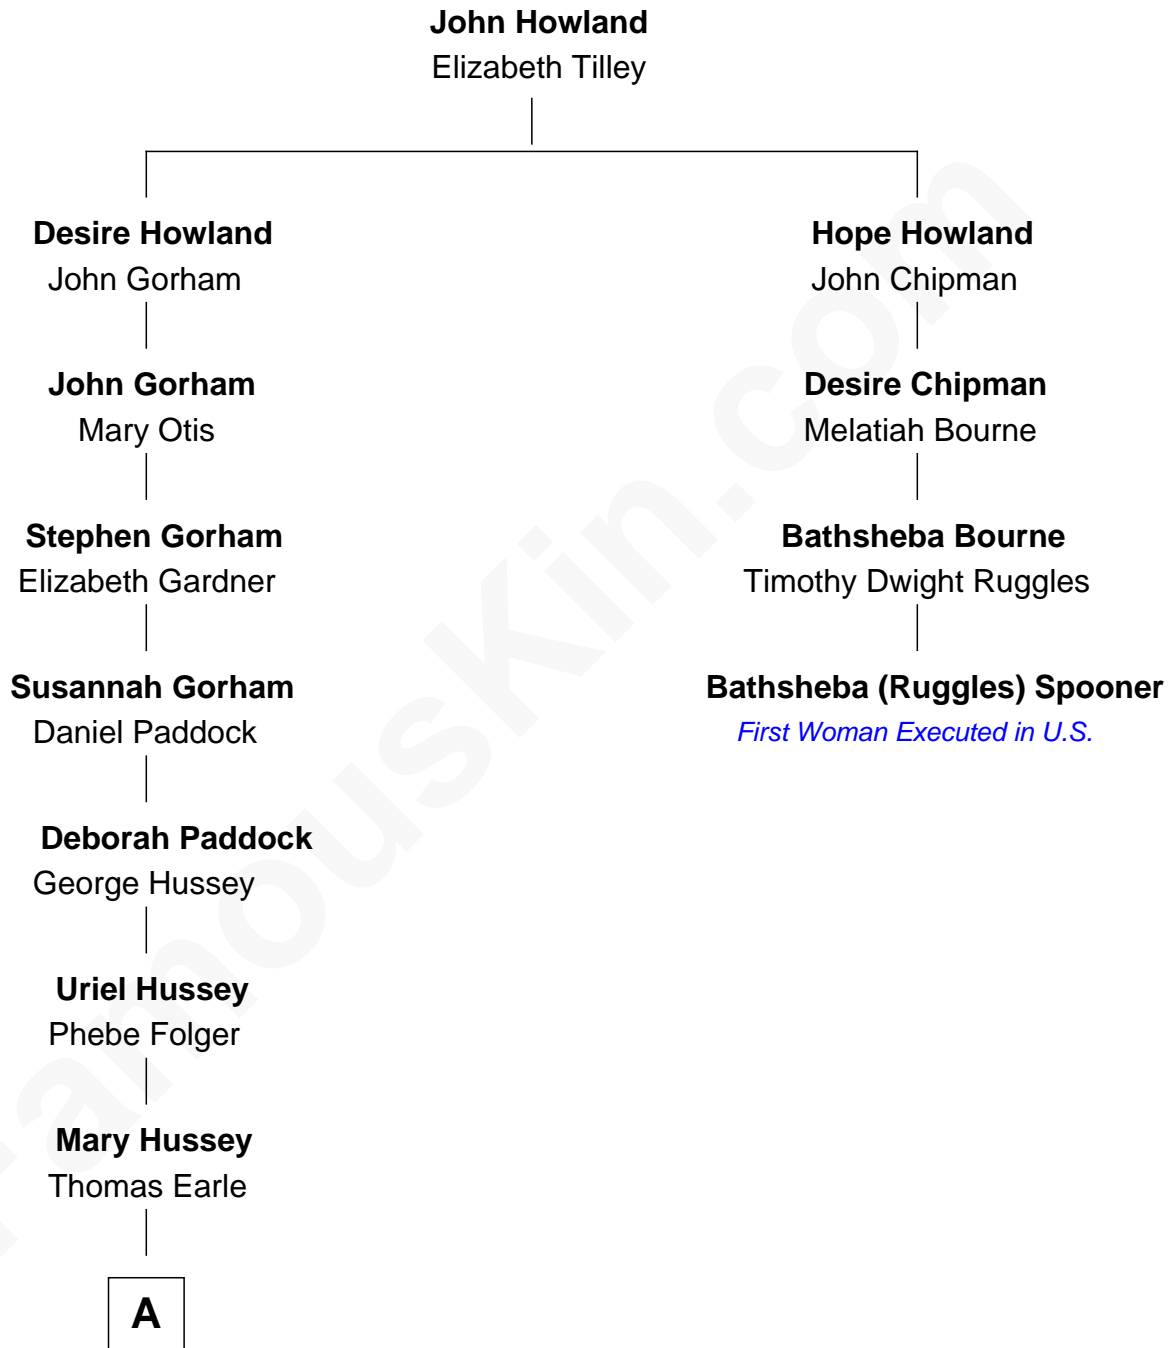

FamousKin.com

Relationship Chart of

George Howard Earle

30th Governor of Pennsylvania

3rd cousin 6 times removed of

Bathsheba (Ruggles) Spooner

First woman executed for murder in U.S. by non-British government

A

George Hussey Earle
Ellen Frances Van Leer

George Howard Earle
Catharine Hansell French

George Howard Earle
30th Governor of Pennsylvania

FamousKin.com