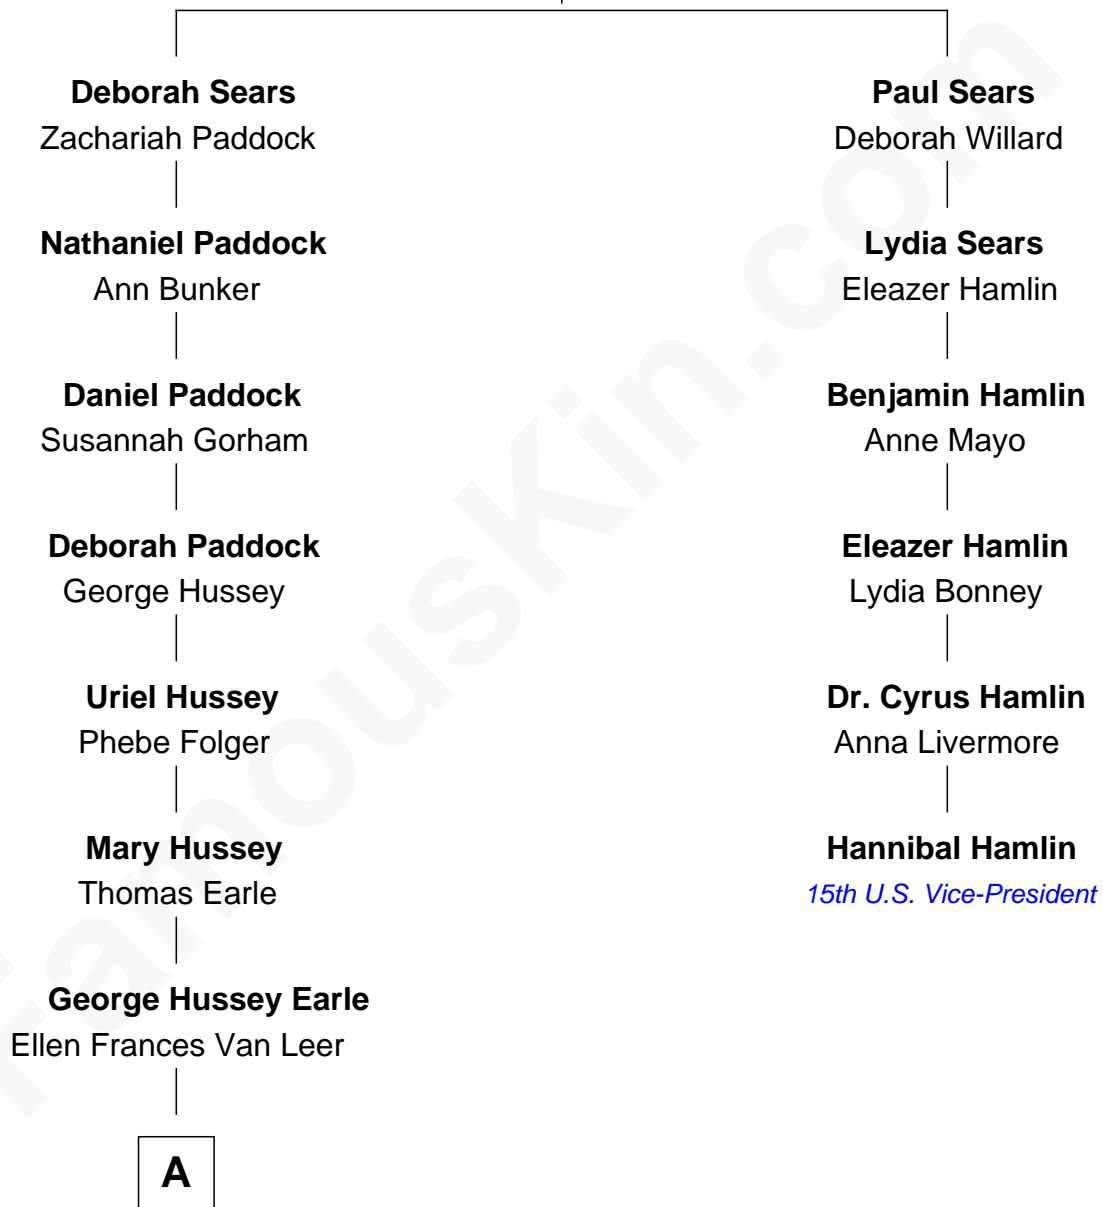

FamousKin.com

Relationship Chart of

George Howard Earle

30th Governor of Pennsylvania

5th cousin 3 times removed of

Hannibal Hamlin

15th U.S. Vice-President

Richard Sears

Dorothy Jones

A

George Howard Earle
Catharine Hansell French

George Howard Earle
30th Governor of Pennsylvania

FamousKin.com