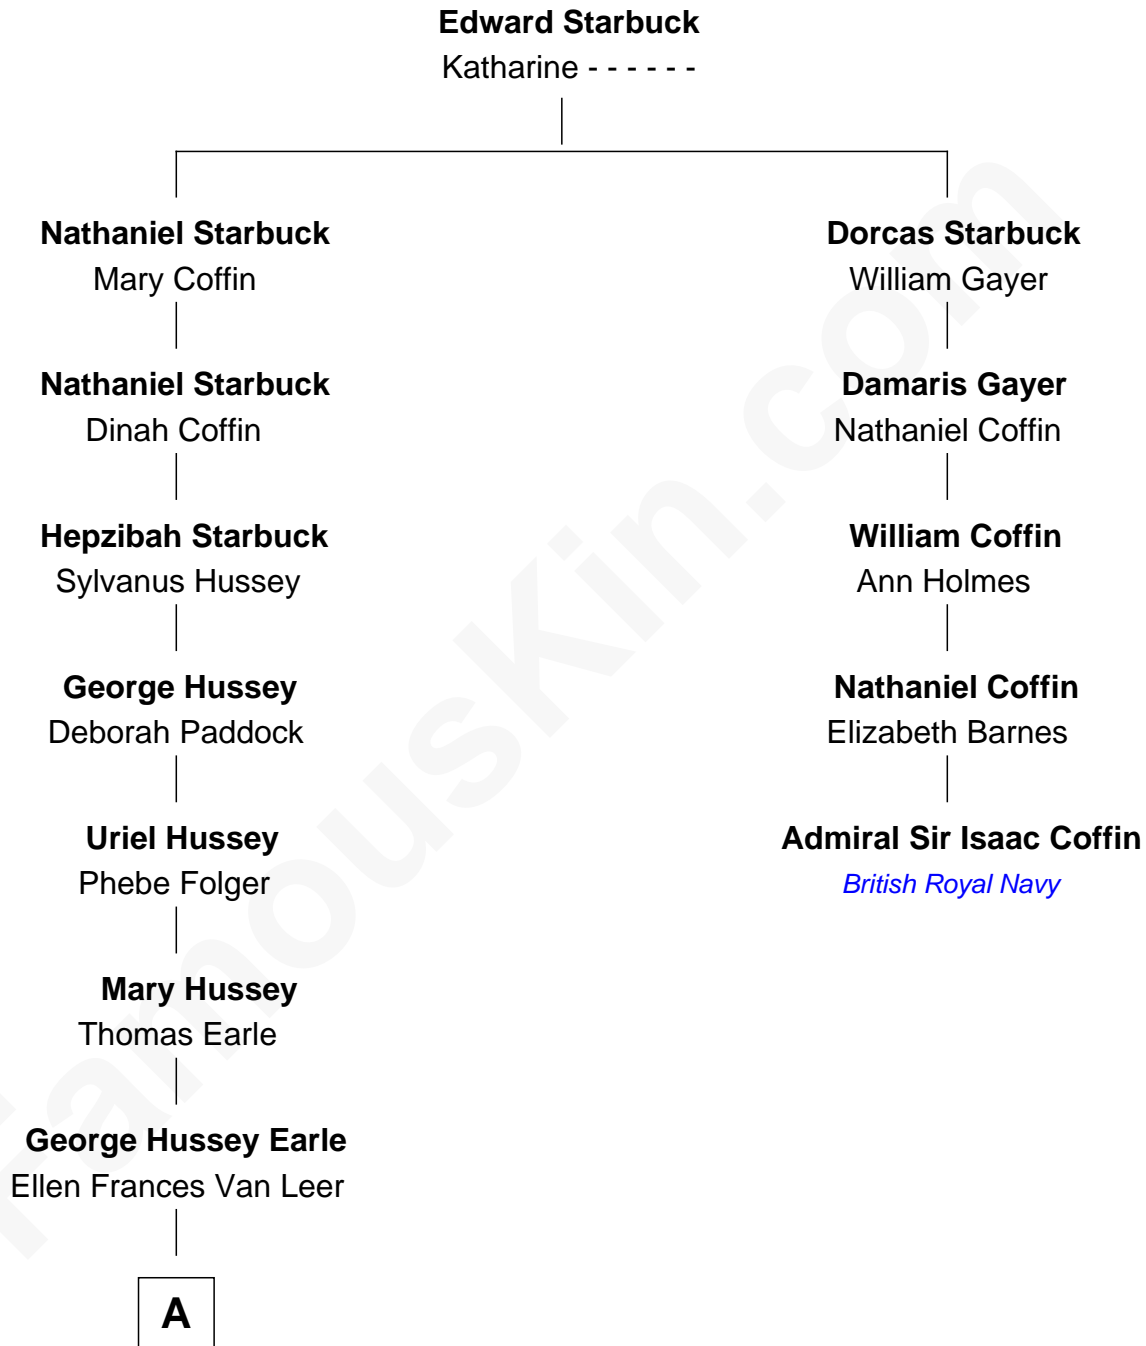

FamousKin.com

Relationship Chart of

George Howard Earle

30th Governor of Pennsylvania

4th cousin 4 times removed of

Admiral Sir Isaac Coffin

British Royal Navy

A

George Howard Earle
Catharine Hansell French

George Howard Earle
30th Governor of Pennsylvania

FamousKin.com