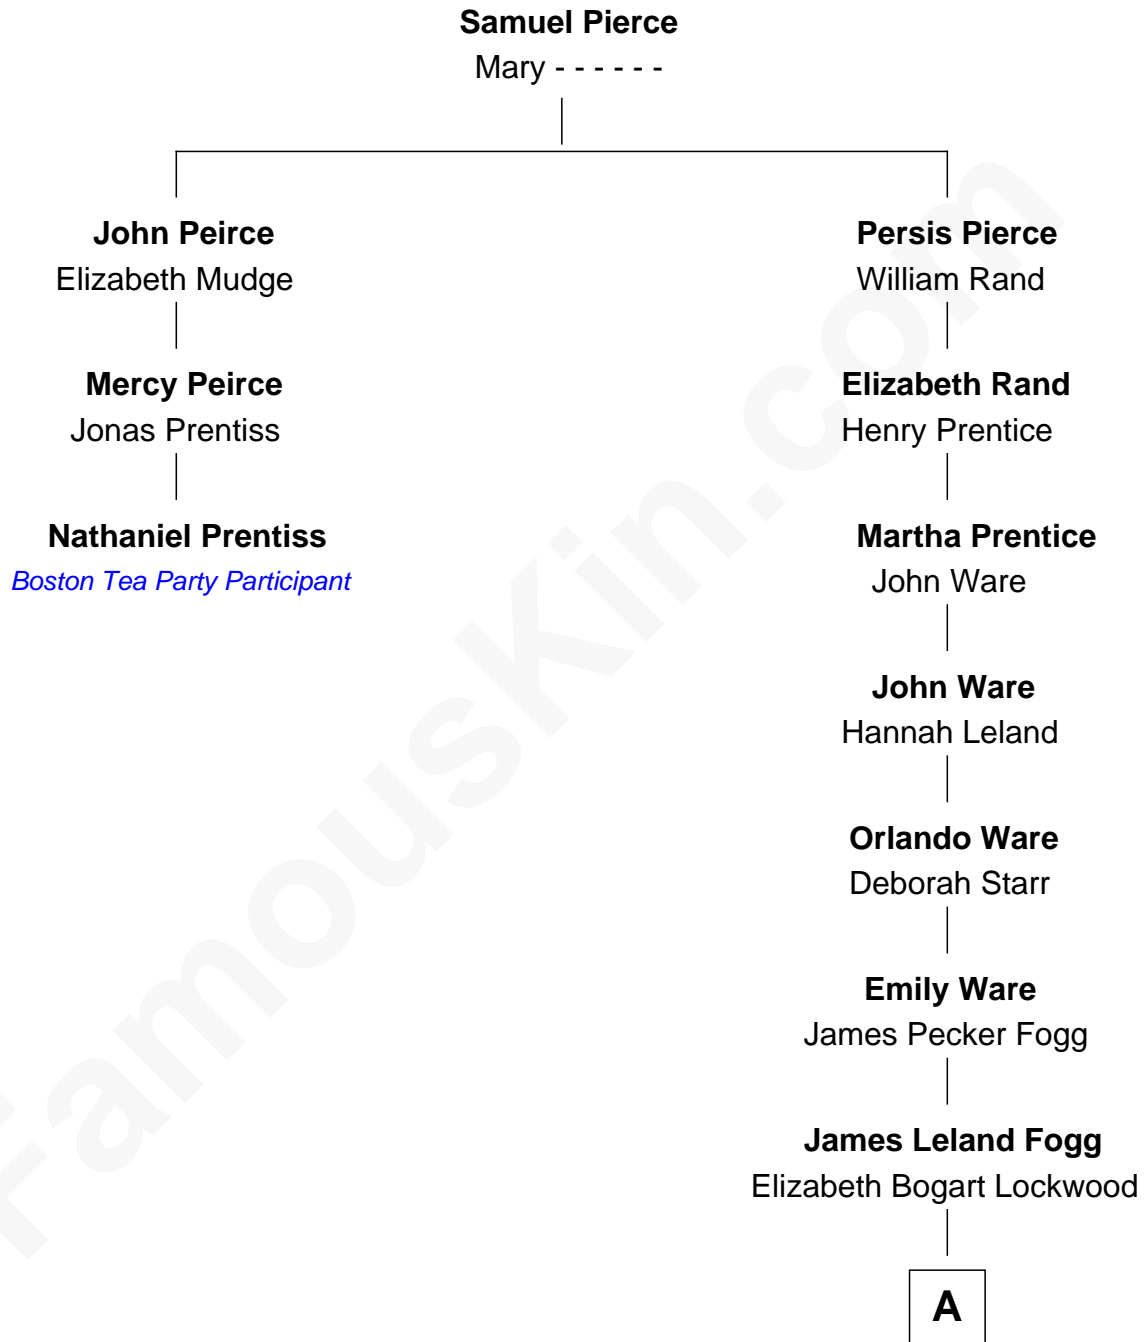

## Relationship Chart of

### Nathaniel Prentiss

*Boston Tea Party Participant*

2nd cousin 6 times removed of

**Margaret Mead**

*Cultural Anthropologist*

FamousKin.com