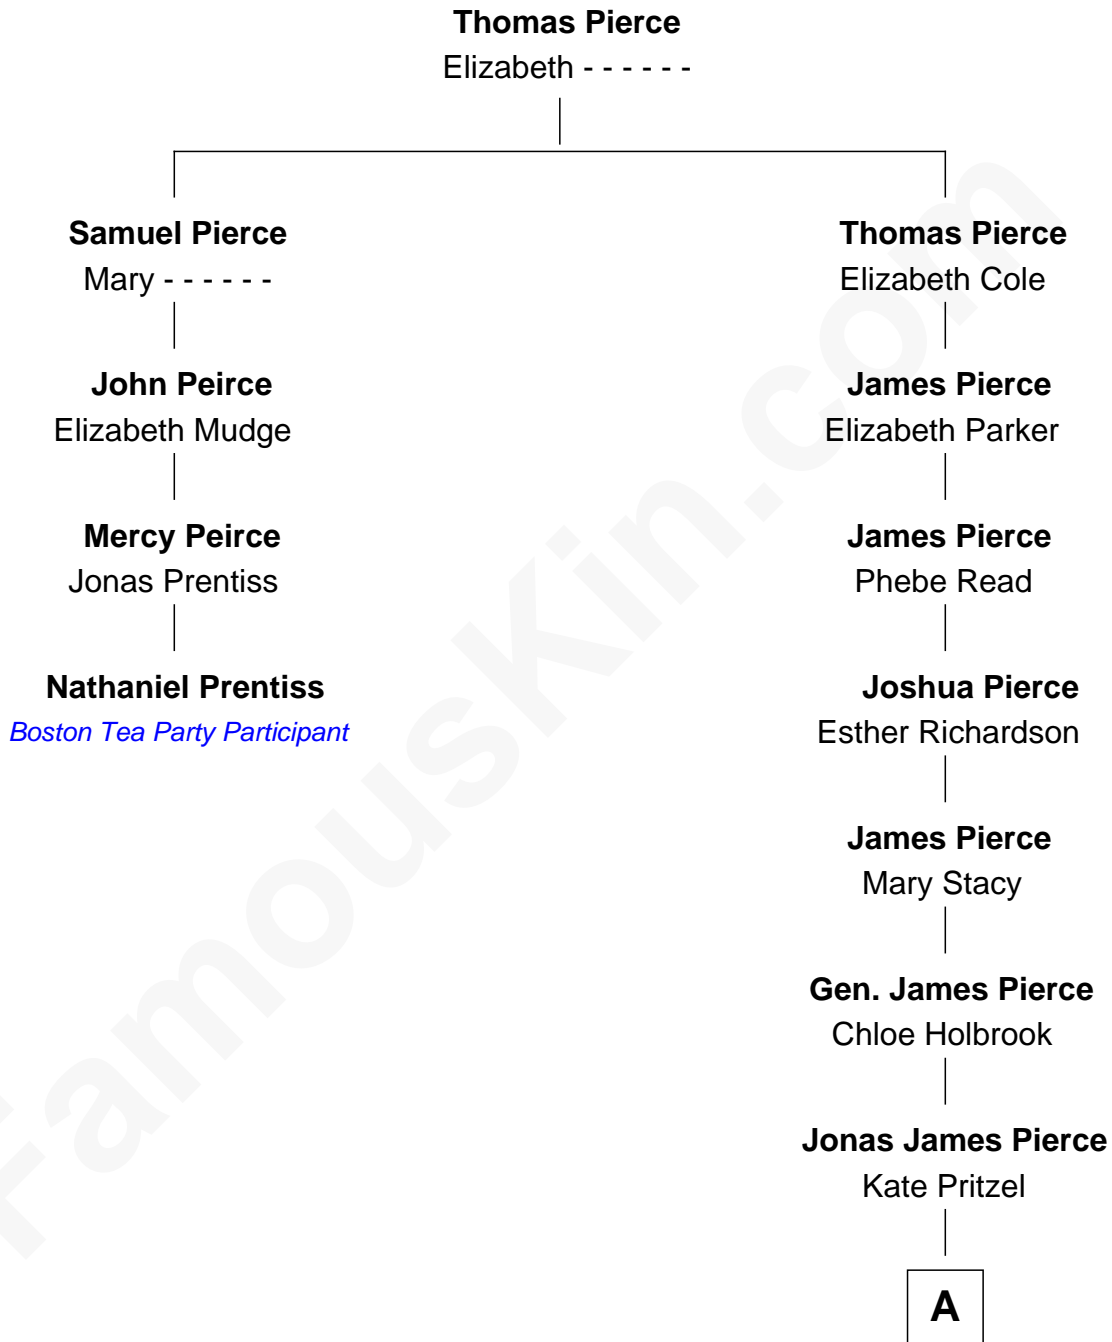

FamousKin.com

Relationship Chart of

Nathaniel Prentiss

Boston Tea Party Participant

3rd cousin 6 times removed of

Barbara (Pierce) Bush

First Lady of President George H.W. Bush