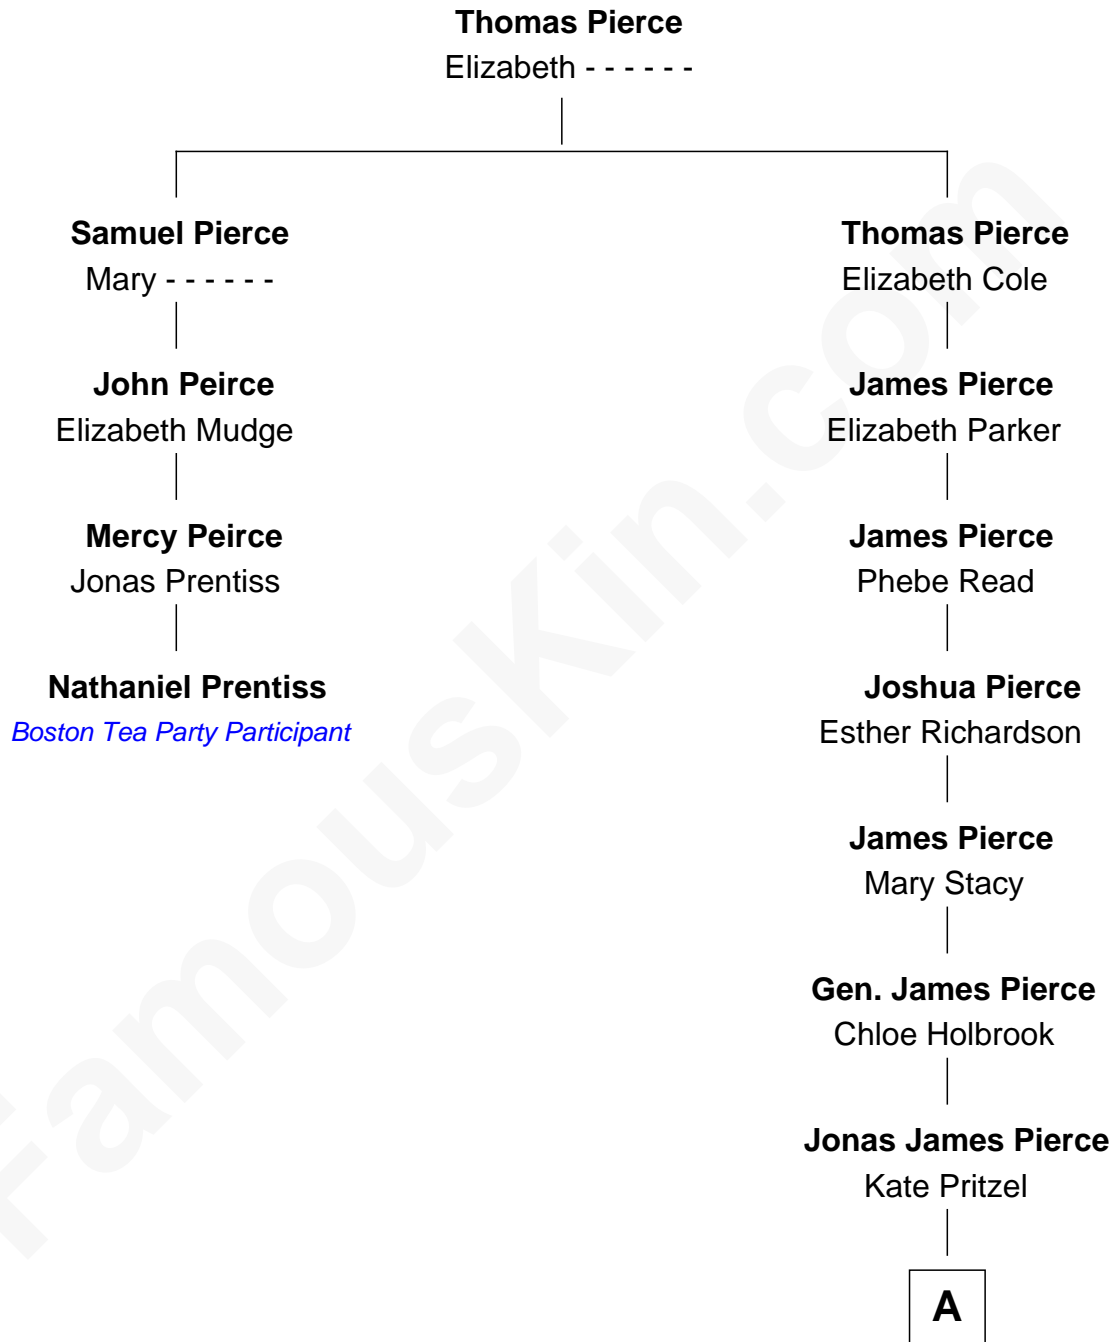

FamousKin.com

Relationship Chart of

Nathaniel Prentiss

Boston Tea Party Participant

3rd cousin 7 times removed of

George W. Bush

43rd U.S. President

A

—
Scott Pierce

Mabel Marvin
—

Marvin Pierce

Pauline Robinson
—

Barbara Pierce

George Herbert Walker Bush
—

George W. Bush

43rd U.S. President