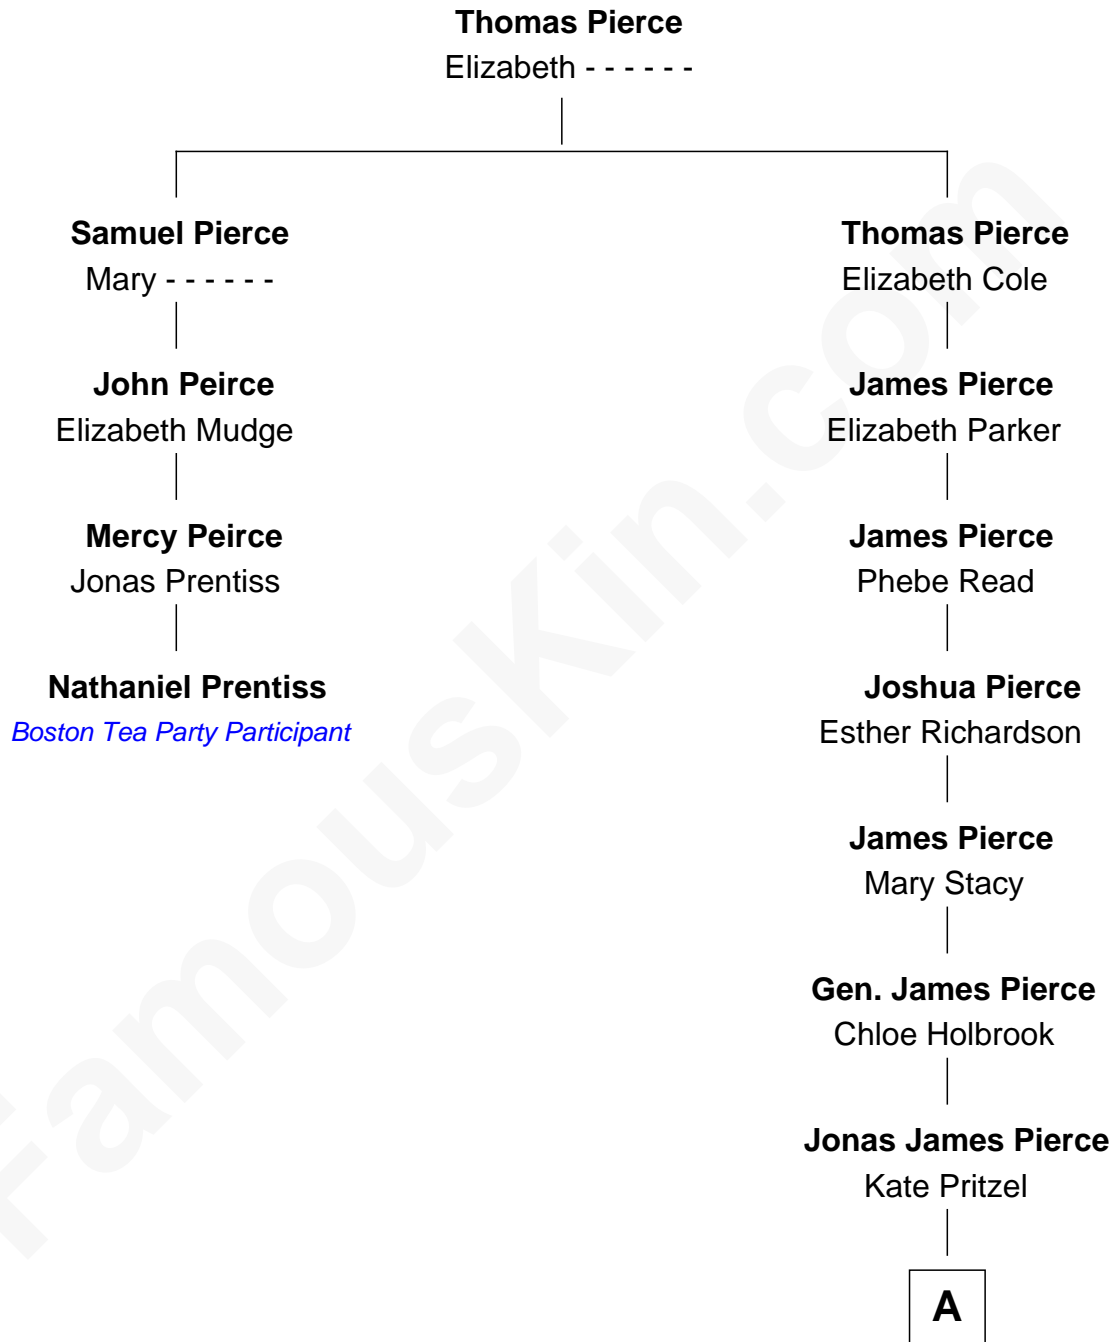

FamousKin.com

Relationship Chart of

Nathaniel Prentiss

Boston Tea Party Participant

3rd cousin 7 times removed of

Jeb Bush

43rd Governor of Florida

A

|
Scott Pierce

Mabel Marvin

|
Marvin Pierce

Pauline Robinson

|
Barbara Pierce

George Herbert Walker Bush

|
Jeb Bush

43rd Governor of Florida