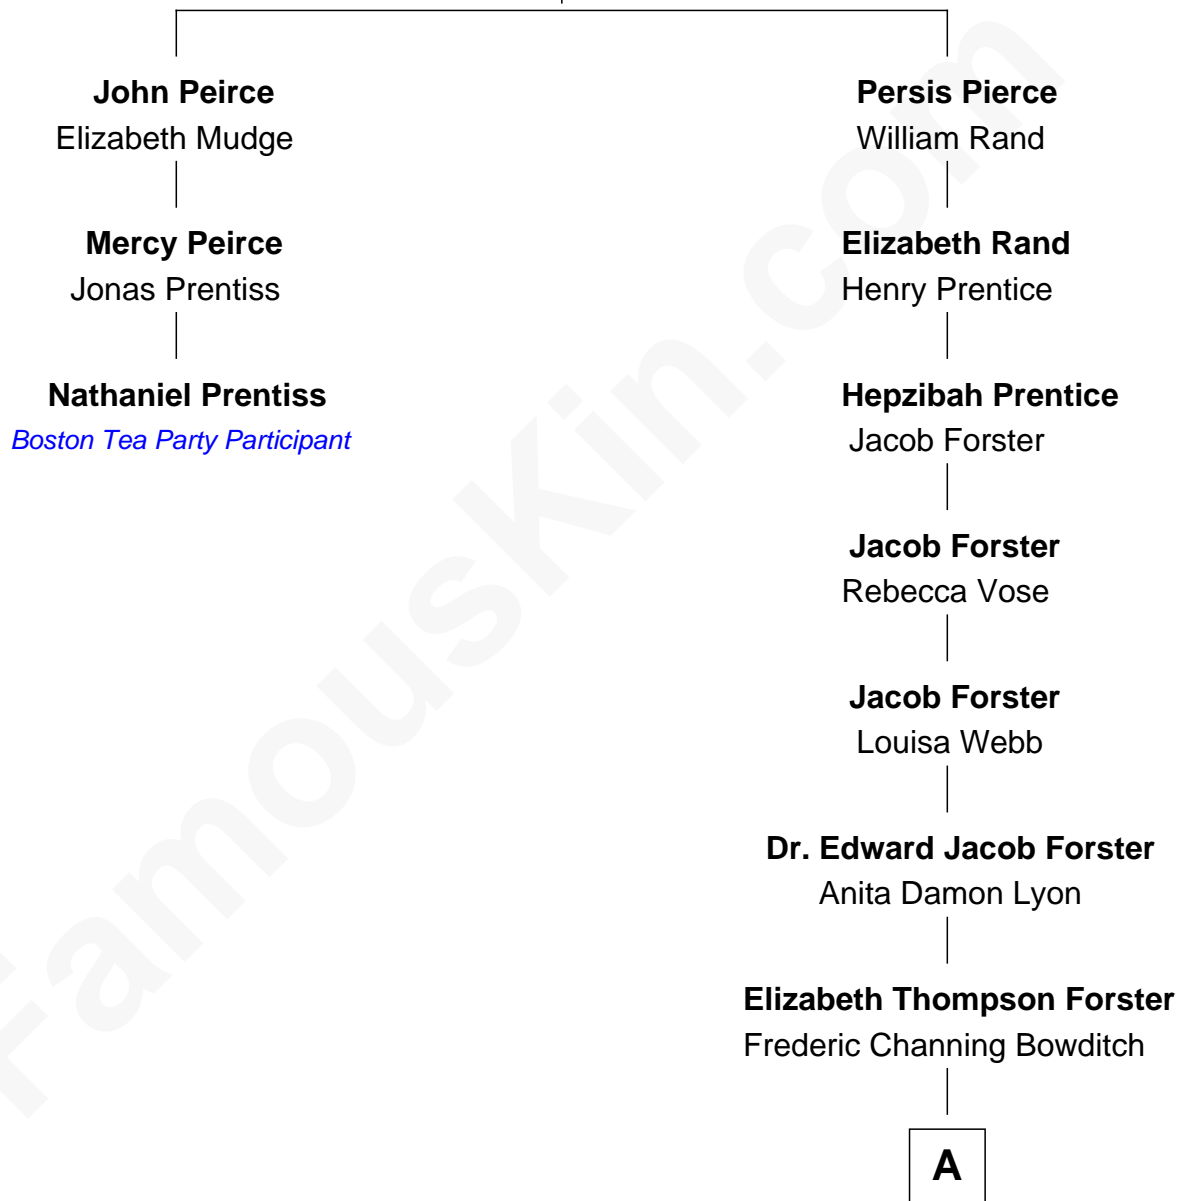

FamousKin.com

Relationship Chart of

Nathaniel Prentiss

Boston Tea Party Participant

2nd cousin 7 times removed of

James Spader

TV and Movie Actor

Samuel Pierce

Mary - - - - -

A

Elizabeth Higginson Bowditch

James Randall Fraser

Jean Fraser

Stoddard Greenwood Spader

James Spader

TV and Movie Actor