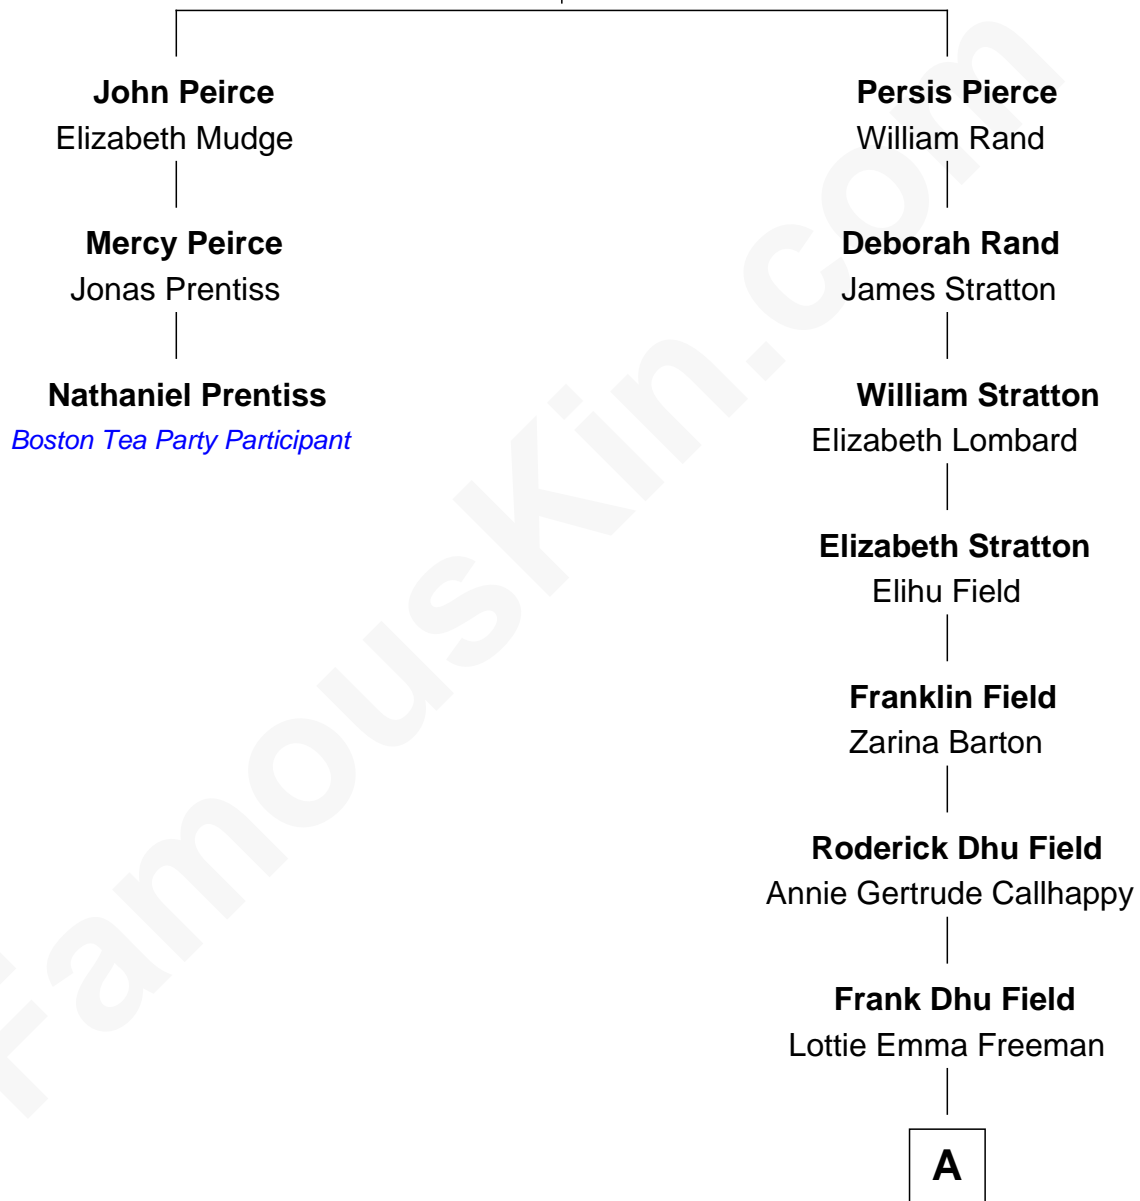

FamousKin.com

Relationship Chart of

Nathaniel Prentiss

Boston Tea Party Participant

2nd cousin 8 times removed of

Mizuo Peck

TV and Movie Actress

Samuel Pierce

Mary - - - - -

A

Freeman Rodic Field
Agnes Frances Heughins

Barbara Field
Laurence Tolles Peck

George Leete Peck
Sanae Mizusawa

Mizuo Peck
TV and Movie Actress