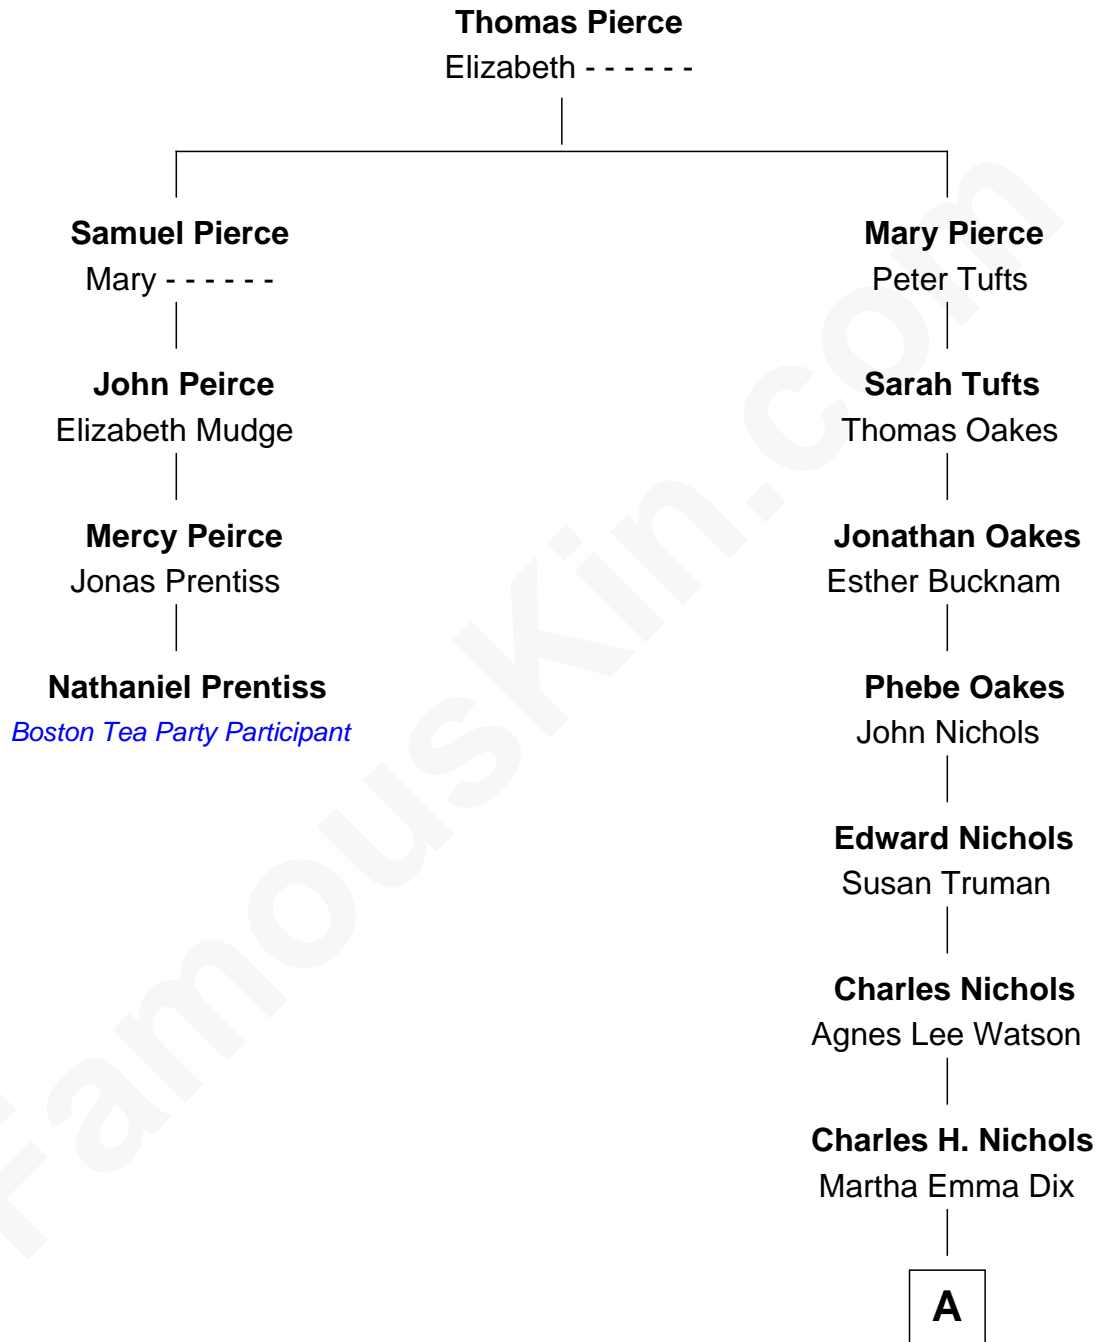

## Relationship Chart of

### Nathaniel Prentiss

*Boston Tea Party Participant*

3rd cousin 7 times removed of

**John Cena**

*Movie Actor and WWE Pro Wrestler*

**A**

Charles Nichols  
Julia Ellen Skelton

Natalie Nichols  
Ulysses John Lupien