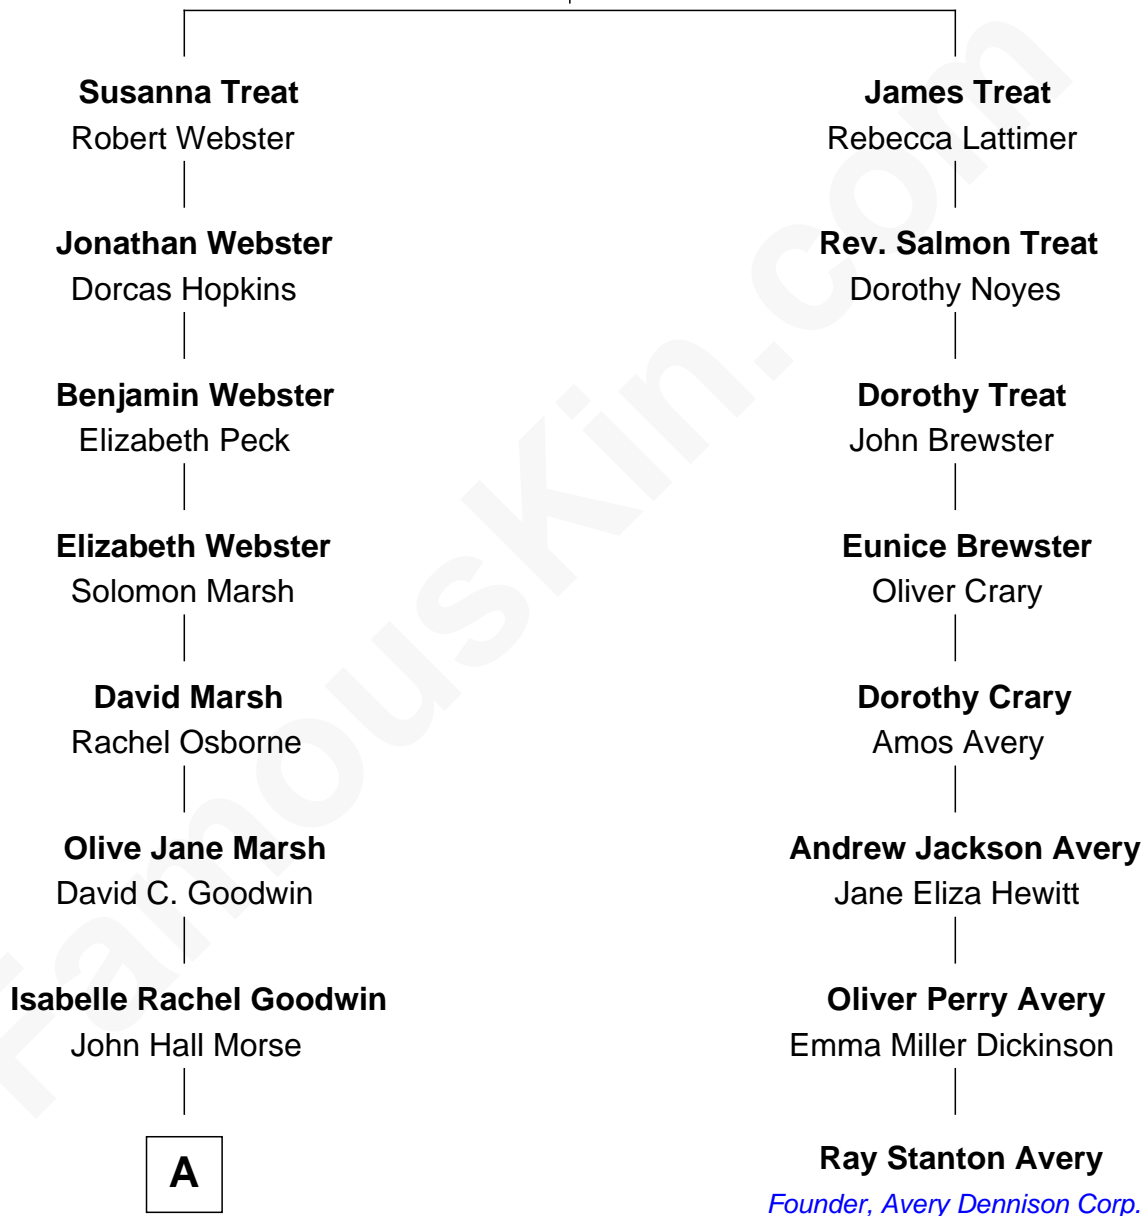

FamousKin.com Relationship Chart of

Joe Keery

TV and Movie Actor

7th cousin 4 times removed of

Ray Stanton Avery

Founder, Avery Dennison Corp.

Richard Treat

Alice Gaylord

A

—
Anna Lucretia Morse

Paul Haney

—
John Thomas Haney

Virginia Mae Holmes

—
Susan Rae Haney

Robert McClellan Barger

—
Nina Rae Barger