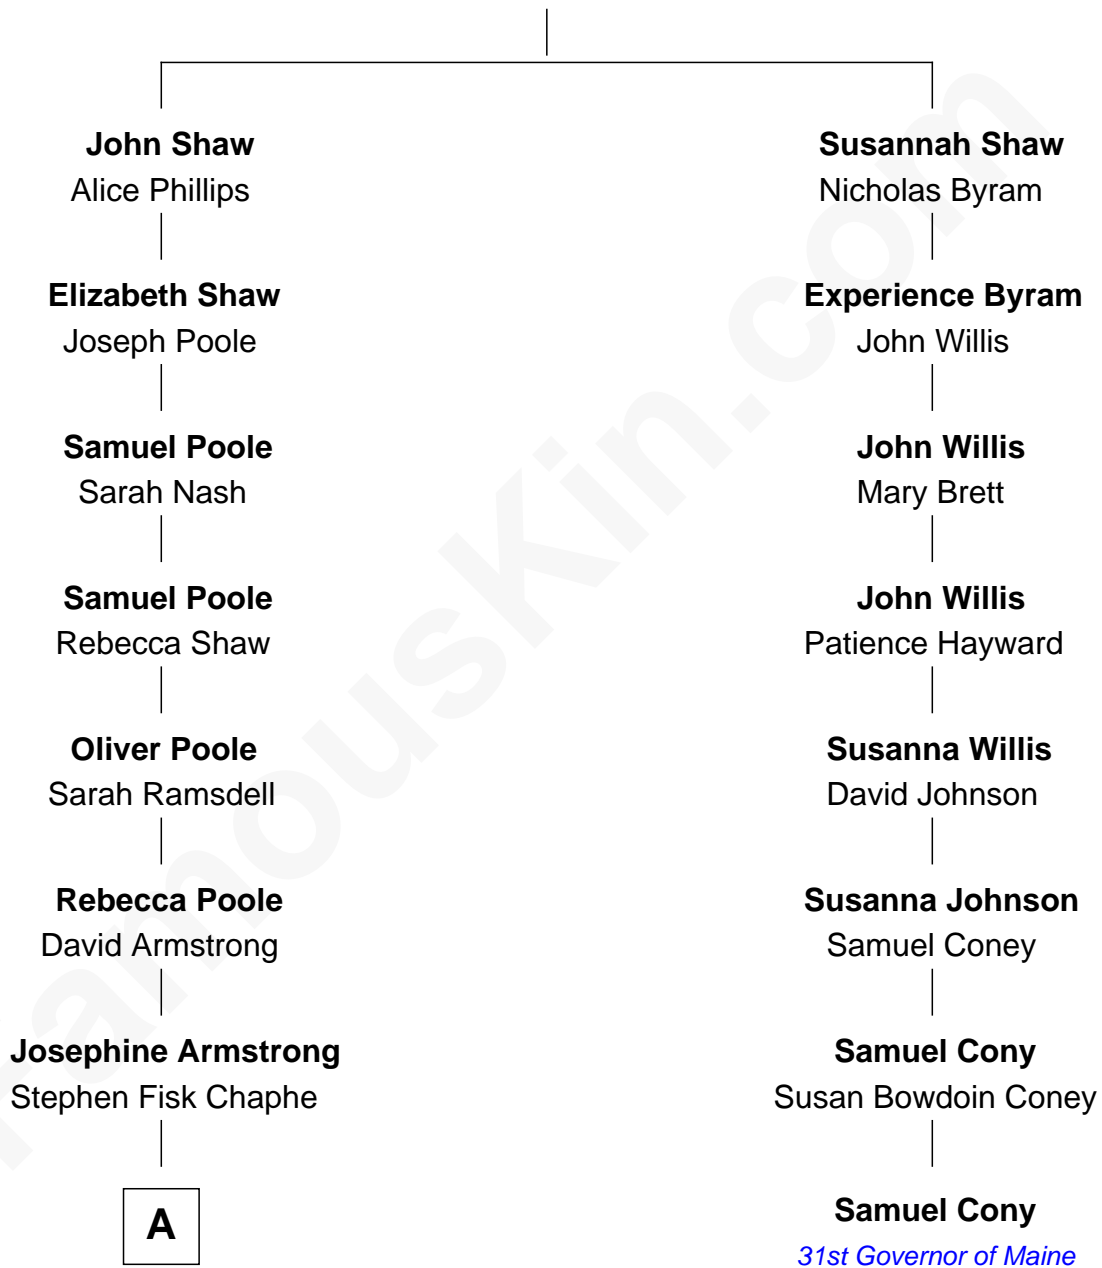

# FamousKin.com Relationship Chart of

**Joe Keery**

*TV and Movie Actor*

7th cousin 5 times removed of

**Samuel Cony**

*31st Governor of Maine*

**Abraham Shaw**

Bridget Best

**A**

—  
**Ellen Chaphe**  
Irwin Allen Forte

—  
**Eileen Muguette Forte**  
Dr. David Lincoln Edwards

—  
**Bronwen Forte Edwards**  
Thomas Russell Keery

—  
**Thomas David Keery**  
Constance M. Fitzgerald

—  
**David Grover Keery**  
Nina Rae Barger

—  
**Joe Keery**  
*TV and Movie Actor*