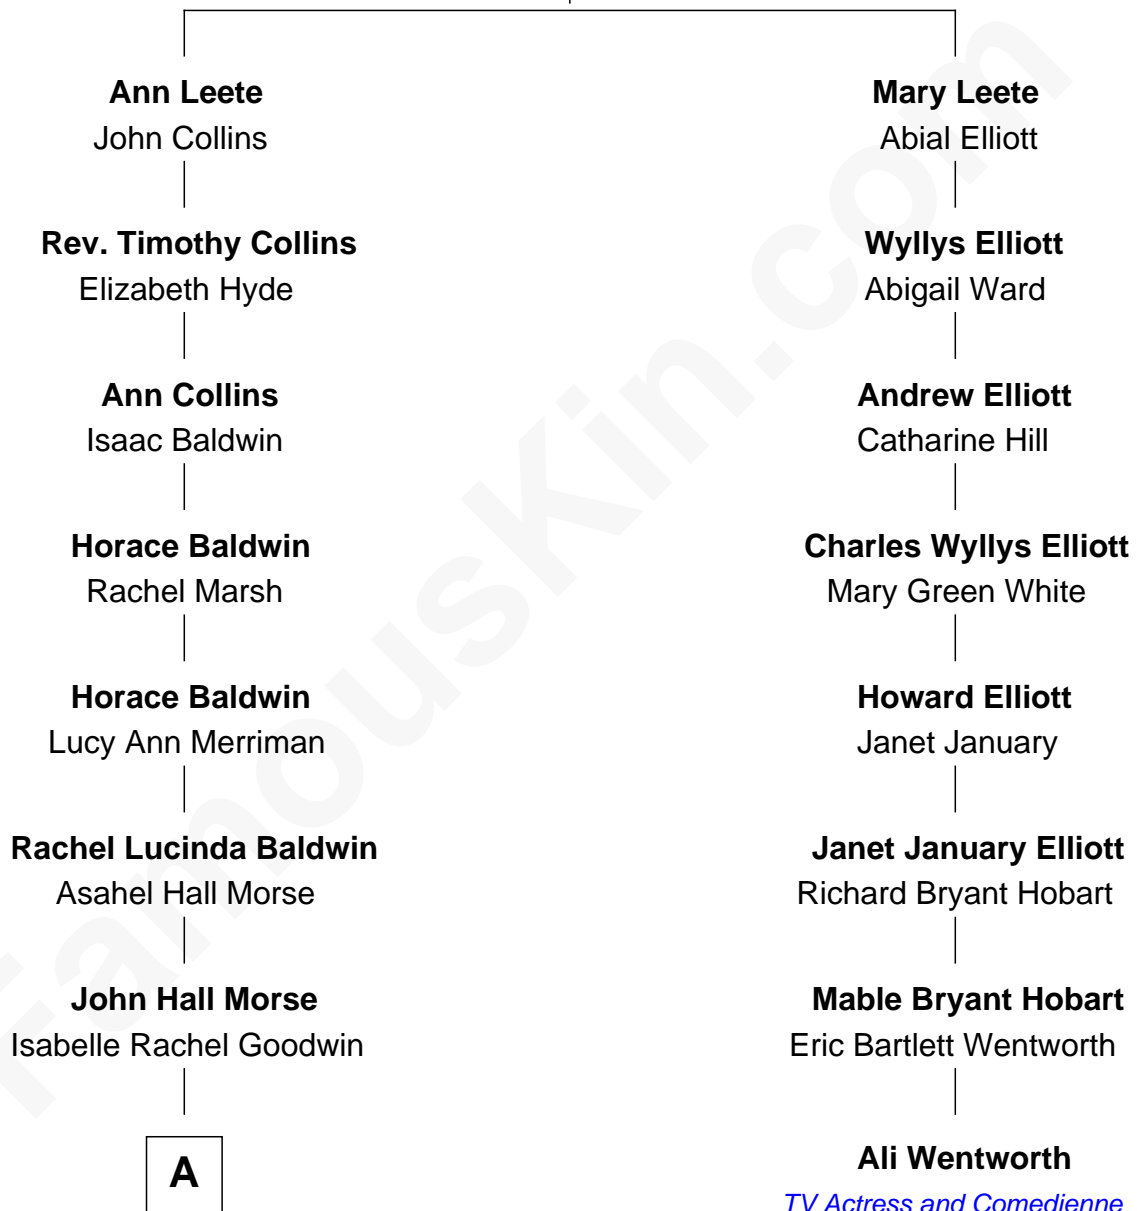

# FamousKin.com Relationship Chart of

**Joe Keery**

*TV and Movie Actor*

7th cousin 4 times removed of

**Ali Wentworth**

*TV Actress and Comedienne*

**John Leete**  
Mary Chittenden

**A**

—  
**Anna Lucretia Morse**

Paul Haney

—  
**John Thomas Haney**

Virginia Mae Holmes

—  
**Susan Rae Haney**

Robert McClellan Barger

—  
**Nina Rae Barger**

David Grover Keery