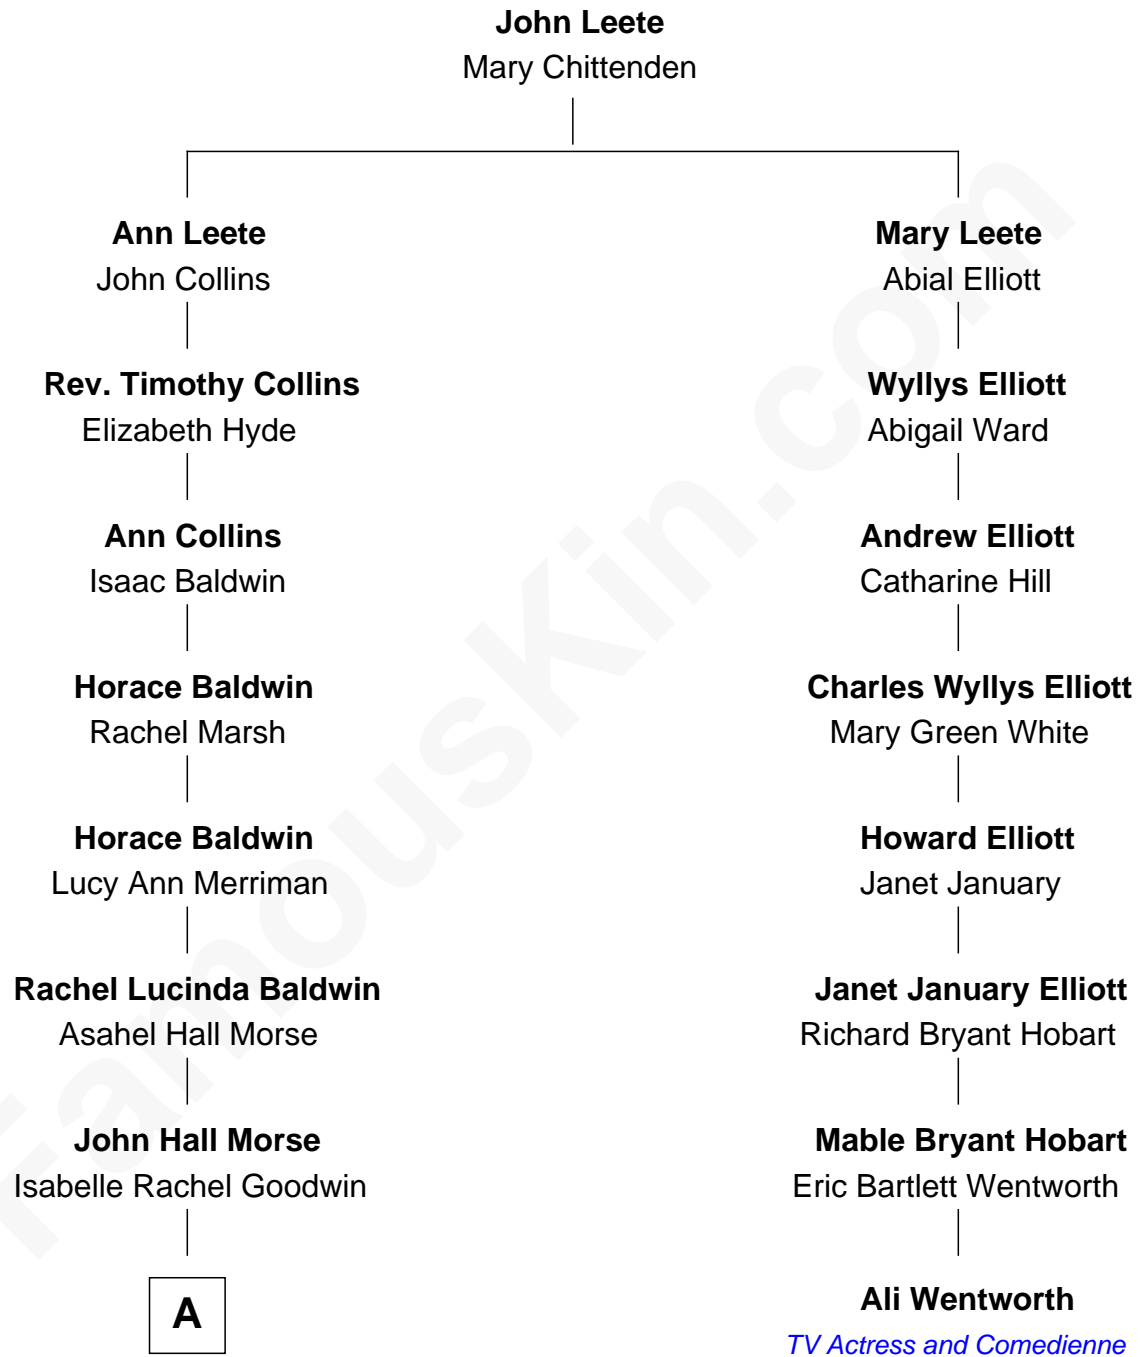

FamousKin.com Relationship Chart of

Joe Keery

TV and Movie Actor

7th cousin 4 times removed of

Ali Wentworth

TV Actress and Comedienne

A

—
Anna Lucretia Morse

Paul Haney

—
John Thomas Haney

Virginia Mae Holmes

—
Susan Rae Haney

Robert McClellan Barger

—
Nina Rae Barger

David Grover Keery

—
Joe Keery