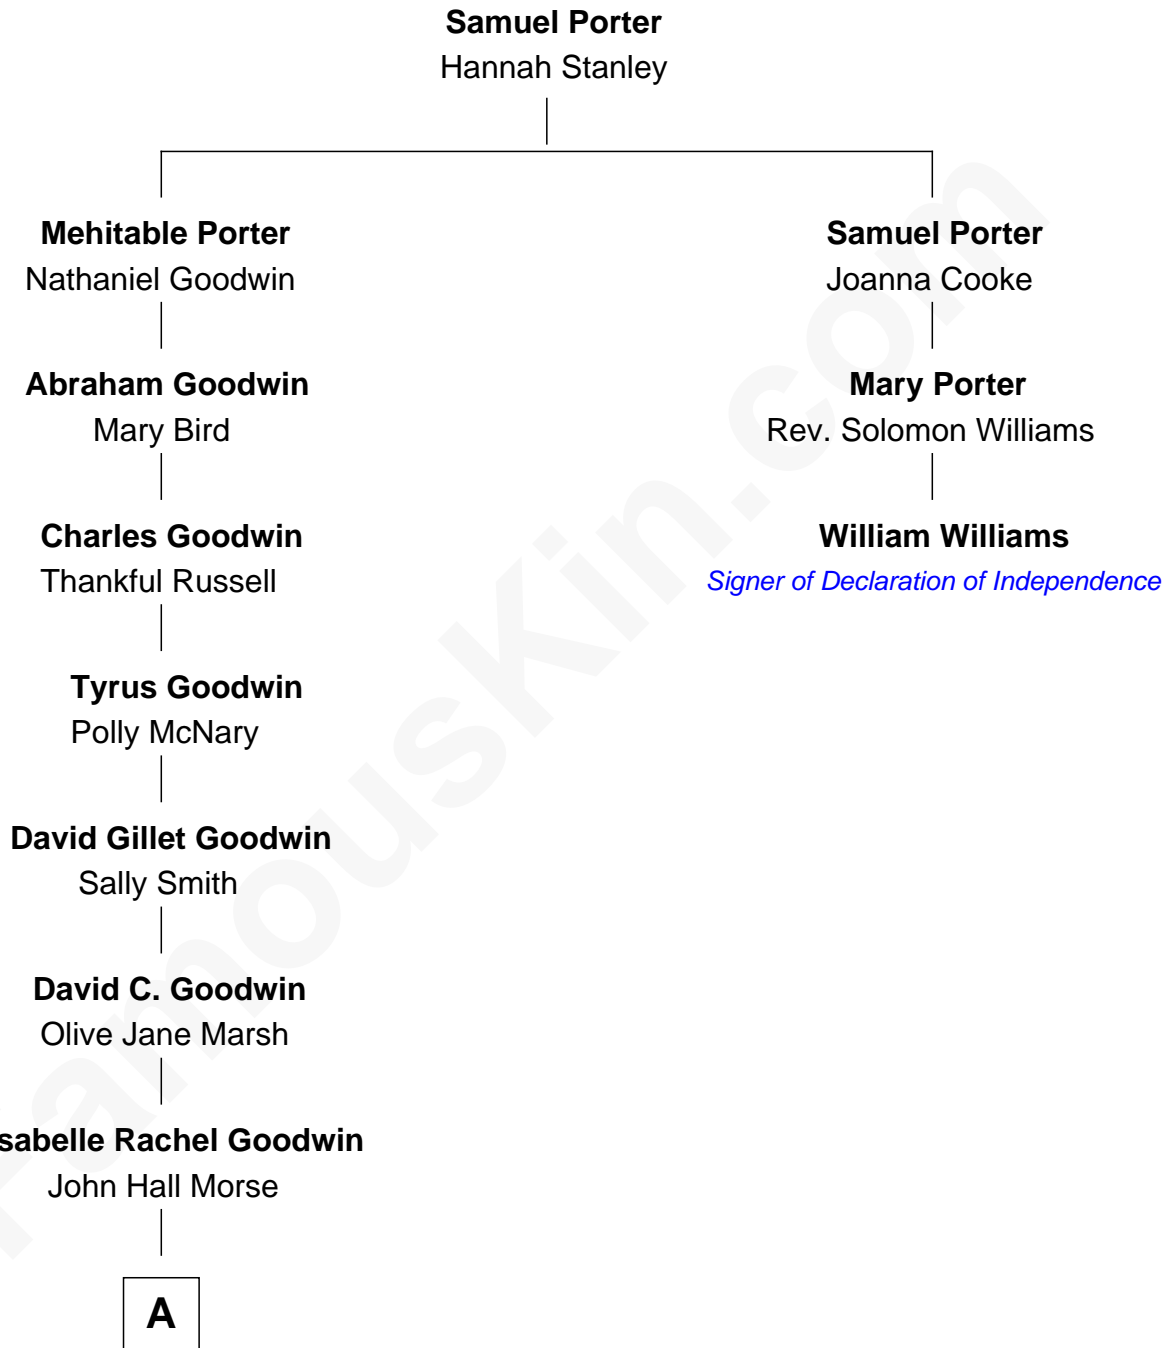

# FamousKin.com Relationship Chart of

**Joe Keery**

*TV and Movie Actor*

2nd cousin 9 times removed of

**William Williams**

*Signer of the Declaration of Independence*

**A**

—  
**Anna Lucretia Morse**

Paul Haney

—  
**John Thomas Haney**

Virginia Mae Holmes

—  
**Susan Rae Haney**

Robert McClellan Barger

—  
**Nina Rae Barger**

David Grover Keery

—  
**Joe Keery**