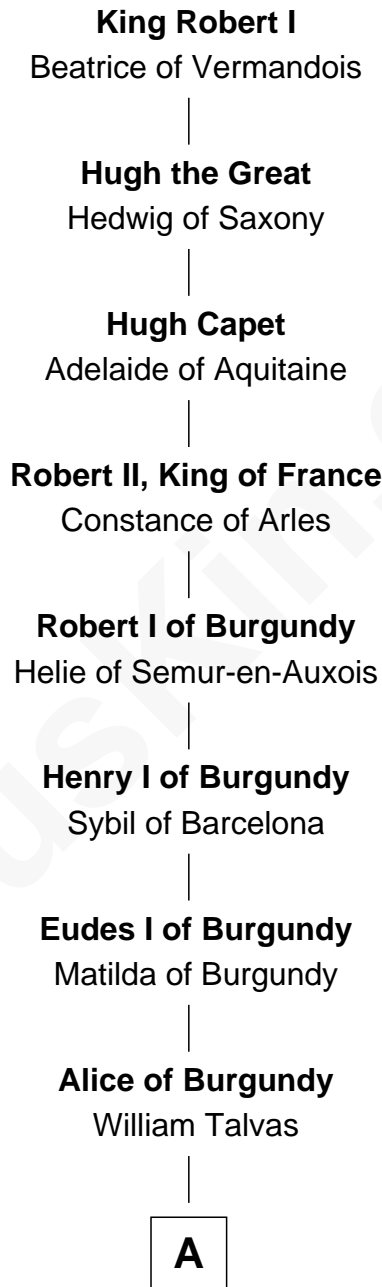

FamousKin.com Relationship Chart of

Joe Keery

TV and Movie Actor

36th Great-grandson of

King Robert I

King of France

A

Guy II of Ponthieu

Ida - - - - -

John I of Ponthieu

Laure de St. Valery

Helen of Ponthieu

William de Stotville

Alice of Stratfield

Robert de Say

Sir William de Say

Sybil - - - - -

Robert de Say

Emma - - - - -

Sir Thomas Say

Isabel - - - - -

Sybil de Say

Elizabeth - - - - -

Sir Nicholas Dabridgecourt