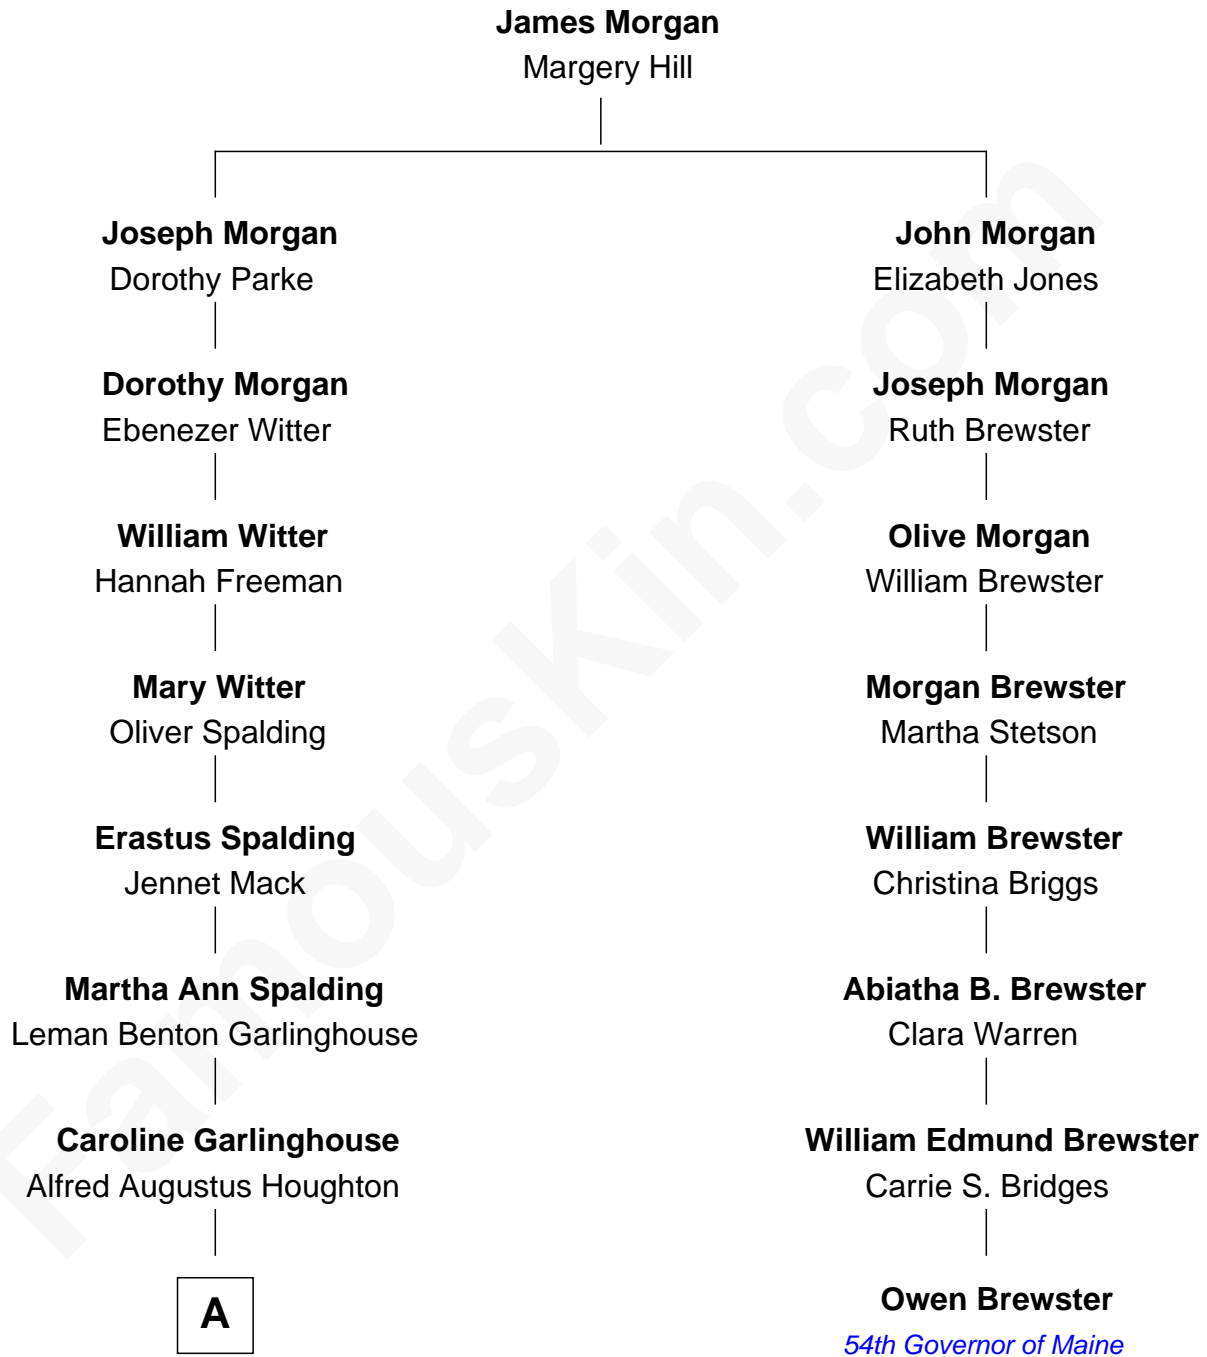

**FamousKin.com**  
**Relationship Chart of**  
**Katharine Hepburn**  
*Movie Actress*

7th cousin 1 time removed of  
**Owen Brewster**  
*54th Governor of Maine*

A

|  
**Katharine Martha Houghton**

Thomas Norval Hepburn

|  
**Katharine Hepburn**

*Movie Actress*

FamousKin.com