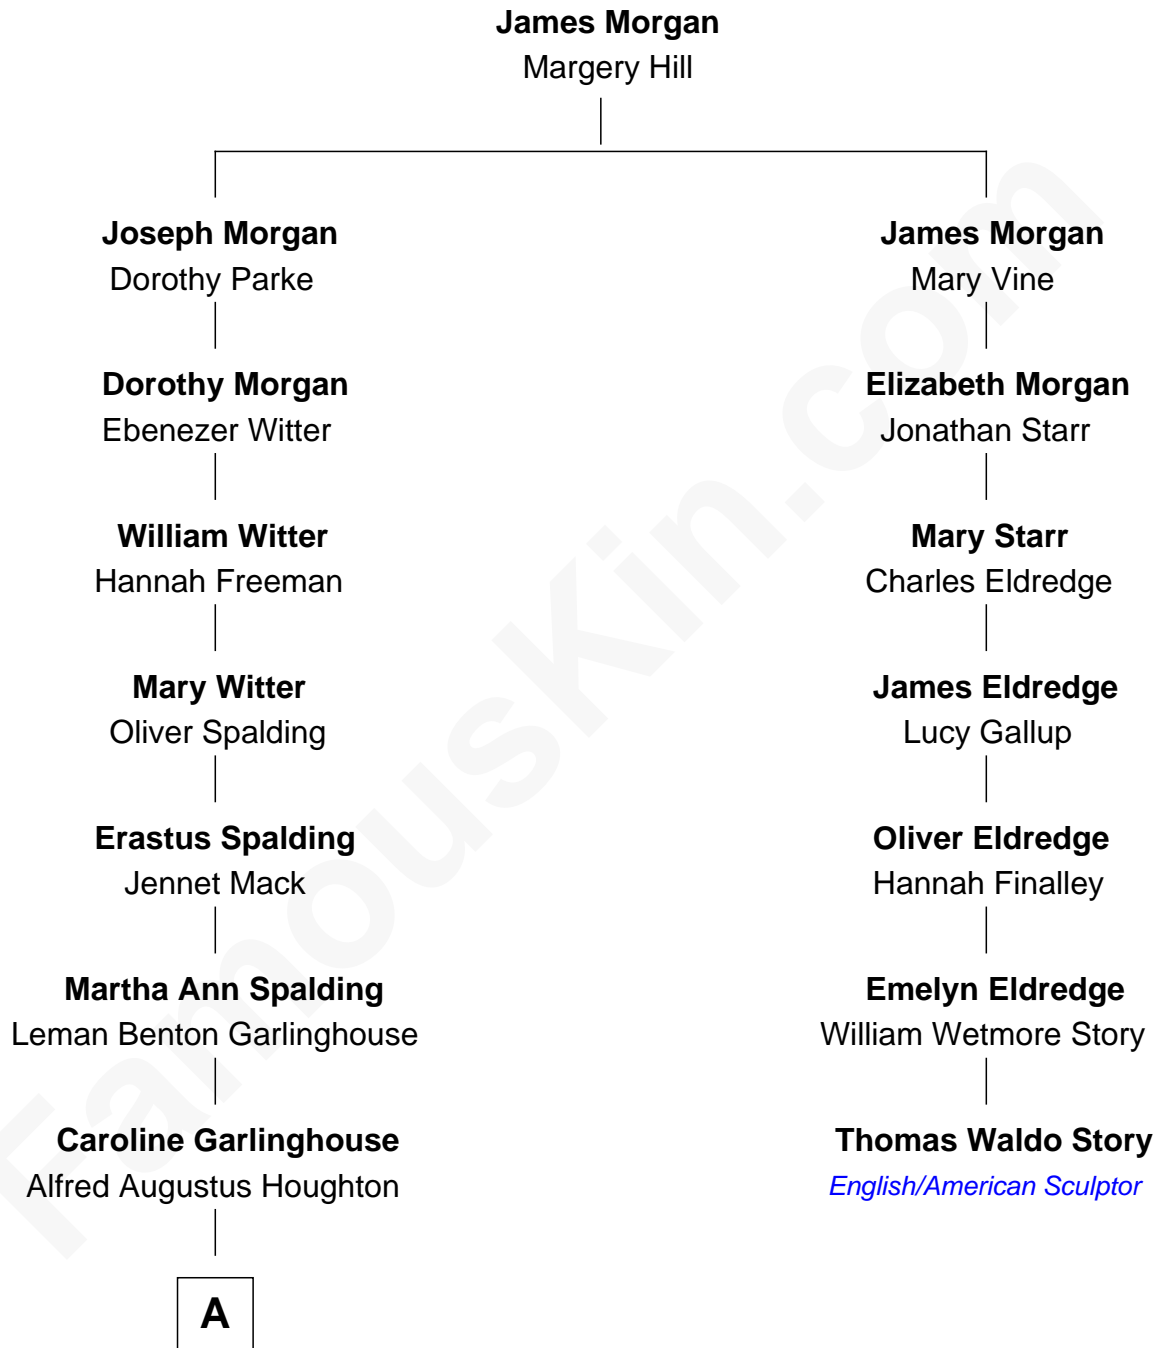

FamousKin.com
Relationship Chart of
Katharine Hepburn
Movie Actress

6th cousin 2 times removed of
Thomas Waldo Story
English/American Sculptor

A

|
Katharine Martha Houghton

Thomas Norval Hepburn

|
Katharine Hepburn

Movie Actress

FamousKin.com