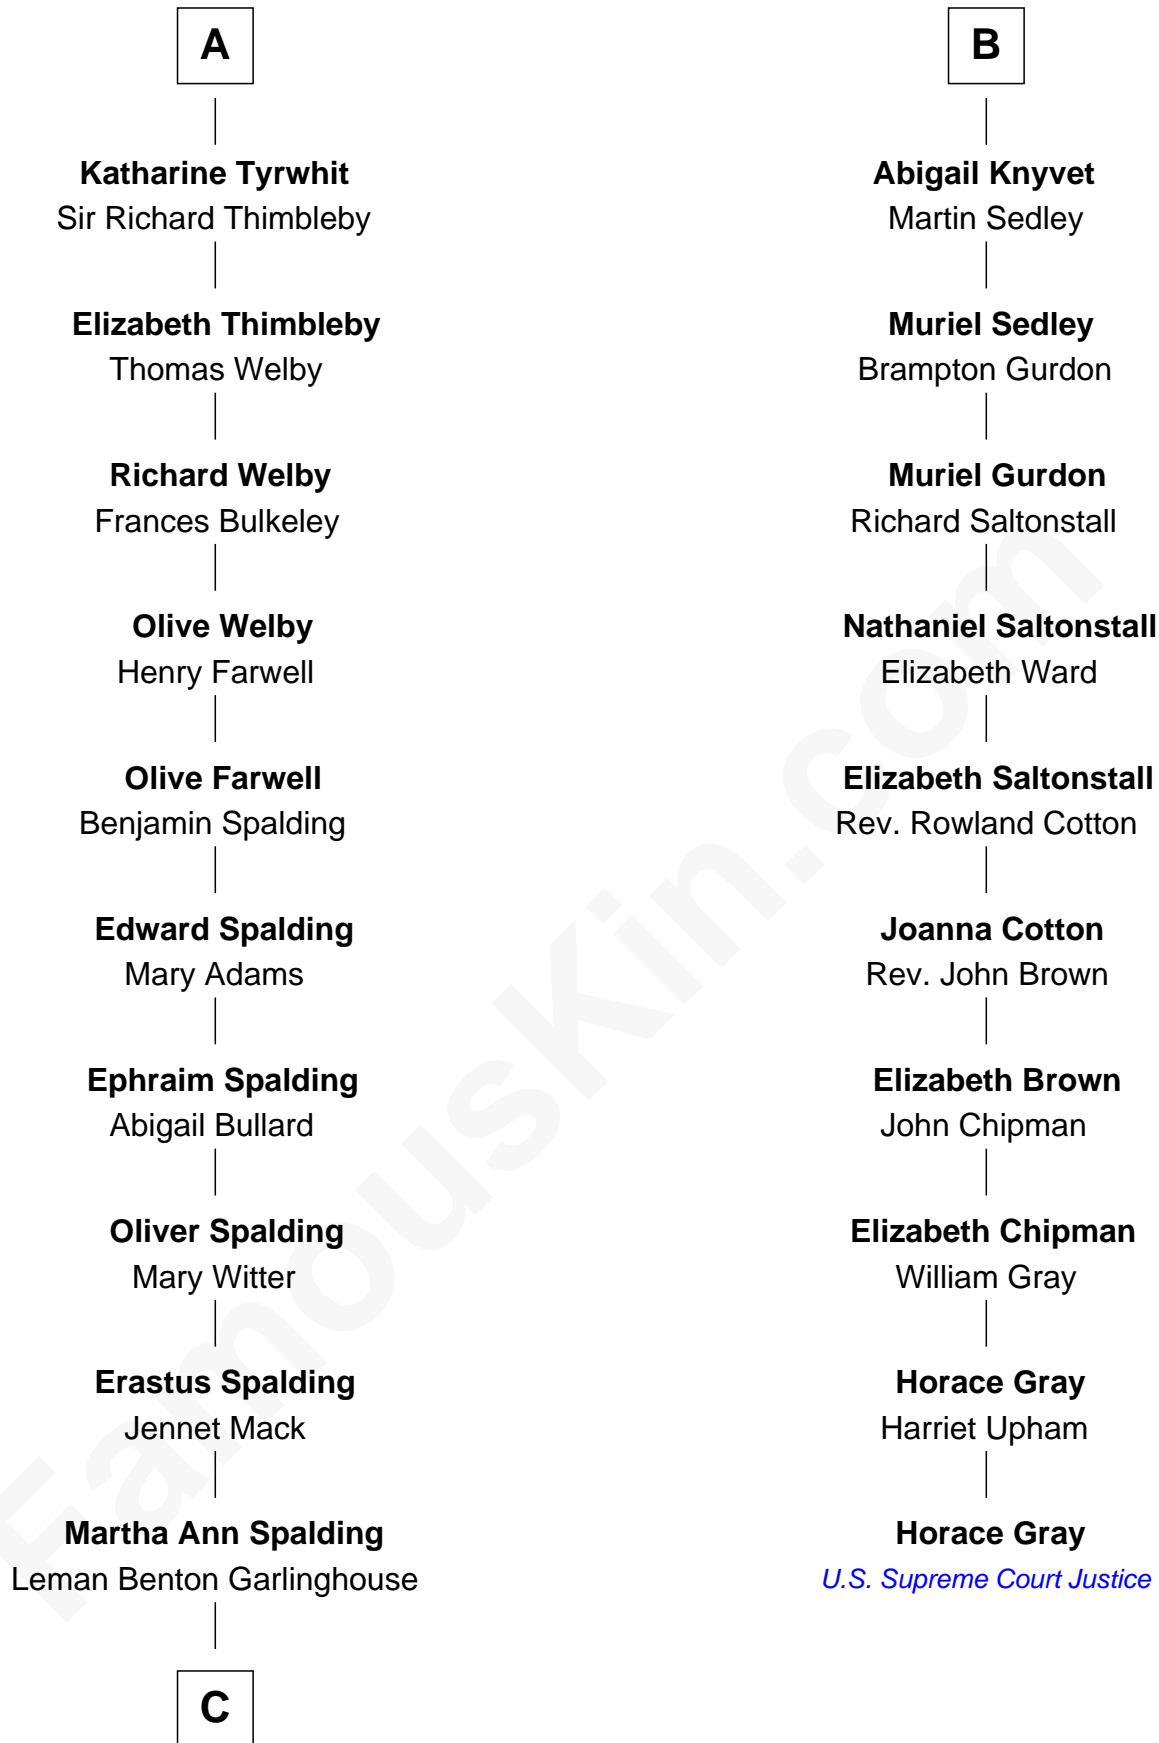

FamousKin.com
Relationship Chart of
Katharine Hepburn
Movie Actress

16th cousin 3 times removed of
Horace Gray
U.S. Supreme Court Justice

C

Caroline Garlinghouse
Alfred Augustus Houghton

Katharine Martha Houghton
Thomas Norval Hepburn