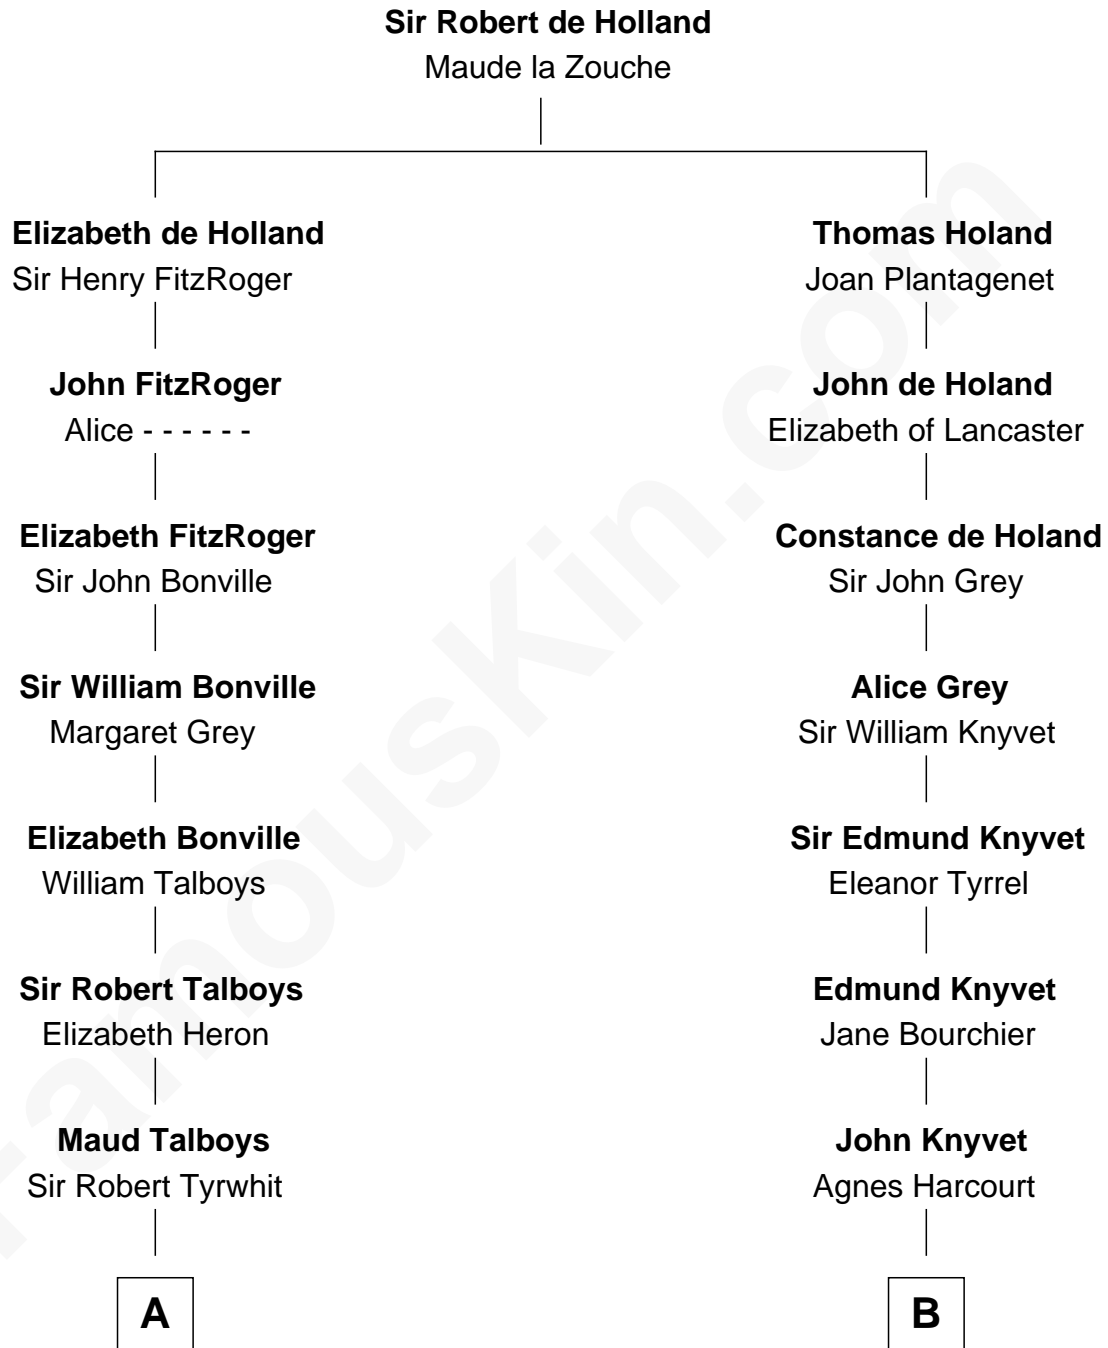

FamousKin.com
Relationship Chart of
Katharine Hepburn
Movie Actress

16th cousin 3 times removed of
Horace Gray
U.S. Supreme Court Justice

C

Caroline Garlinghouse
Alfred Augustus Houghton

Katharine Martha Houghton
Thomas Norval Hepburn